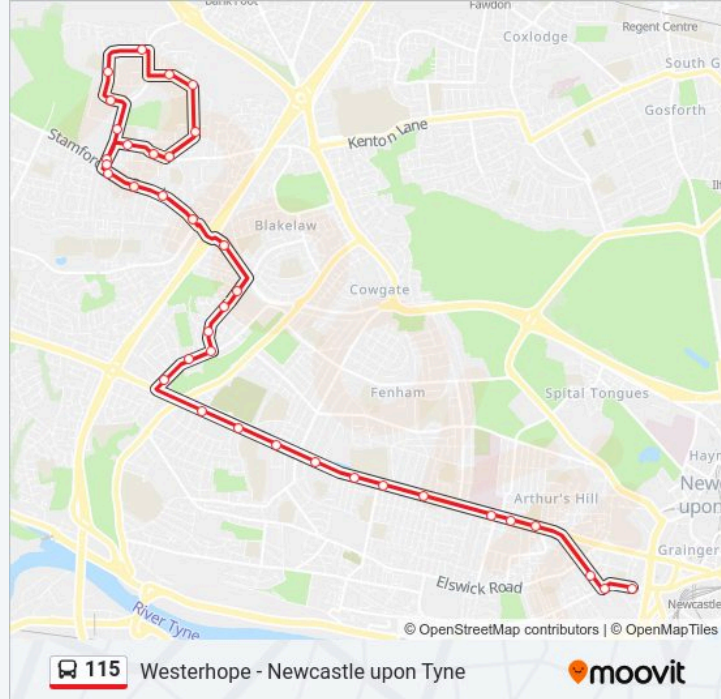

Stops: 37

Trip Duration: 46 min

Line Summary:

Slatyford Lane-Pooley Road, Slatyford

Slatyford Lane-Keswick Grove, Slatyford

Slatyford Lane, Denton Burn

Denton Burn

West Road- Denton Burn Hotel, Denton Burn

115 bus Info

Direction: Westerhope

Stops: 36

Trip Duration: 34 min

Line Summary:

West Road-Fox And Hounds, Fenham

Newcastle Crematorium, Denton Burn

West Road-Brignall Gardens, Denton Burn

Trevelyan Drive-Eastgarth, Newbiggin Hall

Trevelyan Drive-Langleeford Road, Newbiggin Hall

Trevelyan Drive-Etal Lane, Newbiggin Hall

Trevelyan Drive-Mortimer Avenue, Newbiggin Hall

Trevelyan Drive-Anson Place, Newbiggin Hall

Newbiggin Lane - Stamfordham Road,
Westerhope

115 bus time schedules and route maps are available in an offline PDF at moovitapp.com. Use the Moovit App to see live bus times, train schedule or subway schedule, and step-by-step directions for all public transit in North East and Cumbria.