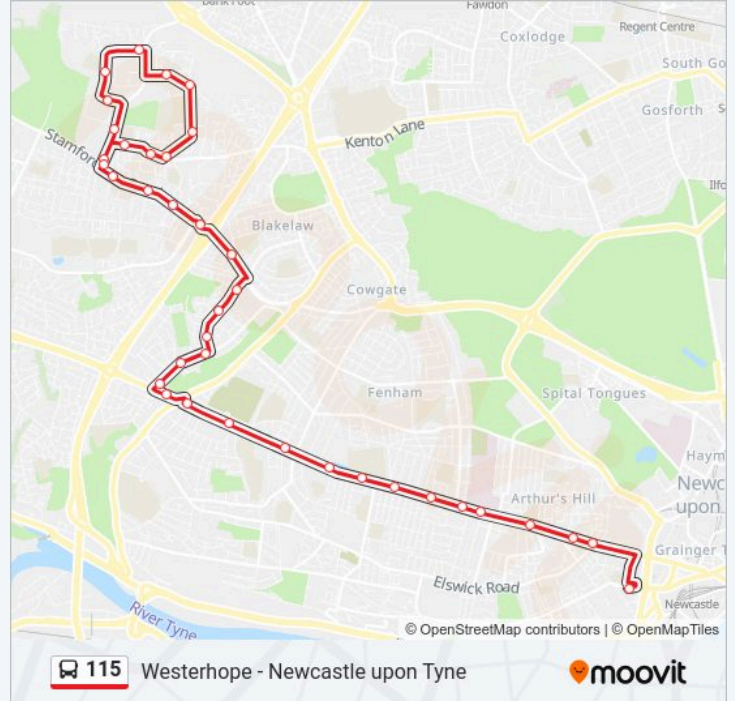

Stops: 37

Trip Duration: 46 min

Line Summary:

Slatyford Lane-Pooley Road, Slatyford

Slatyford Lane-Keswick Grove, Slatyford

Slatyford Lane, Denton Burn

Denton Burn

West Road- Denton Burn Hotel, Denton Burn

Newcastle Crematorium, Denton Burn

West Road-Fox And Hounds, Fenham

West Road-Roman Fort, Fenham

West Road-College, Fenham

West Road-Shipley Avenue, Fenham

West Road-The Plaza, Fenham

Westgate Walk-In Centre, Fenham

Newcastle Cav Campus, Fenham

Westgate Road-Gloucester Road, Arthurs Hill

Westgate Road-Elswick Street, Arthurs Hill

Westgate Road-Tindal Street, Elswick

Westmorland Rd-Discovery Msm, Newcastle upon Tyne

Direction: Westerhope

36 stops

[VIEW LINE SCHEDULE](#)

Westmorland Rd-Discovery Msm, Newcastle upon Tyne

Westmorland Road, Elswick

Rye Hill, Elswick

Westgate Road-Gloucester Road, Arthurs Hill

Westgate Road-Dilston Road, Arthurs Hill