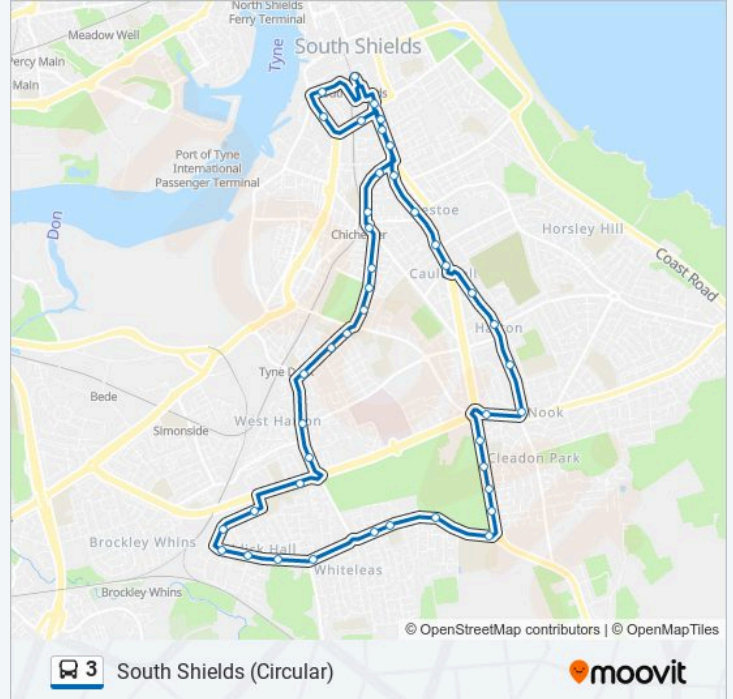

Galsworthy Road-Bunyan Avenue, Biddick Hall

Galsworthy Road-Chesterton Road, Biddick Hall

Galsworthy Road-Benton Road, Biddick Hall

Nevinson Avenue-Gainsborough Avenue, Whiteleas

Nevinson Avenue - Moreland Road, Whiteleas

Nevinson Avenue-Tarragon Way, Whiteleas

South Shields Community School, Whiteleas

Ridgeway, Cleadon Park

King George Road-Elm Avenue, Cleadon Park

King George Road-Park Avenue, Cleadon Park

King George Road-Cleadon Park, Cleadon Park

Prince Edward Road-King George Road, Harton Nook

Sunderland Road, Harton Nook

Sunderland Road - North Avenue, Harton

Sunderland Road-Marsden Road, Harton

Sunderland Road-Holmfield Avenue, Harton

Sunderland Road-Morpeth Avenue, Westoe

Sunderland Road-Grosvenor Mews, Westoe

Imeary Street - Dean Road, Westoe

Imeary Street-Chichester Road, Westoe

Westoe Road - Erskine Road, South Shields

Fowler Street - Town Hall, South Shields

Interchange, South Shields

3 bus time schedules and route maps are available in an offline PDF at moovitapp.com. Use the Moovit App to see live bus times, train schedule or subway schedule, and step-by-step directions for all public transit in North East and Cumbria.

© 2024 Moovit - All Rights Reserved