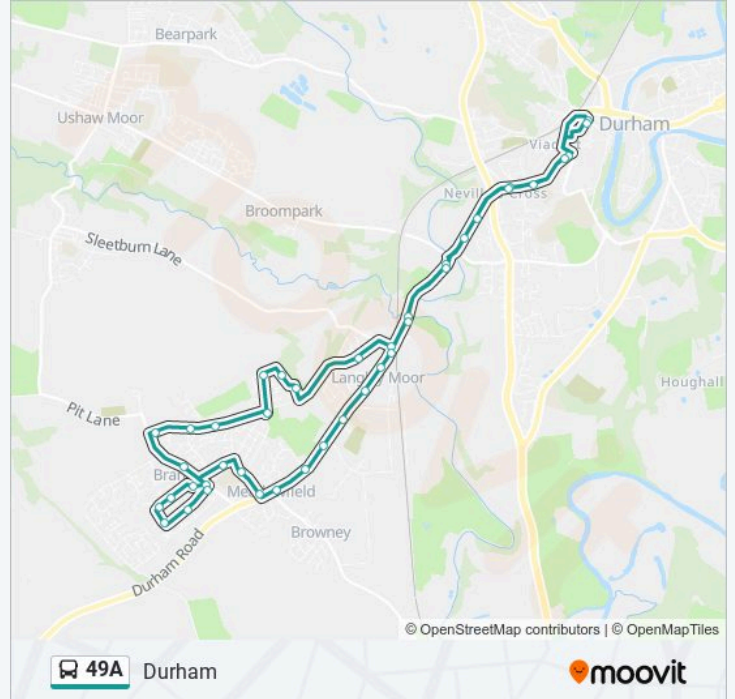

 49A

Durham

Get The App

The 49A bus line Durham has one route. For regular weekdays, their operation hours are:

(1) Durham: 05:46 - 20:16

Use the Moovit App to find the closest 49A bus station near you and find out when is the next 49A bus arriving.

Direction: Durham

40 stops

[VIEW LINE SCHEDULE](#)

- Bus Station Stand B, Durham
- Crossgate Peth - Bottom, Durham
- St Margarets School, Durham
- Church, Nevilles Cross
- Post Office, Nevilles Cross
- Inn, Nevilles Cross
- Holiday Park Gates, Langley Moor
- Boyne Hotel - Front Street, Langley Moor
- Nursery School, Langley Moor
- Tiree Close, Brandon
- High Shaws, Brandon
- High Shaws - Stack Garth, Brandon
- Bus Turning Circle, Brandon
- Welfare Linden Park, Brandon
- Brandon Lane - Linden Park Junction, Brandon
- Brandon Lane Stores, Brandon
- Vicarage Flats, Brandon
- Grove Road End, Brandon
- Grove Rd - Murray Chapel, Brandon
- Grove Rd - Sainsburys, Brandon
- Briar Avenue - Blackthorn Close, Brandon

49A bus Info

Direction: Durham

Stops: 40

Trip Duration: 36 min

Line Summary:

Briar Avenue-Bell Meadow, Brandon

Briar Avenue-Cypress Court, Brandon

Grove Road End, Brandon

Shops, Langley Moor

Boyne Hotel - High Street, Langley Moor

Holiday Park Gates, Langley Moor

Inn, Nevilles Cross

Bank Foot, Nevilles Cross

Church, Nevilles Cross

Crossgate Peth - Bottom, Durham

Bus Station Stand B, Durham