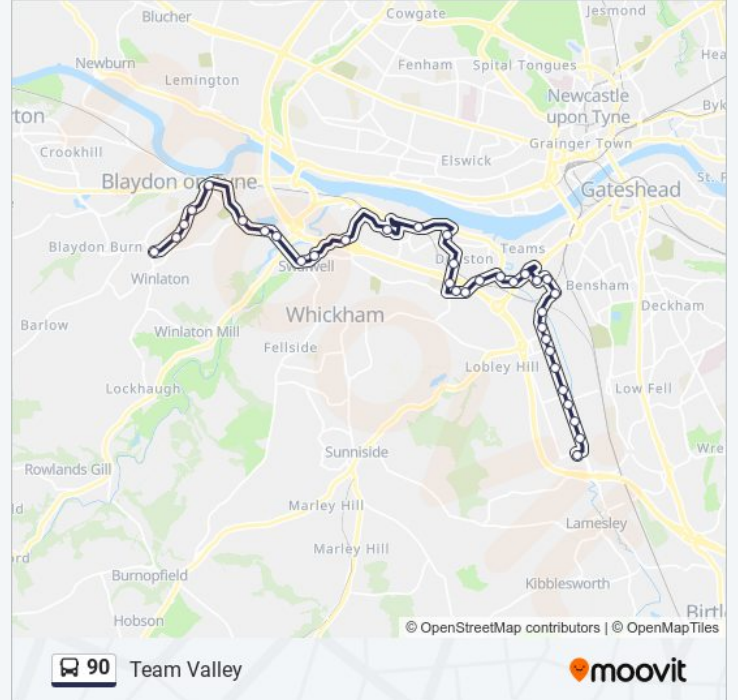

### 90 bus Info

**Direction:** Team Valley

**Stops:** 35

**Trip Duration:** 36 min

**Line Summary:**

Bolam Street, Bensham

Victoria Road-Queen Street, Bensham

Lobley Hill Road-Victoria Road, Bensham

Lobley Hill Road-Queensway, Team Valley

Lobley Hill Road - Kingsway North, Team Valley

Kingsway North - First Avenue, Team Valley

Kingsway-Second Avenue, Team Valley

Kingsway-Fourth Avenue, Team Valley

Kingsway-Fifth Avenue, Team Valley

Team Valley Centre, Team Valley

Kingsway-Seventh Avenue, Team Valley

Kingsway South - Ninth Avenue, Team Valley

Retail World Marquis Way, Team Valley

90 bus time schedules and route maps are available in an offline PDF at [moovitapp.com](https://moovitapp.com). Use the Moovit App to see live bus times, train schedule or subway schedule, and step-by-step directions for all public transit in North East and Cumbria.