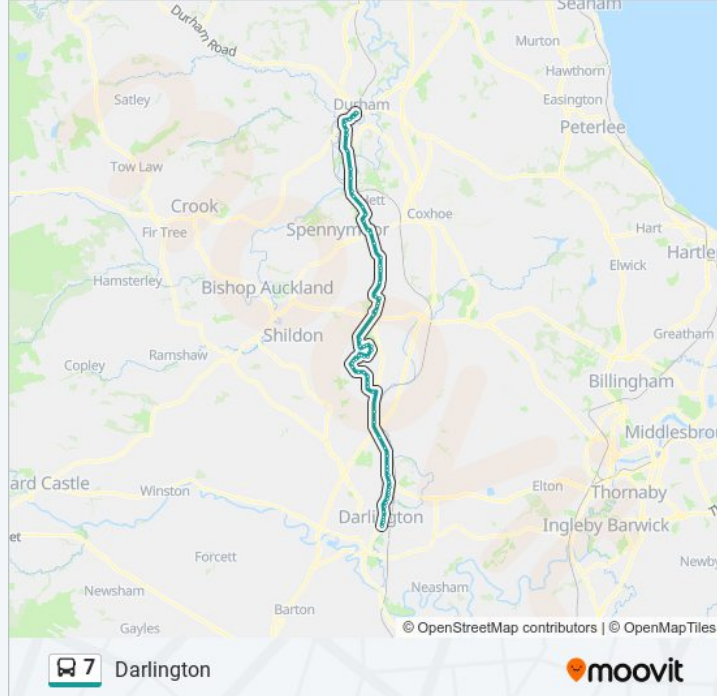

Woodham Way - the Bridle, Woodham

Woodham Way-Sunningdale, Woodham

Stag Lane, Woodham

Woodham Way - Brafferton Close, Woodham

Agnew Way-Kings Drive, Woodham

Agnew Way, Woodham

Burnhill Way Garage, Woodham

Bakewell Place, Newton Aycliffe

Avon Court, Newton Aycliffe

Rylstone Close, Newton Aycliffe

Garburn Place, Newton Aycliffe

Stephenson Way, Newton Aycliffe

Town Centre, Newton Aycliffe

St Cuthberts Way - Wmc, Newton Aycliffe

Finchale Rd-St Cuthberts Way, Newton Aycliffe

Groat Avenue, Newton Aycliffe

North East Gate, Newton Aycliffe

North Briton, Aycliffe Village

Service Station, Newton Park

Foresters Arms, Coatham Mundeville

Broadway, Coatham Mundeville

Ketton Hall Farm, Coatham Mundeville

Odeon Cinema, North Lodge

North Lodge Park, North Lodge

Northgate, Darlington

Tubwell Row, Darlington

Direction: Durham

73 stops

[VIEW LINE SCHEDULE](#)

Tubwell Row, Darlington