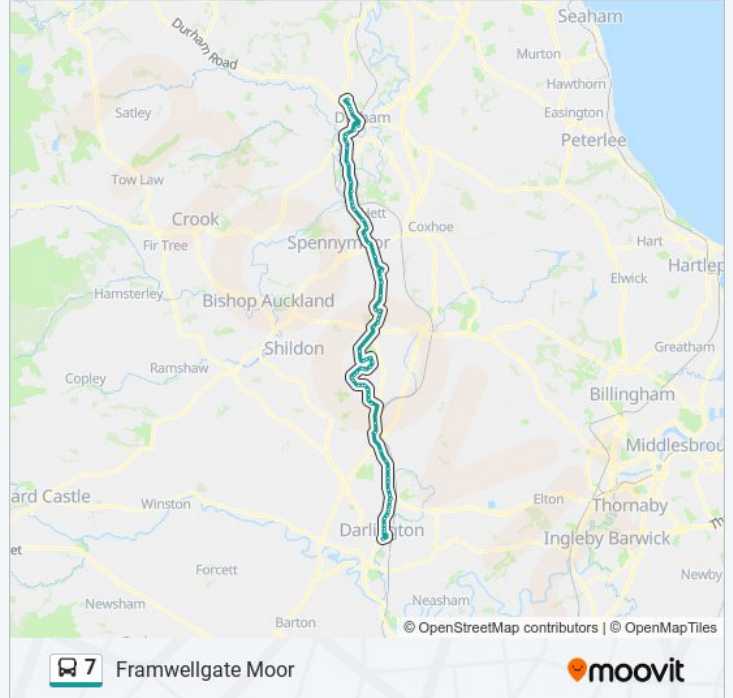

Framwellgate Moor Route Timetable:

Sunday	Not Operational
Monday	Not Operational
Tuesday	07:08 - 07:28
Wednesday	07:08 - 07:28
Thursday	07:08 - 07:28
Friday	07:08 - 07:28
Saturday	Not Operational

7 bus Info

Direction: Framwellgate Moor

Stops: 72

Trip Duration: 92 min

Line Summary:

Ashleigh House, Harrowgate Hill
Whessoe Parish Hall, Beaumont Hill
Nurseries, Beaumont Hill
Hartlea Avenue, Beaumont Hill
Ketton Hall Farm, Coatham Mundeville
Broadway, Coatham Mundeville
Foresters Arms, Coatham Mundeville
Stainton Lane, Aycliffe Village
North Briton, Aycliffe Village
North East Gate, Newton Aycliffe
Groat Avenue, Newton Aycliffe
Finchale Rd-St Cuthberts Way, Newton Aycliffe
St Cuthberts Way - Wmc, Newton Aycliffe
Town Centre, Newton Aycliffe
Lightfoot Road, Newton Aycliffe
Stephenson Way, Newton Aycliffe
Garburn Place, Newton Aycliffe
Burnhill Way - Cemetery, Newton Aycliffe
Rylstone Close, Newton Aycliffe
Bakewell Place, Newton Aycliffe
Burnhill Way Garage, Woodham
Agnew Way, Woodham
Agnew Way-Kings Drive, Woodham
Woodham Way - Brafferton Close, Woodham
Stag Lane, Woodham
Woodham Way-Sunningdale, Woodham
Woodham Way - the Bridle, Woodham
Woodham Gate, Woodham
Golf Club, Woodham
Eden Arms - West, Rushyford
Rushyford Drive, Chilton
Working Mens Club, Chilton
Wheatsheaf, Chilton