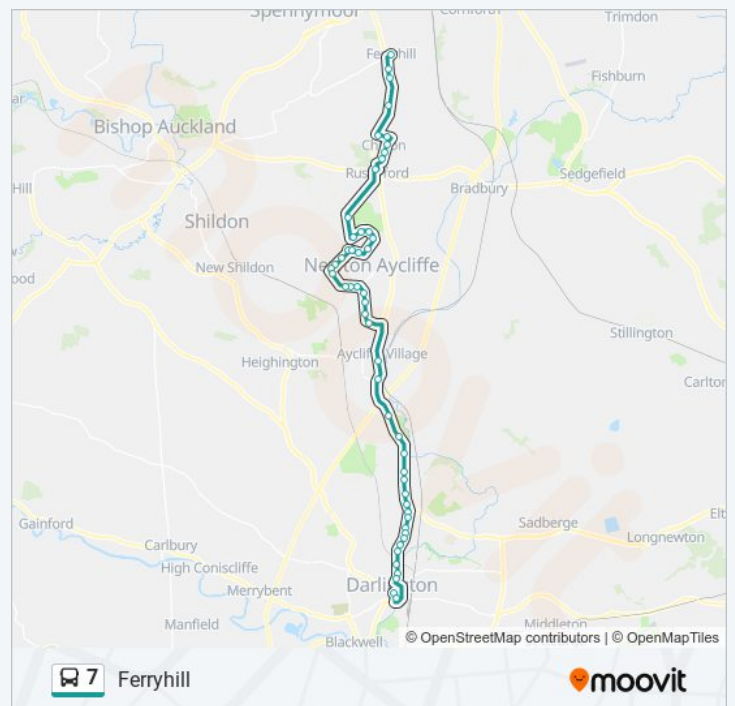

Finchale Rd-St Cuthberts Way, Newton Aycliffe

St Cuthberts Way - Wmc, Newton Aycliffe

Town Centre, Newton Aycliffe

Lightfoot Road, Newton Aycliffe

Stephenson Way, Newton Aycliffe

Garburn Place, Newton Aycliffe

Burnhill Way - Cemetery, Newton Aycliffe

Rylstone Close, Newton Aycliffe

Bakewell Place, Newton Aycliffe

Burnhill Way Garage, Woodham

Tuesday	23:20
Wednesday	23:20
Thursday	23:20
Friday	23:20
Saturday	23:20

7 bus Info

Direction: Ferryhill

Stops: 51

Trip Duration: 39 min

Line Summary:

Agnew Way, Woodham

Agnew Way-Kings Drive, Woodham

Woodham Way - Brafferton Close, Woodham