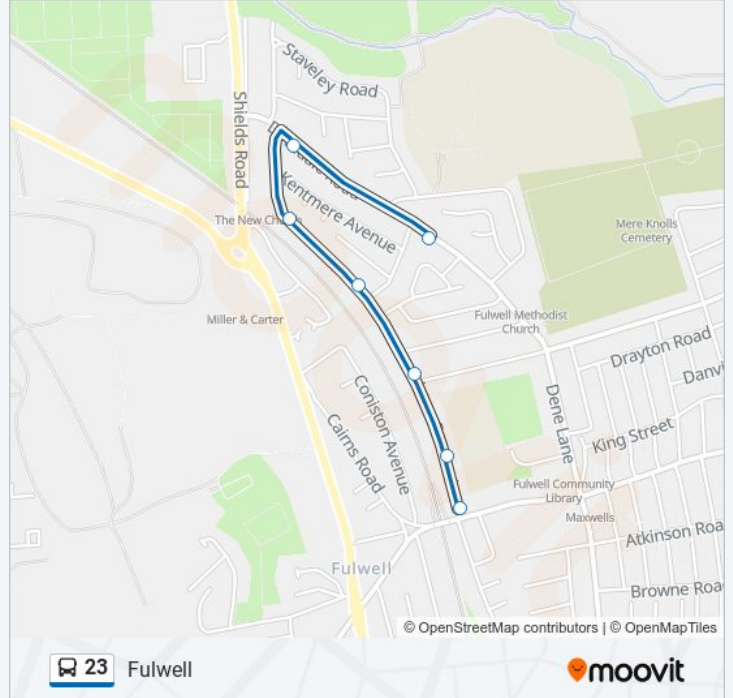

**23 bus Info**

**Direction:** Fulwell

**Stops:** 37

**Trip Duration:** 36 min

**Line Summary:**

Fawcett Street, Sunderland

Wheatsheaf Roker Avenue, Monkwearmouth

Fulwell Road-Retail Park, Monkwearmouth

Alston Crescent-Number 20, Fulwell

Seaburn Metro, Fulwell

**Direction: Fulwell**

7 stops

[VIEW LINE SCHEDULE](#)

Dene Estate, Seaburn Dene

Dovedale Road-Alston Crescent, Seaburn Dene

Alston Crescent-Number 164, Seaburn Dene

Alston Crescent-Bampton Avenue, Seaburn Dene

Alston Crescent-Keswick Avenue, Seaburn Dene

Alston Crescent-Number 20, Fulwell

Seaburn Metro, Fulwell

**23 bus Time Schedule**

Fulwell Route Timetable:

Sunday	17:40 - 23:10
Monday	17:39 - 23:10
Tuesday	17:39 - 23:10
Wednesday	17:39 - 23:10
Thursday	17:39 - 23:10
Friday	17:39 - 23:10
Saturday	17:37 - 23:10

**23 bus Info**

**Direction:** Fulwell

**Stops:** 7

**Trip Duration:** 4 min

**Line Summary:**

**Direction: Seaburn**

41 stops

[VIEW LINE SCHEDULE](#)