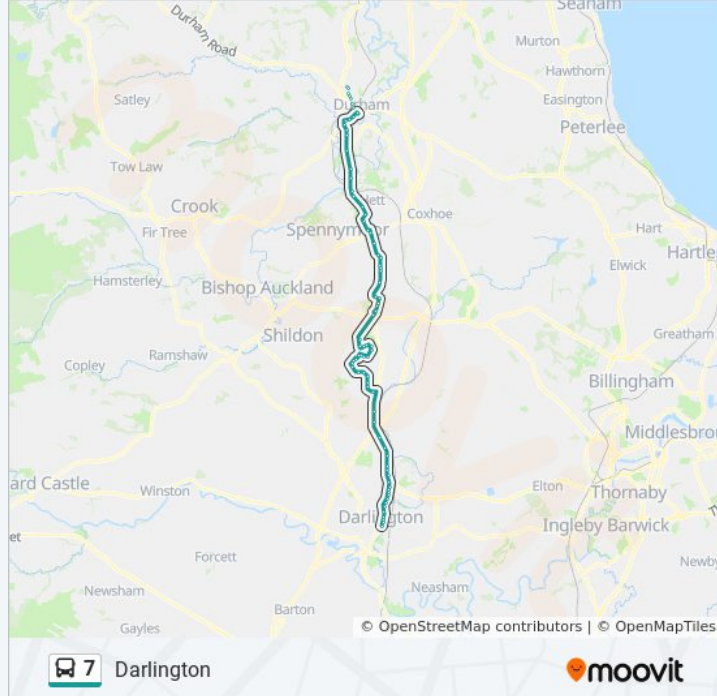

Woodham Way - the Bridle, Woodham

Woodham Way-Sunningdale, Woodham

Stag Lane, Woodham

Woodham Way - Brafferton Close, Woodham

Agnew Way-Kings Drive, Woodham

Agnew Way, Woodham

Burnhill Way Garage, Woodham

Bakewell Place, Newton Aycliffe

Avon Court, Newton Aycliffe

Rylstone Close, Newton Aycliffe

Garburn Place, Newton Aycliffe

Stephenson Way, Newton Aycliffe

Churchill House, Newton Aycliffe

St Cuthberts Way - Wmc, Newton Aycliffe

Finchale Rd-St Cuthberts Way, Newton Aycliffe

Groat Avenue, Newton Aycliffe

North East Gate, Newton Aycliffe

North Briton, Aycliffe Village

Service Station, Newton Park

Foresters Arms, Coatham Mundeville

Broadway, Coatham Mundeville

Ketton Hall Farm, Coatham Mundeville

### Direction: Durham

73 stops

[VIEW LINE SCHEDULE](#)

Tubwell Row, Darlington

North Lodge Park, North Lodge

Odeon Cinema, North Lodge

Hopetown, North Road (Darlington)

Morrisons, North Road (Darlington)