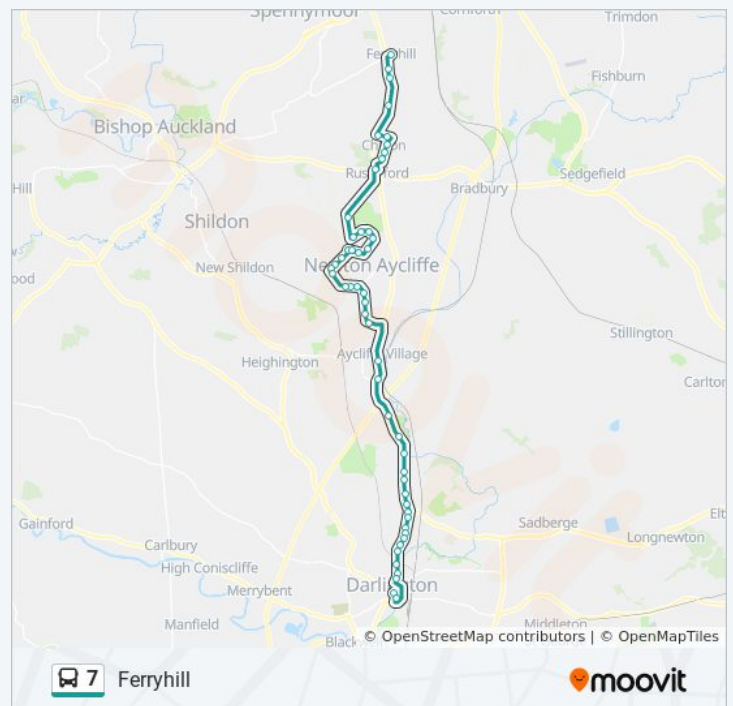

North East Gate, Newton Aycliffe

Groat Avenue, Newton Aycliffe

Finchale Rd-St Cuthberts Way, Newton Aycliffe

St Cuthberts Way - Wmc, Newton Aycliffe

Churchill House, Newton Aycliffe

Lightfoot Road, Newton Aycliffe

Stephenson Way, Newton Aycliffe

Garburn Place, Newton Aycliffe

Burnhill Way - Cemetery, Newton Aycliffe

Rylstone Close, Newton Aycliffe

Bakewell Place, Newton Aycliffe

Burnhill Way Garage, Woodham

Tuesday	23:20
Wednesday	23:20
Thursday	23:20
Friday	23:20
Saturday	23:20

### 7 bus Info

**Direction:** Ferryhill

**Stops:** 51

**Trip Duration:** 47 min

**Line Summary:**

Agnew Way, Woodham

Agnew Way-Kings Drive, Woodham

Woodham Way - Brafferton Close, Woodham