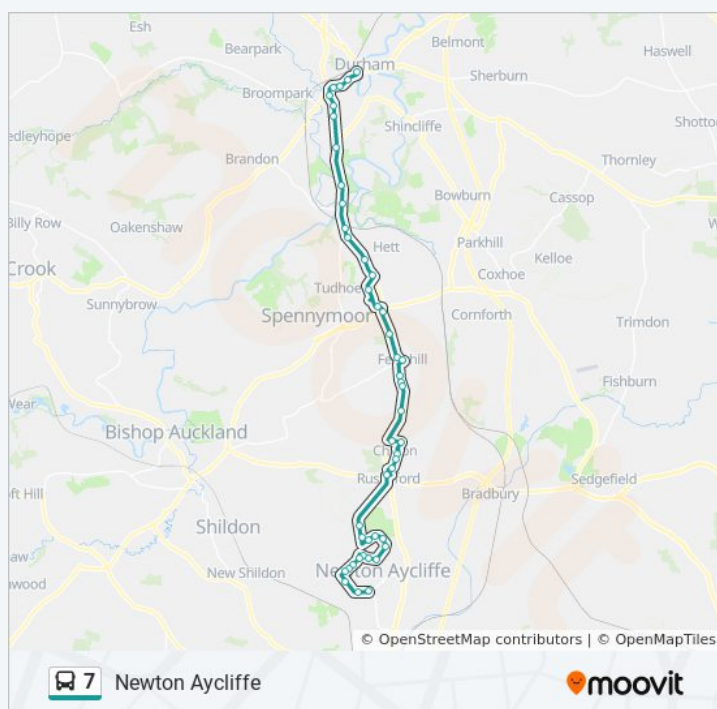

Working Mens Club, Chilton

Rushyford Drive, Chilton

Eden Arms - West, Rushyford

Golf Club, Woodham

Burnhill Way-Woodham Gate, Woodham

Woodham Gate, Woodham

Woodham Way - the Bridle, Woodham

Woodham Way-Sunningdale, Woodham

### 7 bus Info

**Direction:** Newton Aycliffe

**Stops:** 45

**Trip Duration:** 39 min

**Line Summary:**

Stag Lane, Woodham

Woodham Way - Brafferton Close, Woodham

Agnew Way-Kings Drive, Woodham