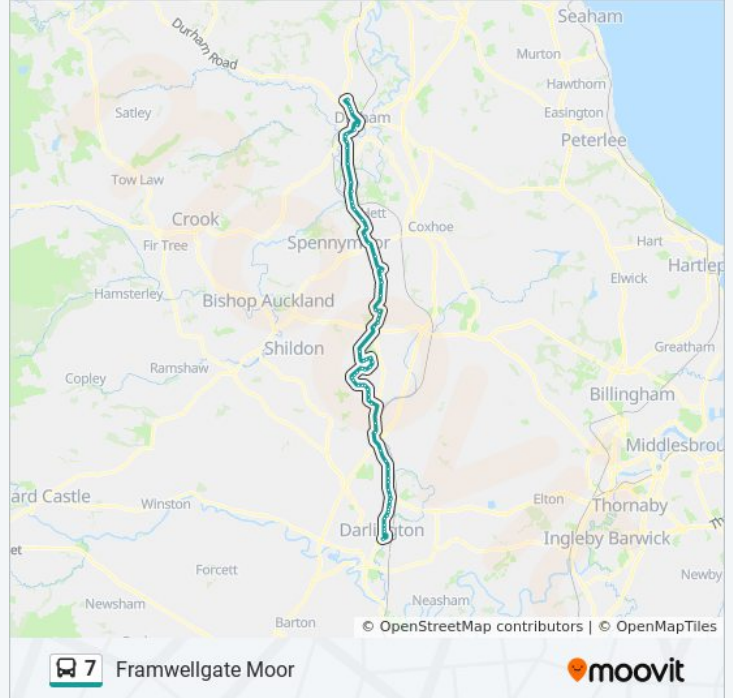

### 7 bus Info

**Direction:** Framwellgate Moor

**Stops:** 72

**Trip Duration:** 100 min

**Line Summary:**

Ashleigh House, Harrowgate Hill  
Whessoe Parish Hall, Beaumont Hill  
Nurseries, Beaumont Hill  
Hartlea Avenue, Beaumont Hill  
Ketton Hall Farm, Coatham Mundeville  
Broadway, Coatham Mundeville  
Foresters Arms, Coatham Mundeville  
Stainton Lane, Aycliffe Village  
North Briton, Aycliffe Village  
North East Gate, Newton Aycliffe  
Groat Avenue, Newton Aycliffe  
Finchale Rd-St Cuthberts Way, Newton Aycliffe  
St Cuthberts Way - Wmc, Newton Aycliffe  
Churchill House, Newton Aycliffe  
Lightfoot Road, Newton Aycliffe  
Stephenson Way, Newton Aycliffe  
Garburn Place, Newton Aycliffe  
Burnhill Way - Cemetery, Newton Aycliffe  
Rylstone Close, Newton Aycliffe  
Bakewell Place, Newton Aycliffe  
Burnhill Way Garage, Woodham  
Agnew Way, Woodham  
Agnew Way-Kings Drive, Woodham  
Woodham Way - Brafferton Close, Woodham  
Stag Lane, Woodham  
Woodham Way-Sunningdale, Woodham  
Woodham Way - the Bridle, Woodham  
Woodham Gate, Woodham  
Golf Club, Woodham  
Eden Arms - West, Rushyford  
Rushyford Drive, Chilton  
Working Mens Club, Chilton  
Wheatsheaf, Chilton

**Direction: Newton Aycliffe**

45 stops

[VIEW LINE SCHEDULE](#)

Bus Station Stand L, Durham

**7 bus Time Schedule**

Newton Aycliffe Route Timetable:

Sunday	23:35
Monday	23:35

Crossgate Peth - Bottom, Durham