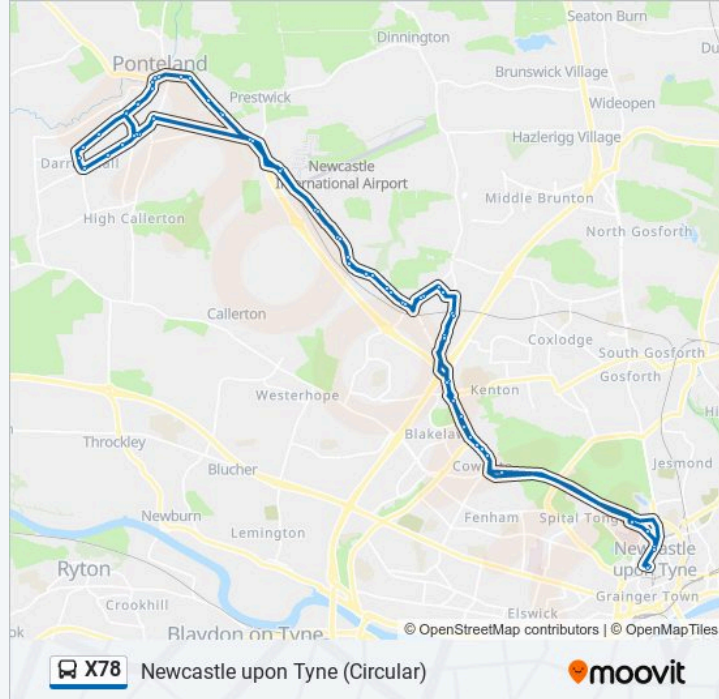

Newcastle upon Tyne (Circular)

[Get The App](#)

The X78 bus line Newcastle upon Tyne (Circular) has one route. For regular weekdays, their operation hours are:
(1) Newcastle upon Tyne: 07:15 - 19:10
Use the Moovit App to find the closest X78 bus station near you and find out when is the next X78 bus arriving.

X78 bus Info

Direction: Newcastle upon Tyne

Stops: 62

Trip Duration: 69 min

Line Summary:

Cheviot View, Ponteland

Bell Villas, Ponteland

Main Street, Ponteland

Ponteland Road - the Paddock, Woolsington

Ponteland Road-South Drive, Woolsington

Ponteland Road-Bullock Steads, Kenton Bank Foot

Kenton Bank Foot

Brunton Road-Teddington Close, Kingston Park

Windsor Way-Brunton Road, Kingston Park

Brunton Lane, Kingston Park

Brunton Lane-Beaminster Way, Kingston Park

Ponteland Road - Hazeldene Avenue, Kenton Bar

Ponteland Road - Kenton Lane, Kenton Bar

Cowgate-Ponteland Road, Kenton Bar

Ponteland Road-Eastern Way, Cowgate