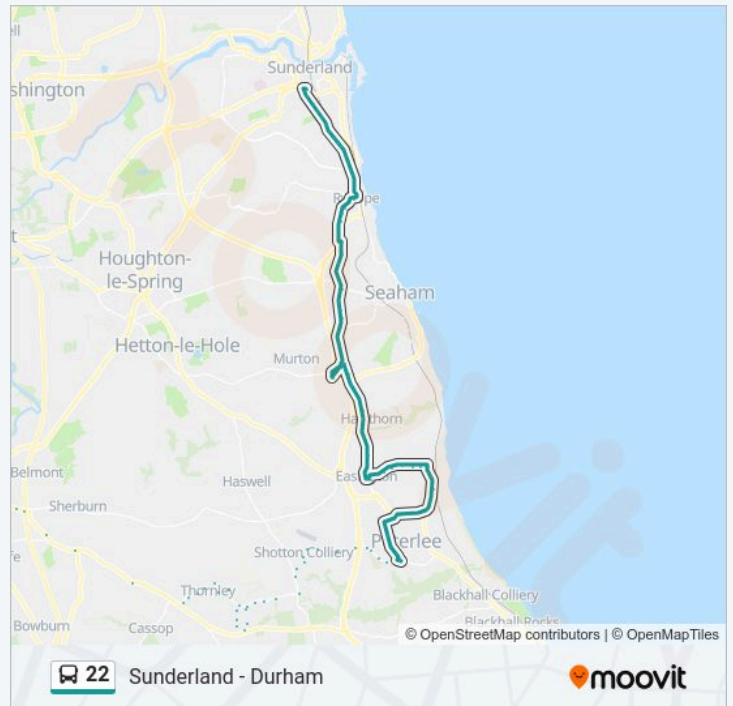

22 bus Info

Direction: Peterlee

Stops: 44

Trip Duration: 46 min

Line Summary:

Stoker Crescent, Wheatley Hill
Henderson Avenue, Wheatley Hill
Quilstyle Road, Wheatley Hill
Vincents Corner - Front St, Wheatley Hill
Front Street-Rock Farm Mews, Wheatley Hill
Patton Walk, Wheatley Hill
Office Street, Wheatley Hill
Station Industrial Estate, Shotton Colliery
Dixon Estate, Shotton Colliery
Bruce Glasier Terrace, Shotton Colliery
Carlyle Crescent, Shotton Colliery
Post Office, Shotton Colliery
Front Street, Shotton Colliery
Church Street, Shotton Colliery
Whitehouse Crescent, Shotton Colliery
Shotton Road Flyover, Peterlee
Moorcock, Peterlee
Burnhope Way - Beverley Way, Peterlee
Burnhope Way-East Durham College, Peterlee
Burnhope Way - Neville Rd, Peterlee
Peterlee Bus Station Stand E, Peterlee

22 bus Info

Direction: Sunderland

Stops: 101

Trip Duration: 107 min

Line Summary:

Motorway Bridge, Sherburn Road

Care Home, Sherburn House

Cottages - West, Byers Garth

Shotton Road Flyover, Peterlee

Moorcock, Peterlee

Burnhope Way - Beverley Way, Peterlee

Burnhope Way-East Durham College, Peterlee

Burnhope Way - Neville Rd, Peterlee

Peterlee Bus Station Stand E, Peterlee