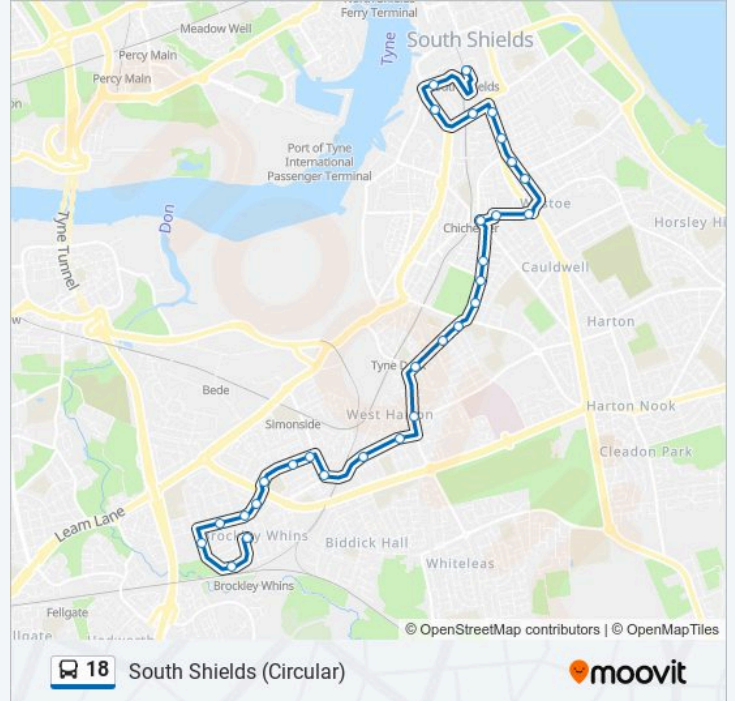

Direction: Brockley Whins

30 stops

[VIEW LINE SCHEDULE](#)

- Interchange, South Shields
- Coronation Street, South Shields
- Station Road-Industrial Estate, South Shields
- Crossgate, South Shields
- Westoe Road, South Shields
- Westoe Road-Hyde Street, Westoe
- Westoe Road-Madeira Terrace, Westoe
- Westoe Road-Mowbray Road, Westoe
- Dean Road - Sunderland Road, Westoe
- Dean Road-Marlborough Street, Chichester
- Stanhope Parade, Chichester
- Stanhope Road-Alverthorpe Street, West Park
- Stanhope Road-Wantage Street, West Park
- Stanhope Road - Lismore Avenue, West Park
- Stanhope Road - Ashley Road, West Park
- Stanhope Rd-Talbot Road, West Harton
- Stanhope Road-Boldon Lane, West Harton
- Boldon Lane - Harton Lane, West Harton
- Green Lane-Craik Avenue, West Harton
- Green Lane-Brockley Avenue, West Harton
- Wenlock Road-Monkton Avenue, Simonside

Line Summary:

Dame Flora Robson Avenue-Fox Avenue, Simonside

Dame Flora Robson Avenue, Simonside

Dame Flora Robson Avenue, Simonside

Perth Avenue-Queensland Avenue, Brockley Whins

Perth Avenue-Australia Grove, Brockley Whins

Scotch Estate Perth Avenue, Brockley Whins

Inverness Road-Youth Club, Brockley Whins

Inverness Road-Skye Grove, Brockley Whins

Link Road, Brockley Whins

Direction: South Shields

54 stops

[VIEW LINE SCHEDULE](#)

Interchange, South Shields

Coronation Street, South Shields

Station Road-Industrial Estate, South Shields

Crossgate, South Shields

Westoe Road, South Shields

Westoe Road-Hyde Street, Westoe

Westoe Road-Madeira Terrace, Westoe