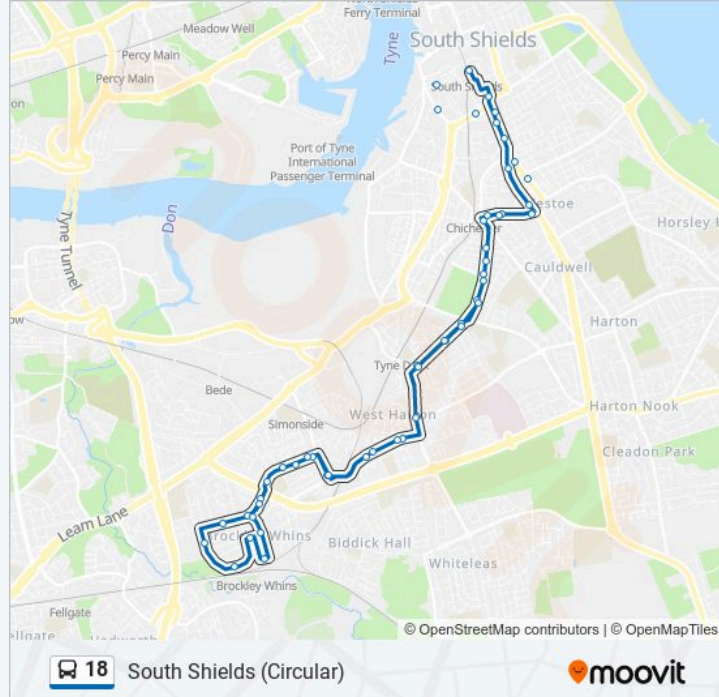

Line Summary:

Dame Flora Robson Avenue-Fox Avenue, Simonside

Dame Flora Robson Avenue, Simonside

Dame Flora Robson Avenue, Simonside

Perth Avenue-Queensland Avenue, Brockley Whins

Perth Avenue-Australia Grove, Brockley Whins

Perth Avenue-Canberra Drive, Brockley Whins

Dame Flora Robson Avenue, Simonside

Dame Flora Robson Avenue-Fox Avenue,
Simonside

Wenlock Road-Clive Street, Simonside

Green Lane-Hope Street, West Harton

Green Lane-Reay Place, West Harton

Quicksilver Way, West Harton

Stanhope Road-Boldon Lane, West Harton

Stanhope Road-Gresford Street, West Harton

Stanhope Road - Ashley Road, West Park

Stanhope Road - Lismore Avenue, West Park

Stanhope Road-West Park Road, West Park

Stanhope Road-Bewick Street, Chichester

Dean Road, Chichester

Dean Road-John Clay Street, Chichester

Dean Road - Sunderland Road, Westoe

Imeary Street - Dean Road, Westoe

Imeary Street-Chichester Road, Westoe