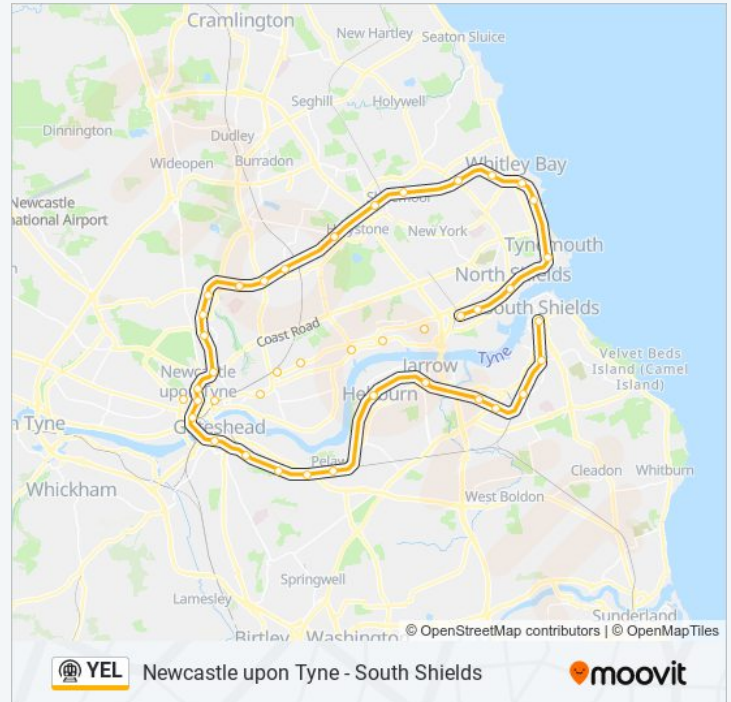

Percy Main

Howdon

Hadrian Road

Wallsend

Walkergate

Chillingham Road

Byker

Manors

Monument

Central Station

Gateshead

Gateshead Stadium

Felling

Heworth

Pelaw

Hebburn

Saturday

Not Operational

YEL subway Info

Direction: South Shields

Stops: 42

Trip Duration: 85 min

Line Summary:

Jarrow

Bede

Simonside

Tyne Dock

Chichester

South Shields

YEL subway time schedules and route maps are available in an offline PDF at moovitapp.com. Use the [Moovit App](#) to see live bus times, train schedule or subway schedule, and step-by-step directions for all public transit in North East and Cumbria.