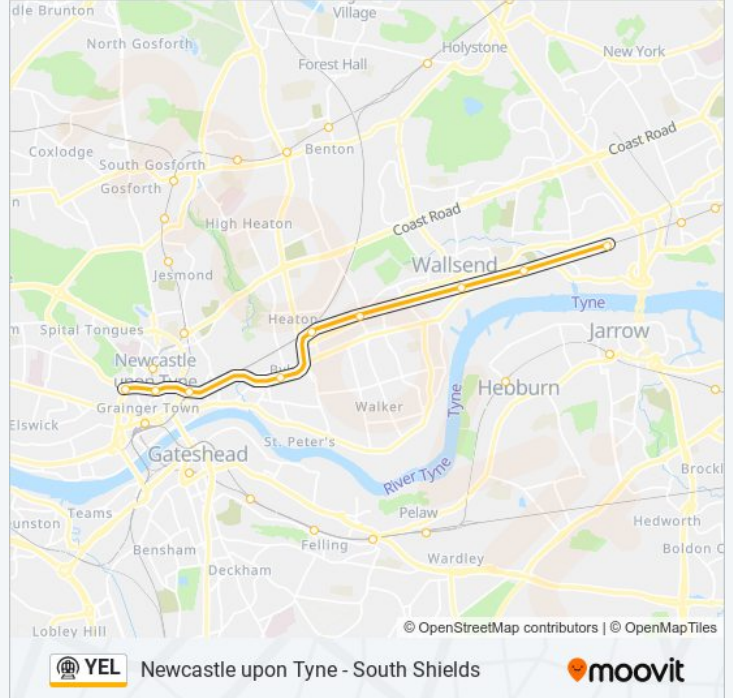

Use the Moovit App to find the closest YEL subway station near you and find out when is the next YEL subway arriving.

Direction: Longbenton

23 stops

[VIEW LINE SCHEDULE](#)

St James

Monument

Manors

Byker

YEL subway Info**Direction:** Longbenton**Stops:** 23**Trip Duration:** 45 min**Line Summary:**

South Gosforth

Longbenton

Four Lane Ends

Benton

Palmersville

Northumberland Park (Tyne & Wear Metro Station), Northumberland Park

Percy Main

Howdon

Hadrian Road

Wallsend

Walkergate

Chillingham Road

Byker

Manors

Monument

St James

Direction: South Shields

42 stops

[VIEW LINE SCHEDULE](#)

St James

Monument

Manors