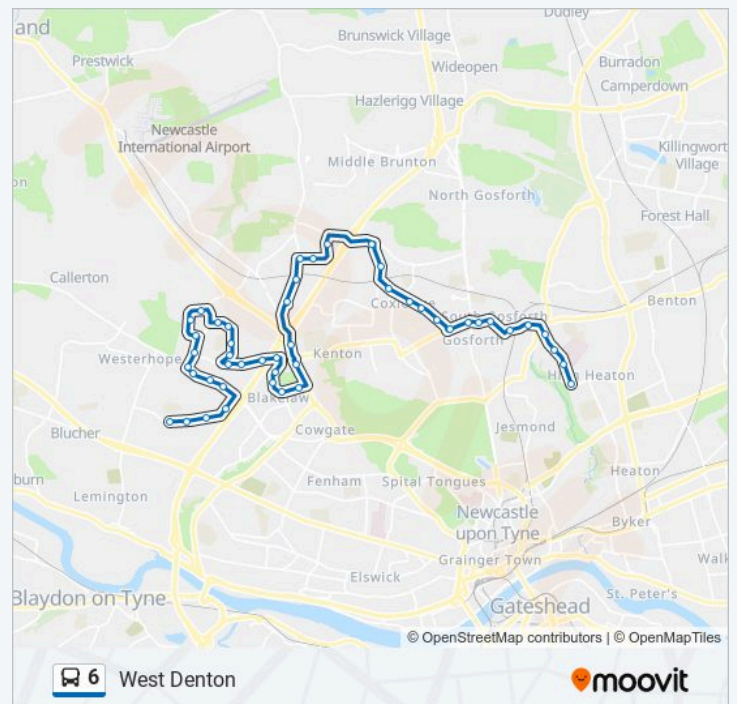

Windsor Way-Windsor Walk, Kingston Park

Windsor Way-Brunton Lane, Kingston Park

Brunton Lane, Kingston Park

Brunton Lane-Beaminster Way, Kingston Park

Ponteland Road - Hazeldene Avenue, Kenton Bar

Ponteland Road - Kenton Lane, Kenton Bar

Blakelaw Road-Wilbury Place, Blakelaw

Blakelaw Road-Sunnyway, Blakelaw

Cragstone Avenue, Blakelaw

6 bus Time Schedule

West Denton Route Timetable:

Sunday	Not Operational
Monday	18:45
Tuesday	18:45
Wednesday	18:45
Thursday	18:45
Friday	18:45
Saturday	18:45

6 bus Info

Direction: West Denton

Stops: 47

Trip Duration: 37 min

Line Summary:

Cragston Avenue, Blakelaw

Etal Lane-Cragston Avenue, Kenton Bar

Etal Lane-Etal Way, Newbiggin Hall