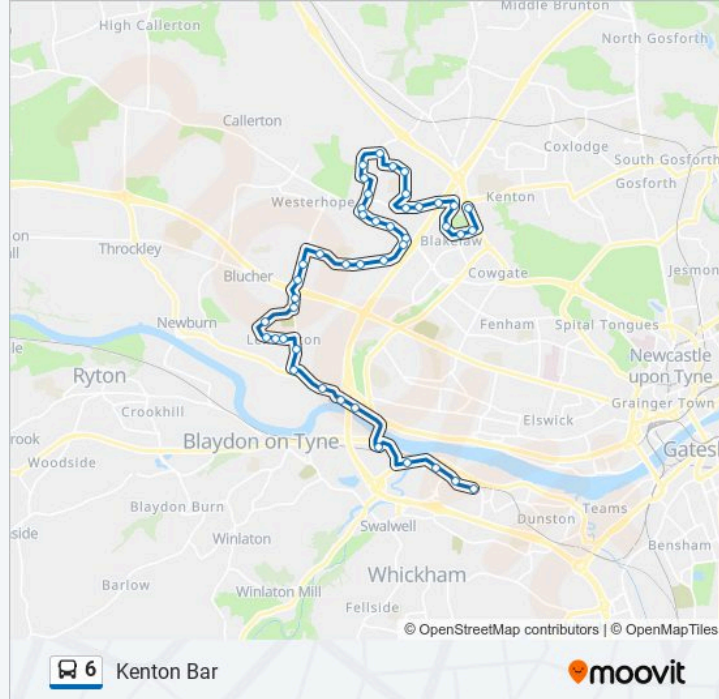

Etal Lane-Etal Way, Newbiggin Hall

Cragston Avenue-Craigmillar Avenue, Kenton Bar

Cragstone Avenue, Blakelaw

Blakelaw Road-Sunnyway, Blakelaw

Blakelaw Road-Wilbury Place, Blakelaw

Ponteland Road - Antrim Close, Kenton Bar

Freeman Hospital, High Heaton

Freeman Road-Castle Farm Road, South Gosforth

Freeman Road-Lilburn Gardens, South Gosforth

South Gosforth Roundabout, South Gosforth

Church Avenue-Church Road, South Gosforth

Direction: West Denton

47 stops

[VIEW LINE SCHEDULE](#)

Freeman Road-Hambledon Gardens, High Heaton

Freeman Hospital, High Heaton

Freeman Road-Castle Farm Road, South Gosforth

Freeman Road-Lilburn Gardens, South Gosforth

West Denton Way-Social Club, West Denton

West Denton Way - Shops, West Denton

6 bus time schedules and route maps are available in an offline PDF at moovitapp.com. Use the Moovit App to see live bus times, train schedule or subway schedule, and step-by-step directions for all public transit in North East and Cumbria.