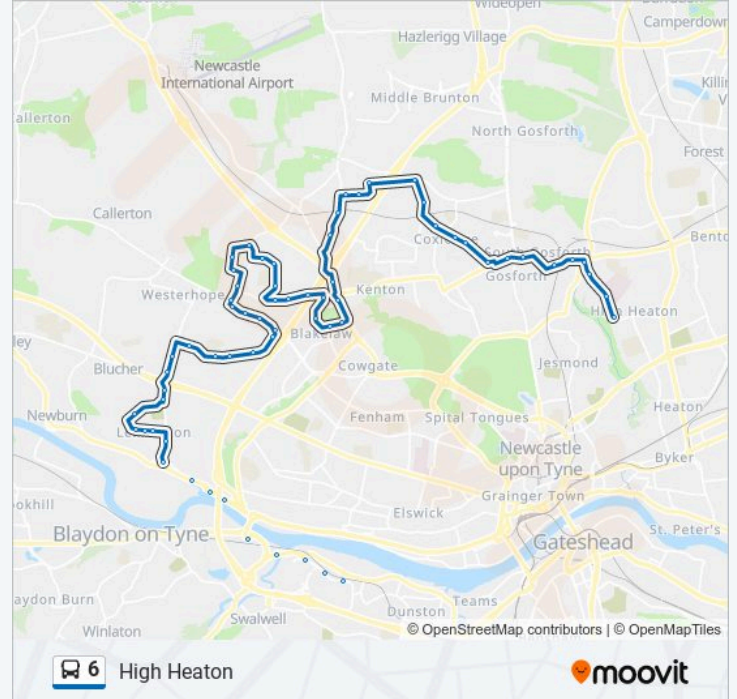

West Denton Way-Northumbria Walk, West Denton

West Denton Way-Gofton Walk, West Denton

Stamfordham Road-Denton Way, Westerhope

Stamfordham Road-Queens Road, Westerhope

Stamfordham Road-Highfield Close, Westerhope

Stamfordham Road - Beaumont Terrace, Westerhope

Newbiggin Lane - Crispin Court, Westerhope

Newbiggin Lane-Redburn Road, Newbiggin Hall

Bedeburn Road-Westgarth, Newbiggin Hall

Newbiggin Hall Bedeburn Road, Newbiggin Hall

Bedeburn Road-East Thorpe, Newbiggin Hall

Trevelyan Drive - Eastgarth, Newbiggin Hall

Trevelyan Drive-Eastgarth, Newbiggin Hall

Trevelyan Drive-Langleeford Road, Newbiggin Hall

Etal Lane-Kyloe Place, Newbiggin Hall

Etal Lane-Haggerston Crescent, Newbiggin Hall

Etal Lane-Etal Way, Newbiggin Hall

Cragston Avenue-Craigmillar Avenue, Kenton Bar

Cragstone Avenue, Blakelaw

Blakelaw Road-Sunnyway, Blakelaw

Blakelaw Road-Wilbury Place, Blakelaw

Ponteland Road - Antrim Close, Kenton Bar

Ponteland Road - St Buryan Crescent, Kenton Bar

Brunton Lane-Tudor Way, Kingston Park

Brunton Lane, Kingston Park

Windsor Way-Hersham Close, Kingston Park

Windsor Way-Windsor Walk, Kingston Park

Windsor Way-Fawdon Walk, Kingston Park

Fawdon Lane - Mormon Church, Fawdon

Fawdon Lane - Pine Avenue, Fawdon

Jubilee Road-Redesdale Avenue, Coxlodge