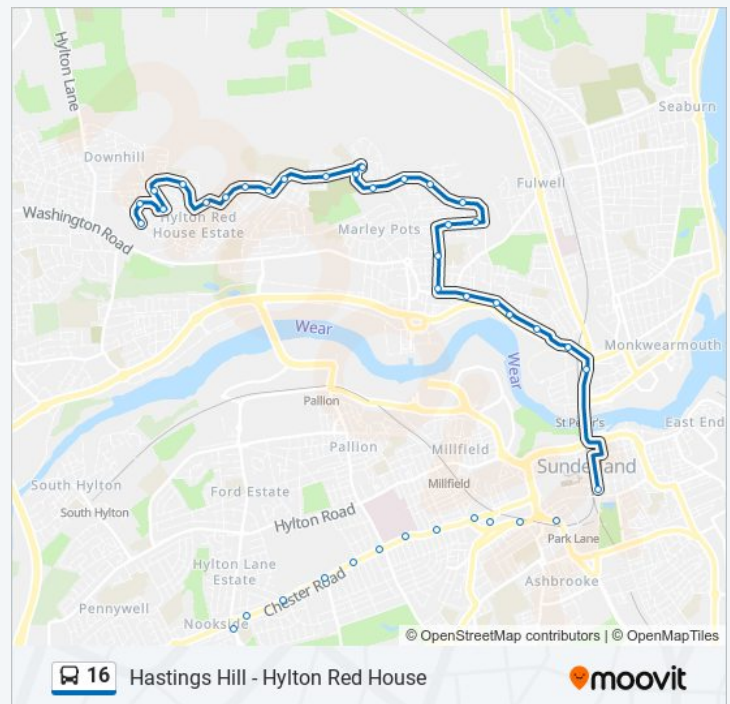

## Direction: Hylton Red House

53 stops

[VIEW LINE SCHEDULE](#)

Sevenoaks Drive, Hastings Hill  
Sevenoaks Drive, Pennywell  
Sevenoaks Drive-Woodhurst Grove, Hastings Hill  
Sevenoaks Drive-Parkstone Close, Hastings Hill  
Grindon Gartland Road, Hastings Hill  
Gartland Road, Grindon  
Greenwood Road, Grindon  
Gleneagles Road-Greenwood Road, Grindon  
Gleneagles Road-Gainsborough Road, Grindon  
Gleneagles Road-Galsworthy Road, Grindon  
Gleneagles Road-Grindon Lane, Grindon  
Grindon Lane-Somerset Road, Springwell  
Somerset Road - Selkirk Square, Springwell  
Springwell Road-Broadstairs Court, Nookside  
The Broadway-Broadmayne Avenue, Nookside  
Sunderland Crematorium, High Barnes  
Chester Road-Crematorium, High Barnes  
Chester Road-Priory Grove, High Barnes  
Chester Road-St Gabriels Avenue, High Barnes  
Royal Hospital Chester Road A, High Barnes  
Chester Road-Croft Avenue, High Barnes  
Chester Road-The Precinct, Sunderland  
The Royalty, Sunderland  
Royal Courts, Sunderland  
Stockton Road-Mary Street, Sunderland  
Fawcett Street, Sunderland  
Wheatsheaf, Monkwearmouth  
Southwick Road-Howard Street, Monkwearmouth  
Southwick Road-Stadium, Monkwearmouth

## 16 bus Time Schedule

Hylton Red House Route Timetable:

Sunday	07:49 - 22:57
Monday	05:33 - 22:57
Tuesday	05:33 - 22:57
Wednesday	05:33 - 22:57
Thursday	05:33 - 22:57
Friday	05:33 - 22:57
Saturday	06:33 - 22:57

## 16 bus Info

**Direction:** Hylton Red House

**Stops:** 53

**Trip Duration:** 47 min

**Line Summary:**

Southwick Road-Wallace Street, Monkwearmouth

Southwick Road-Carley Road, Southwick

Southwick Road-Suddick Street, Southwick

Friday	23:17
--------	-------

**16 bus Info****Direction:** Hylton Red House**Stops:** 5**Trip Duration:** 3 min**Line Summary:****Direction: Sunderland**

26 stops

[VIEW LINE SCHEDULE](#)

Sevenoaks Drive, Hastings Hill