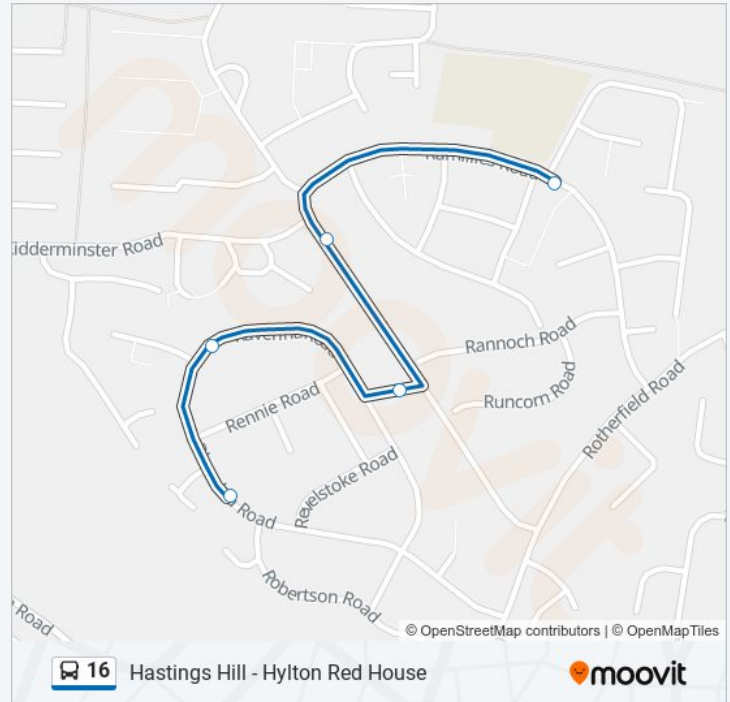

### Direction: Hylton Red House

5 stops

[VIEW LINE SCHEDULE](#)

Ramillies Road-Rawmarsh Road, Hylton Red House

Ravenswood Rd-Rutherford Sq, Hylton Red House

Raeburn Road, Hylton Red House

Ravenna Road, Hylton Red House

### 16 bus Time Schedule

Hylton Red House Route Timetable:

Sunday	23:19
--------	-------

Monday	23:17
--------	-------

Tuesday	23:17
---------	-------

Wednesday	23:17
-----------	-------

Thursday	23:17
----------	-------

Friday	23:17
--------	-------

**16 bus Info****Direction:** Hylton Red House**Stops:** 5**Trip Duration:** 3 min**Line Summary:****Direction: Sunderland**

26 stops

[VIEW LINE SCHEDULE](#)

Sevenoaks Drive, Hastings Hill