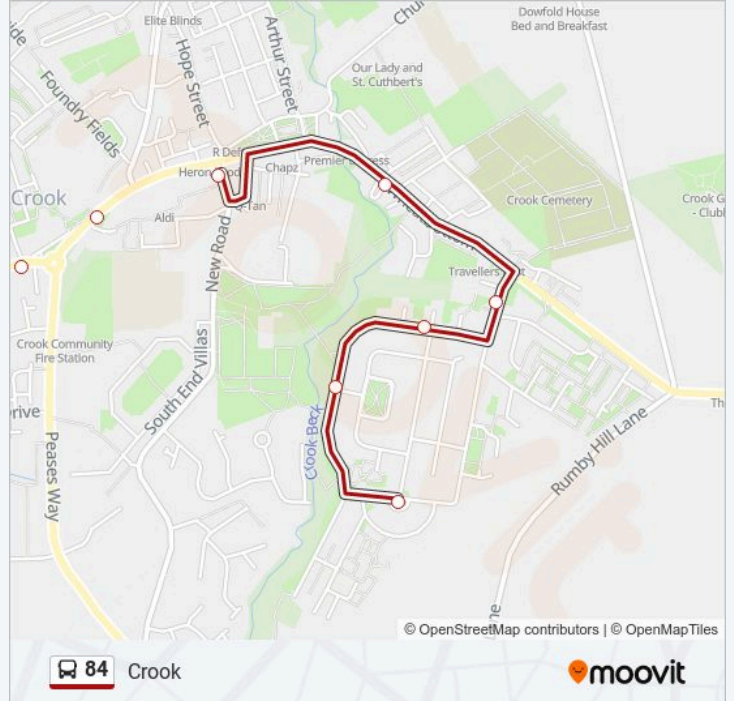

Direction: Crook

9 stops

[VIEW LINE SCHEDULE](#)

Ullswater Crescent, Crook

Coniston Crescent, Crook

Grasmere Grove, Crook

Ravensworth Court, Crook

The Bluebell, Crook

84 bus Info

Direction: Crook

Stops: 9

Trip Duration: 10 min

Line Summary:

Direction: Crook

18 stops

[VIEW LINE SCHEDULE](#)

- Turning Circle, Stanley
- Co-Operative Terrace, Stanley
- Working Mens Club, Billy Row
- Royal George, Billy Row
- War Memorial, Billy Row
- Shop, Roddymoor
- Oak Gardens, Roddymoor
- Shop, Roddymoor
- Roddymoor Road End, Billy Row
- Fire Station Cottage, Crook
- Farrers Arms, Crook
- High Hope Street End, Crook
- Park Avenue, Crook
- St Catherines Church, Crook
- Ravensworth Court, Crook
- Ennerdale Drive, Crook
- Esk Gardens, Crook
- Ullswater Crescent, Crook

Direction: Crook

Stops: 18

Trip Duration: 10 min

Line Summary:

Direction: Stanley

20 stops

[VIEW LINE SCHEDULE](#)

- Ullswater Crescent, Crook
- Coniston Crescent, Crook
- Grasmere Grove, Crook
- Ravensworth Court, Crook
- The Bluebell, Crook
- Market Place, Crook
- Park Avenue, Crook
- High Hope Street End, Crook
- Farrers Arms, Crook
- Fire Station Cottage, Crook
- Temperance Terrace, Crook
- Roddymoor Road End, Billy Row
- Shop, Roddymoor
- Oak Gardens, Roddymoor
- Shop, Roddymoor
- War Memorial, Billy Row
- Royal George, Billy Row
- Working Mens Club, Billy Row