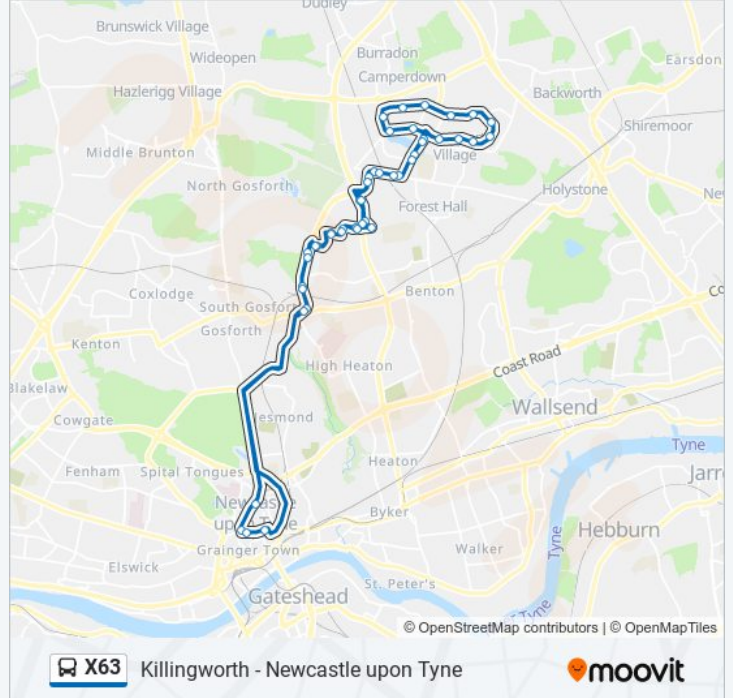

X63 bus Info

Direction: Newcastle upon Tyne

Stops: 48

Trip Duration: 62 min

Line Summary:

East Bailey - Garth 33, Killingworth

East Bailey-Garth 32, Killingworth

East Bailey-Goodwood, Killingworth

Great Lime Road - Georgian Court, West Moor

Benton Lane-Great Lime Road, West Moor

Benton Lane-Findus, West Moor

Quorum Park Entrance, Benton

Quorum Park, Benton

Balliol Business Park Entrance, Benton

Balliol Business Park West, Benton

Balliol Business Park Bus Link, Benton

Bt Call Centre, Longbenton

Bt Call Centre Salters Lane, Longbenton

Salters Lane-Salters Bridge, Longbenton

South Gosforth Roundabout, South Gosforth

Haymarket Barras Bridge, Newcastle upon Tyne

Newcastle Percy Street, Newcastle upon Tyne

Newcastle Monument, Newcastle upon Tyne

subway schedule, and step-by-step directions for all public transit in North East and Cumbria.

[About Moovit](#) · [MaaS Solutions](#) · [Supported Countries](#) · [Mooviter Community](#)