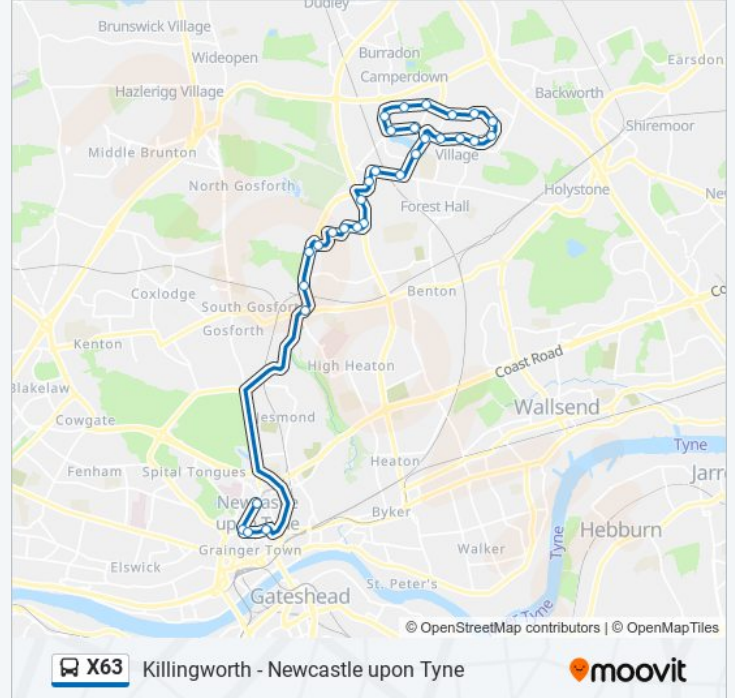

Direction: Killingworth

30 stops

[VIEW LINE SCHEDULE](#)

- Haymarket Barras Bridge, Newcastle upon Tyne
- Newcastle Percy Street, Newcastle upon Tyne
- Newcastle Monument, Newcastle upon Tyne
- Monument New Bridge Street, Newcastle upon Tyne
- South Gosforth Roundabout, South Gosforth
- Salters Lane-Salters Bridge, Longbenton
- Bt Call Centre Salters Lane, Longbenton
- Bt Call Centre, Longbenton
- Balliol Business Park Bus Link, Benton
- Balliol Business Park West, Benton
- Balliol Business Park West Entrance, Benton
- Quorum Park Entrance, Benton
- Benton Lane-Findus, West Moor
- Benton Lane-Westmoor Drive, West Moor
- Great Lime Road - Armstrong Drive, West Moor
- Great Lime Road-Blucher Road, West Moor
- Southgate-Norgas House, Killingworth
- Southgate-School, Killingworth
- East Bailey - Garth 33, Killingworth
- East Bailey-Garth 32, Killingworth
- East Bailey-Goodwood, Killingworth

X63 bus Info

Direction: Killingworth

Stops: 30

Trip Duration: 42 min

Line Summary:

East Bailey-Garth 27, Killingworth

East Bailey - Garth 25, Killingworth

East Bailey - Garth 24, Killingworth

East Bailey-Garth 20, Killingworth

West Bailey-Garth 15, Killingworth

West Bailey-Garth 12, Killingworth

West Bailey - Angus Close, Killingworth

West Bailey - Garth 7, Killingworth

West Bailey-Garth 4, Killingworth

Direction: Newcastle upon Tyne

48 stops

[VIEW LINE SCHEDULE](#)

Haymarket Barras Bridge, Newcastle upon Tyne

Newcastle Percy Street, Newcastle upon Tyne

Newcastle Monument, Newcastle upon Tyne

Monument New Bridge Street, Newcastle upon Tyne