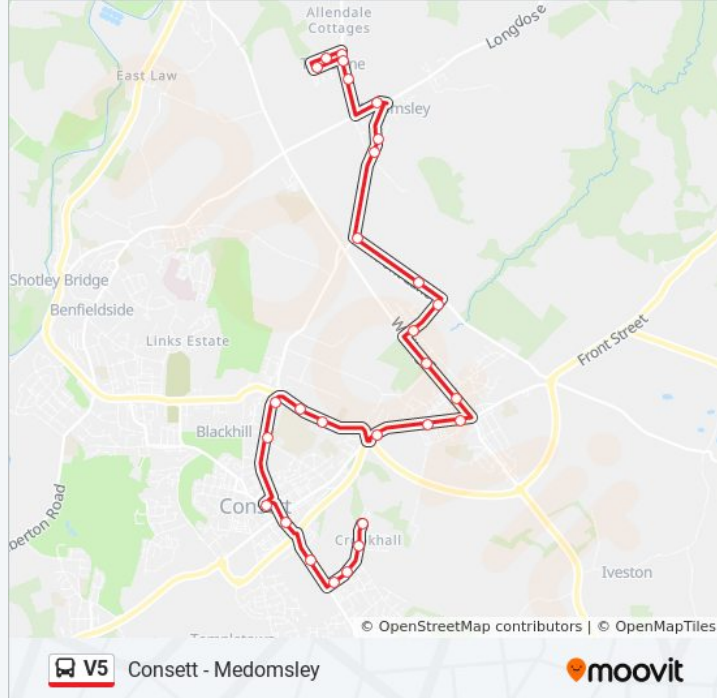

Direction: Consett

Stops: 22

Trip Duration: 17 min

Line Summary:

Direction: Crookhall

33 stops

[VIEW LINE SCHEDULE](#)

- Top, Medomsley
- Denecrest, Medomsley
- Telephone Kiosk, Medomsley
- Top, Medomsley
- Grange Farm, Medomsley
- Church, Medomsley
- Devham Display, Medomsley
- Fines Road Pithouse, Medomsley
- Pont Lane, Leadgate
- Bradley Cottages, Leadgate
- Bradley Bungalows, Leadgate
- Pont Bungalows, Leadgate
- Aged Miners Homes, Leadgate
- Watling Street, Leadgate
- Opposite Co-Op, Leadgate
- Front Street, Leadgate
- Leadgate Rd Service Station, Consett
- Adult Training Centre, Consett

V5 bus Info

Direction: Crookhall

Stops: 33

Trip Duration: 33 min

Line Summary:

Grove Cottage, Consett

Number One Roundabout, Consett

Leisure Centre-Academy, Consett

Gloucester Road End, Delves

Gloucester Road - Metcalfe Road, Delves

Main Street, Crookhall

Terminus, Crookhall

Direction: Leadgate

14 stops

[VIEW LINE SCHEDULE](#)

Top, Medomsley

V5 bus Info

Direction: Leadgate

Stops: 14

Trip Duration: 11 min

Line Summary:

[V5 bus Line Map](#)

Direction: Medomsley

32 stops