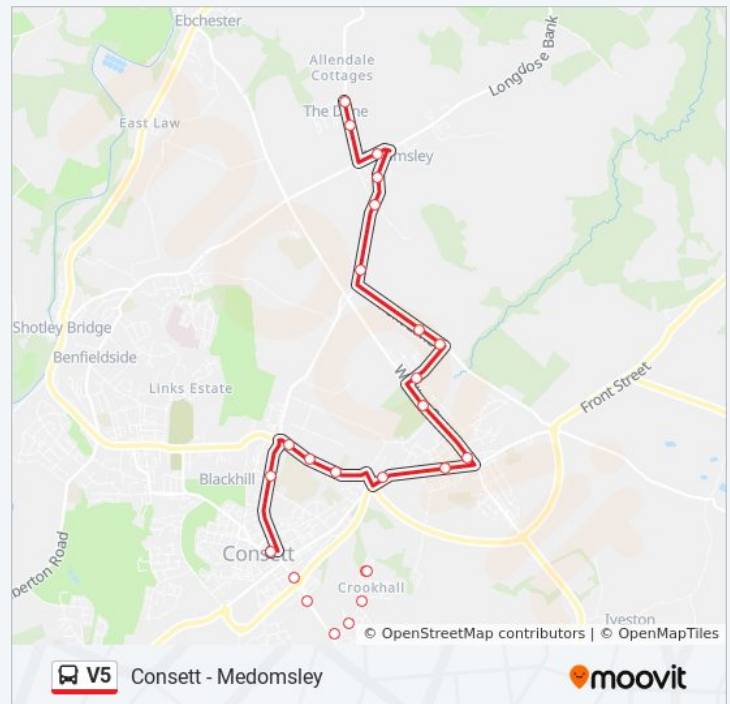

V5 bus Info

Direction: Leadgate

Stops: 14

Trip Duration: 11 min

Line Summary:

[V5 bus Line Map](#)

Direction: Medomsley

32 stops

V5 bus Info

Direction: Medomsley

Stops: 32

Trip Duration: 38 min

Line Summary:

Church, Medomsley

Grange Farm, Medomsley

Top, Medomsley