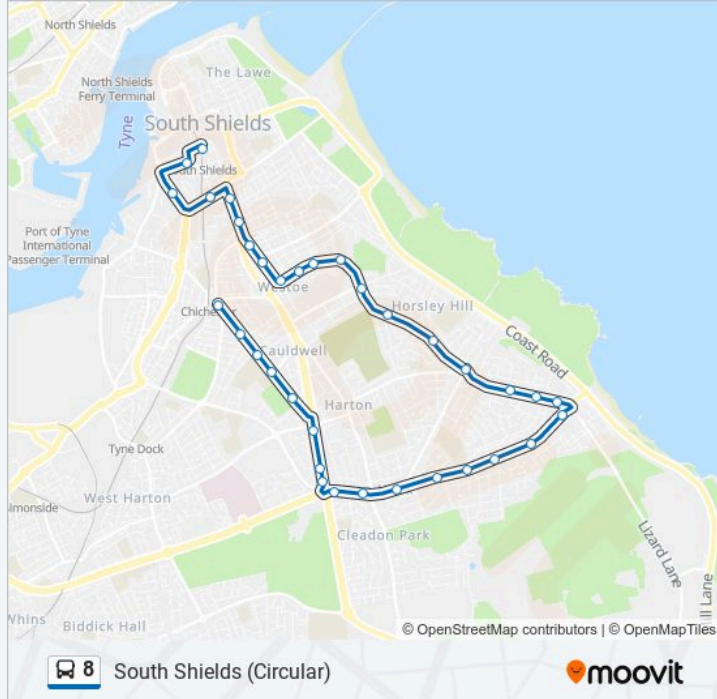

Line Summary:

Prince Edward Road-Forber Avenue, Marsden

Prince Edward Road-Carden Avenue, Cleadon Park

Prince Edward Road-Larch Avenue, Cleadon Park

Prince Edward Road-Centenary Avenue, Harton Nook

Harton Nook

Prince Edward Road-King George Road, Harton Nook

King George Road-John Reid Road, Harton Nook

King George Road-Lascalles Avenue, Harton

King George Road-Harton Lane, Harton

Mortimer Road-Stanton Avenue, Harton

Mortimer Road-Caudwell Avenue, Westoe

Mortimer Road-Reading Road, Westoe

Mortimer Road-Oxford Street, Chichester

Stanhope Parade, Chichester

Direction: South Shields

40 stops

[VIEW LINE SCHEDULE](#)

Interchange, South Shields

Coronation Street-Garden Lane, South Shields

Station Road-Industrial Estate, South Shields

Crossgate, South Shields

Westoe Road - Town Hall, South Shields

Westoe Road-Hyde Street, Westoe

Westoe Road-Madeira Terrace, Westoe