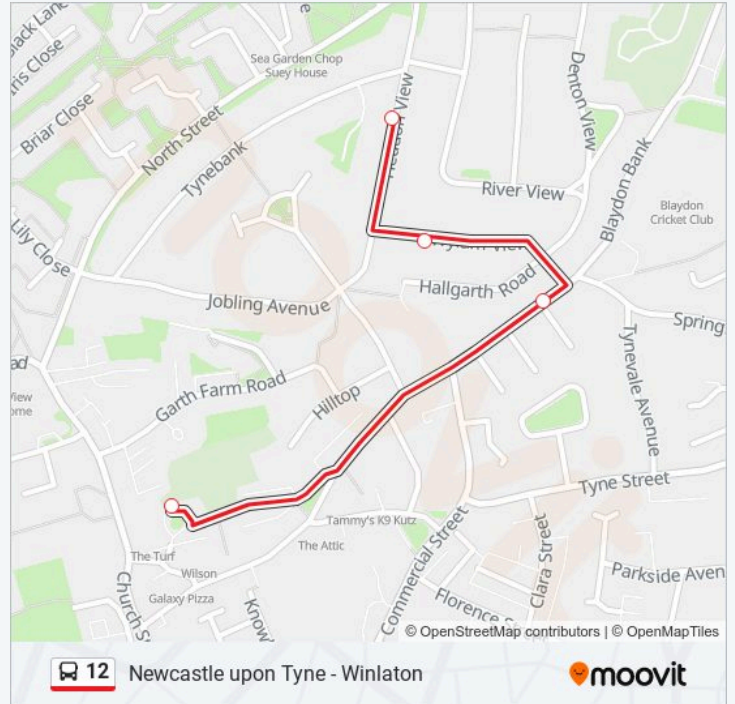

Central Stn Clayton St, Newcastle upon Tyne

Newcastle Newgate Street, Newcastle upon Tyne

Eldon Square Bus Station, Newcastle upon Tyne

**Direction: Winlaton**

33 stops

[VIEW LINE SCHEDULE](#)

Eldon Square Bus Station, Newcastle upon Tyne

Park Lane-Parkgate Lane, Winlaton

Parkhead Estate, Winlaton

Park Lane-Buttermere Cres, Winlaton

Snook Hill Estate, Winlaton

Hanover Estate, Winlaton

Winlaton Bus Station, Winlaton

**Direction: Winlaton**

4 stops

[VIEW LINE SCHEDULE](#)

Winlaton Bus Station, Winlaton

Blaydon Bank-Alice Street, Winlaton

Wylam View, Winlaton

Heddon View-Tynebank, Winlaton

**12 bus Time Schedule**

Winlaton Route Timetable:

|           |       |
|-----------|-------|
| Sunday    | 23:47 |
| Monday    | 23:46 |
| Tuesday   | 23:46 |
| Wednesday | 23:46 |
| Thursday  | 23:46 |
| Friday    | 23:46 |
| Saturday  | 23:55 |

## 12 bus Info

**Direction:** Winlaton

**Stops:** 4

**Trip Duration:** 2 min

**Line Summary:**

12 bus time schedules and route maps are available in an offline PDF at [moovitapp.com](https://moovitapp.com). Use the Moovit App to see live bus times, train schedule or subway schedule, and step-by-step directions for all public transit in North East and Cumbria.