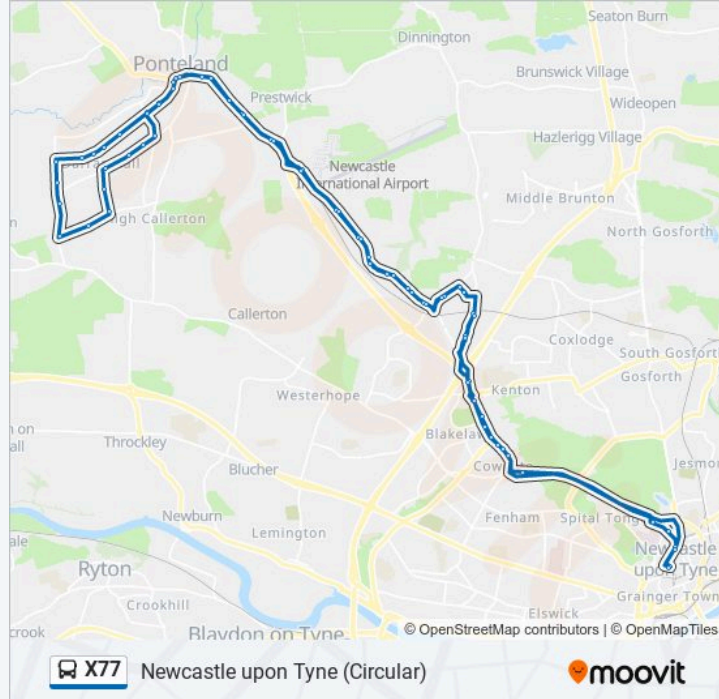

Newcastle upon Tyne (Circular)

[Get The App](#)

The X77 bus line Newcastle upon Tyne (Circular) has one route. For regular weekdays, their operation hours are:

(1) Newcastle upon Tyne: 05:05 - 17:20

Use the Moovit App to find the closest X77 bus station near you and find out when is the next X77 bus arriving.

X77 bus Info

Direction: Newcastle upon Tyne

Stops: 70

Trip Duration: 80 min

Line Summary:

Cheviot View, Ponteland

Bell Villas, Ponteland

Main Street, Ponteland

Clickemin Bridge, Ponteland

Cheviot View, Ponteland

Elm Road, Prestwick

Prestwick Road End, Prestwick

Newcastle Airport Ponteland Road, Airport

Ponteland Rd-Hawthorn Cottage, Callerton Parkway

Ponteland Road-Bee Croft, Woosington

Brunton Lane, Kingston Park

Brunton Lane-Beaminster Way, Kingston Park

Ponteland Road - Hazeldene Avenue, Kenton Bar

Ponteland Road - Kenton Lane, Kenton Bar

Cowgate-Ponteland Road, Kenton Bar

Ponteland Road-Eastern Way, Cowgate