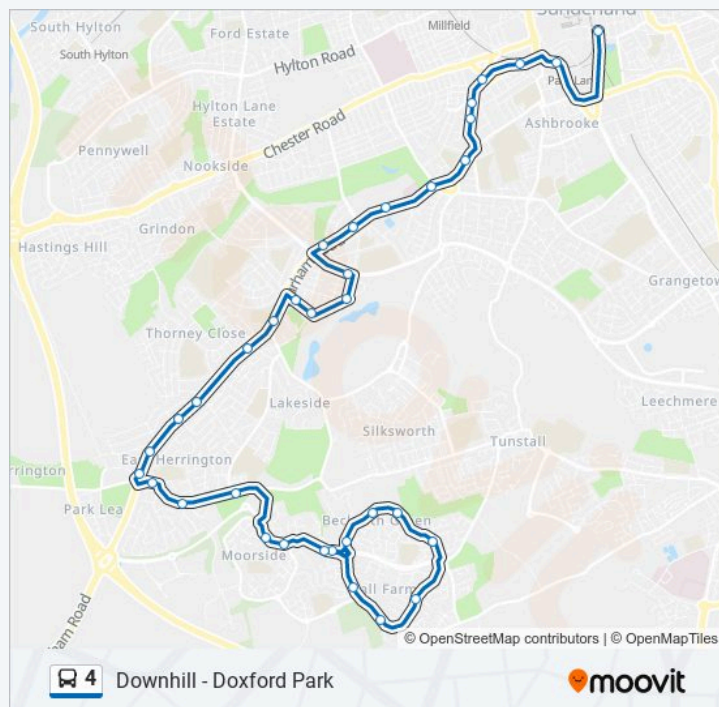

Durham Road-Bede Centre, Barnes Park

Durham Road - Barnes Park Road, Barnes Park

Durham Road-Dunelm, Eden Vale

Durham Road-Fox Street, Eden Vale

Durham Road-Eden House Road, Eden Vale

Durham Road-The Royalty, Eden Vale

Royal Courts, Sunderland

Stockton Road-Mary Street, Sunderland

Fawcett Street, Sunderland

Stops: 35
Trip Duration: 26 min
Line Summary:

Direction: Sunderland

42 stops

[VIEW LINE SCHEDULE](#)

Hylton Castle, Castletown