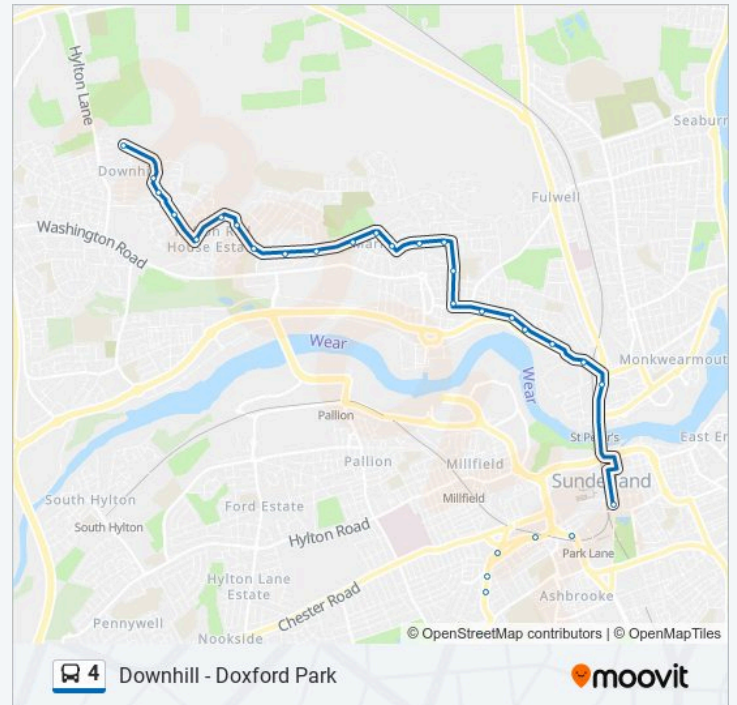

4 bus Info

Direction: Downhill

Doxford Park Shops, Doxford Park
Doxford Park Way-Melgrave Drive, Doxford Park
Doxford Park Way-Bowlynn Close, Doxford Park
Silksworth Road-Allendale Road, Farringdon
Silksworth Road-Woodside Grove, East Herrington
Durham Road - Crow Lane, East Herrington
East Herrington Board Inn, East Herrington
Durham Road-St Chad's Road, East Herrington
Durham Road-Bridal Path, Farringdon
Durham Road-Beckwith Road, Farringdon
North Moor, Thorney Close
North Moor, Thorney Close
Pancras Road-Primate Road, Plains Farm
Pancras Road-Perth Road, Plains Farm
Perth Road - Pearl Road, Plains Farm
Premier Road-Pearl Road, Plains Farm
Prospect Lidl, Barnes Park
Durham Road-Ettrick Grove, Barnes Park
Durham Road-Bede Centre, Barnes Park
Durham Road - Barnes Park Road, Barnes Park
Durham Road-Dunelm, Eden Vale
Durham Road-Fox Street, Eden Vale
Durham Road-Eden House Road, Eden Vale
Durham Road-The Royalty, Eden Vale
Royal Courts, Sunderland
Stockton Road-Mary Street, Sunderland
Fawcett Street, Sunderland
Wheatsheaf, Monkwearmouth
Southwick Road-Howard Street, Monkwearmouth
Southwick Road-Stadium, Monkwearmouth
Southwick Road-Wallace Street, Monkwearmouth
Southwick Road-Carley Road, Southwick

Stops: 58

Trip Duration: 53 min

Line Summary:

Southwick Road-Suddick Street, Southwick

Beaumont Street - Sunderland Road, Southwick

Beaumont Street-Cato Street, Southwick

Faber Road-Beaumont Street, Southwick