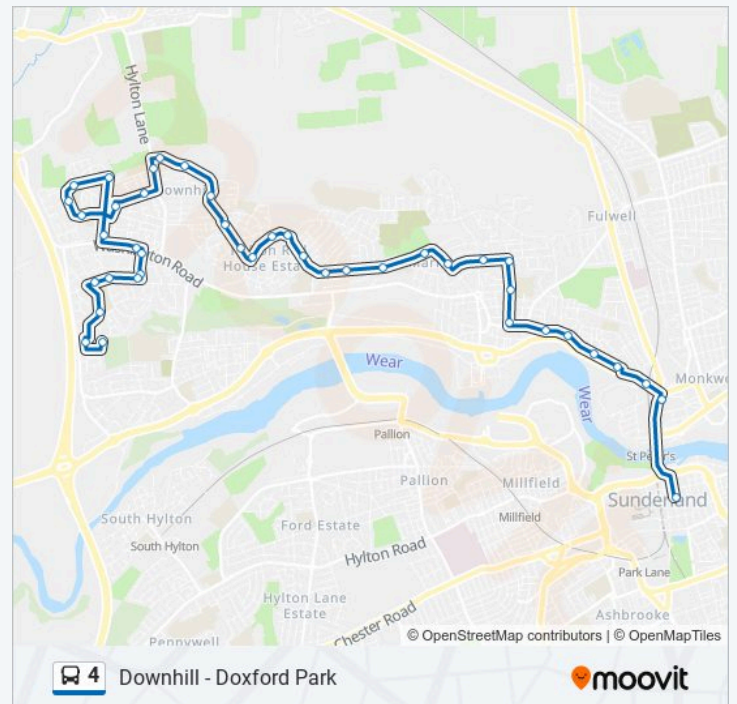

Thursday

05:15

Friday

05:15

Saturday

05:15

4 bus Info

Direction: Sunderland

Stops: 42

Trip Duration: 25 min

Line Summary:

Beaumont Street-Faber Road, Southwick

Beaumont Street-Cato Street, Southwick

Beaumont Street - Sunderland Road, Southwick

Southwick Road-Morgan Street, Southwick