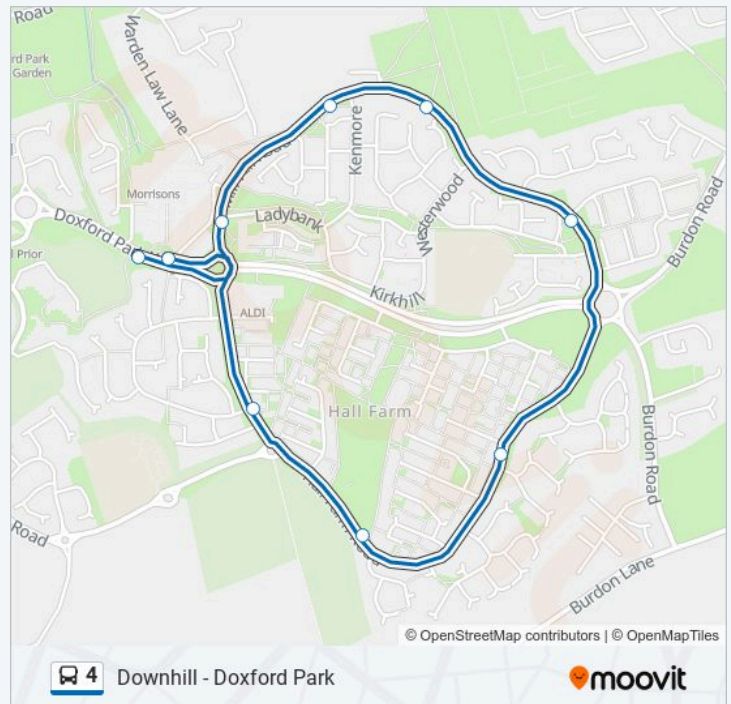

Mill Hill Road-Wansbeck Court, Doxford Park

Mill Hill Road-Baffin Court, Doxford Park

Doxford Park Shops, Doxford Park

Wednesday	16:45 - 22:27
Thursday	16:45 - 22:27
Friday	16:45 - 22:27
Saturday	16:45 - 22:27

4 bus Info

Direction: Doxford Park
Stops: 9
Trip Duration: 7 min
Line Summary:

Direction: Sunderland

35 stops
[VIEW LINE SCHEDULE](#)

Doxford Park Way, Doxford Park

Hall Farm Road-Bishops Way, Doxford Park