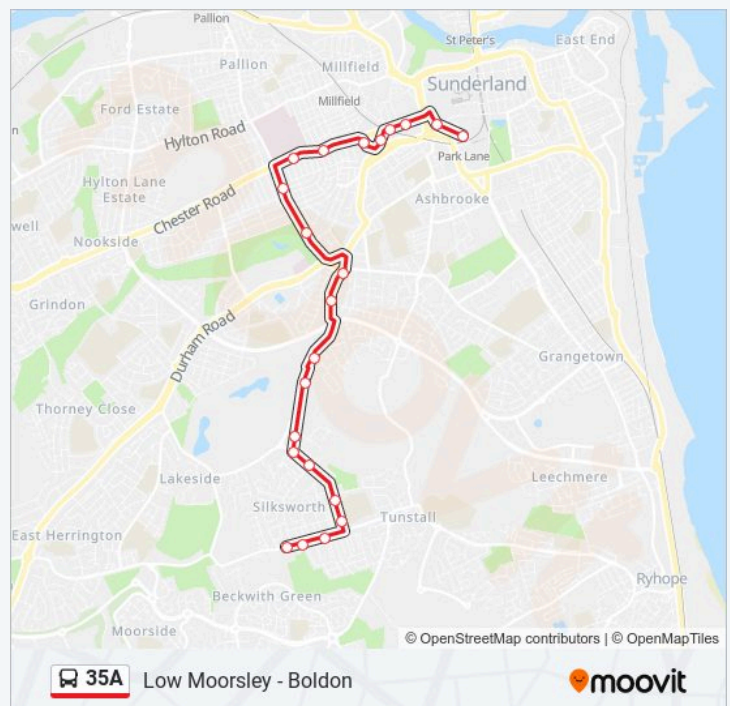

Direction: Silksworth

22 stops

[VIEW LINE SCHEDULE](#)

- Sunderland Interchange, Sunderland (M)
- Sunderland Green Terrace, Sunderland
- University Of Sunderland, Sunderland
- Chester Road-University, Sunderland
- The Royalty, Sunderland
- Western Hill, Sunderland
- Chester Road-Wolseley Terrace, High Barnes
- Royal Hospital Chester Road B, High Barnes
- Ormonde Street-Sydenham Terrace, High Barnes
- Barnes Park Road-Chatsworth Close, Barnes Park
- Silksworth Lane, Barnes Park
- Silksworth Lane-Crosslea Avenue, Barnes Park
- Silksworth Lane-Nursery Road, Silksworth
- Silksworth Lane-Low Newport Farm, Silksworth
- Durham Terrace, Silksworth
- Warwick Terrace-Durham Terrace, Silksworth
- Warwick Terrace-Lincoln Avenue, Silksworth
- Blind Lane, Silksworth
- Blind Lane - Wynyard Street, Silksworth
- Silksworth Terrace-Frances Street, Silksworth
- Silksworth Terrace-Cambridge Road, Silksworth
- Vicarage Farm Estate, Silksworth

35A bus Time Schedule

Silksworth Route Timetable:

Sunday	07:09
Monday	Not Operational
Tuesday	Not Operational
Wednesday	Not Operational
Thursday	Not Operational
Friday	Not Operational
Saturday	Not Operational

35A bus Info

Direction: Silksworth

Stops: 22

Trip Duration: 14 min

Line Summary:

Direction: Sunderland

47 stops

[VIEW LINE SCHEDULE](#)

- Abingdon Way, Boldon
- Henley Way-Asda, Boldon
- North Road, Boldon

35A bus Time Schedule

Sunderland Route Timetable:

Sunday	09:39 - 23:23
Monday	23:23
Tuesday	23:23
Wednesday	23:23