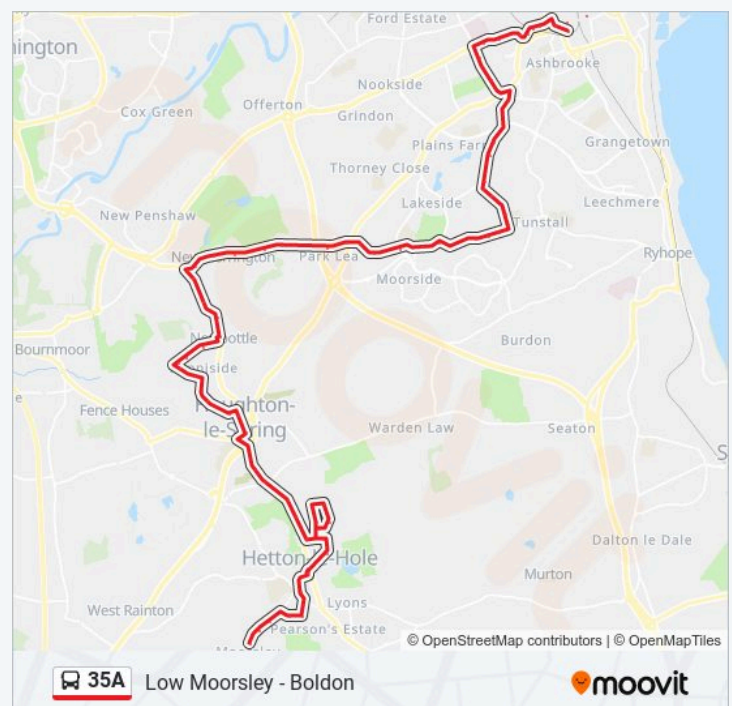

### 35A bus Info

**Direction:** Low Moorsley

**Stops:** 115

**Trip Duration:** 94 min

**Line Summary:**

Hylton Castle Road-Lilley Grove, Castletown

Grange Road-St Margarets Avenue, Castletown

North Hylton, Castletown