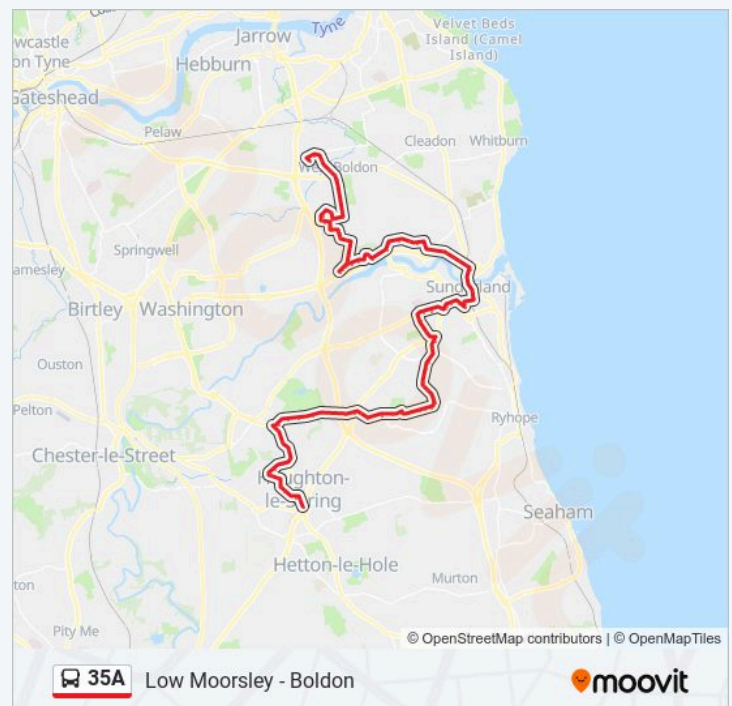

**35A bus Info**

**Direction:** Houghton-Le-Spring

**Stops:** 95

**Trip Duration:** 83 min

**Line Summary:**

Grange Road-Thompson Crescent, Castletown

Ethel Terrace, Castletown

Chaffinch Road, Castletown