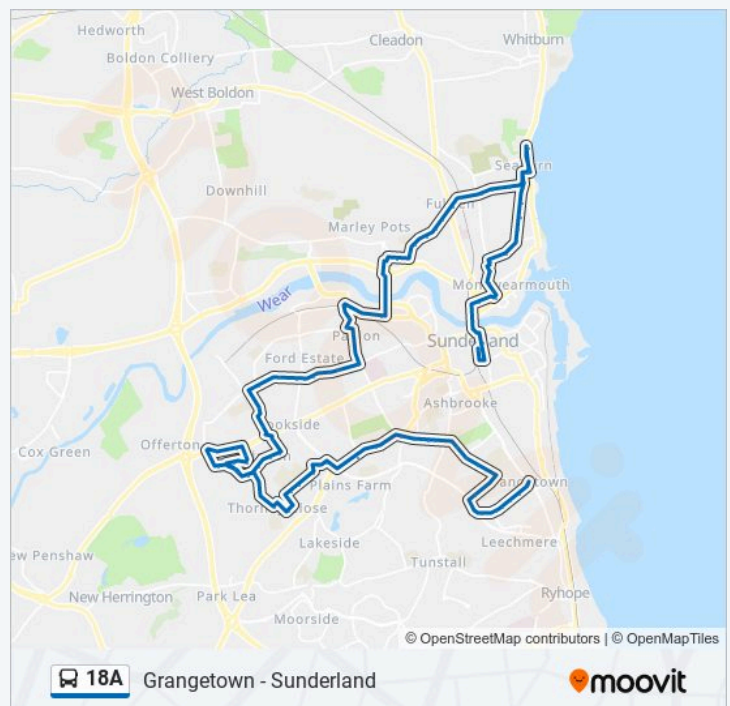

## Direction: Sunderland

90 stops

[VIEW LINE SCHEDULE](#)

Leechmere Road - Ryhope Road, Grangetown

Leechmere Road-Buttermere Street, Grangetown

Leechmere Road-Asda, Grangetown

Leechmere Asda, Grangetown

Leechmere Road-Reservoir, Grangetown

## 18A bus Time Schedule

Sunderland Route Timetable:

Sunday	Not Operational
Monday	08:17 - 15:00
Tuesday	08:17 - 15:00
Wednesday	08:17 - 15:00
Thursday	08:17 - 15:00
Friday	08:17 - 15:00
Saturday	Not Operational

## 18A bus Info

**Direction:** Sunderland

**Stops:** 90

**Trip Duration:** 67 min

**Line Summary:**

Tilbury Road-Thistle Road, Thorney Close

Tay Road-Gravesend Road, Grindon

Gleneagles Road-Gilbert Road, Grindon