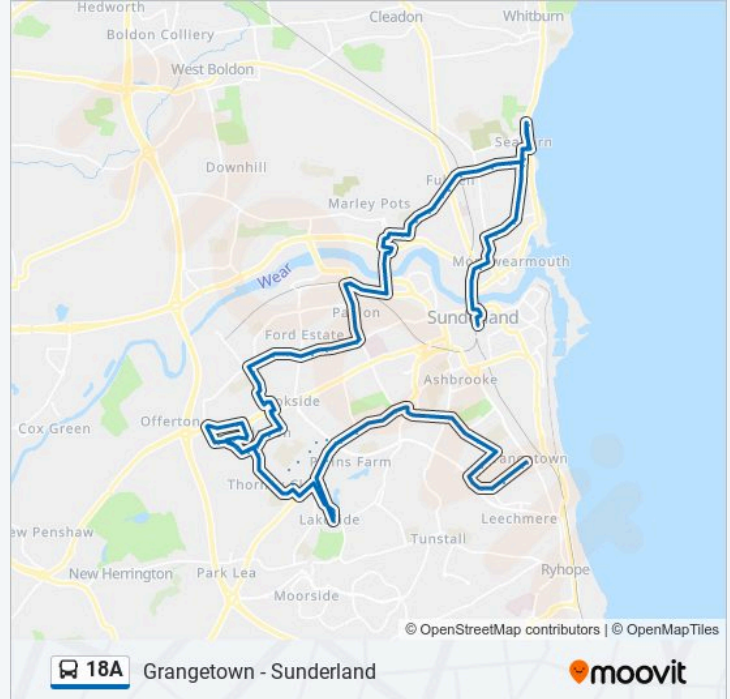

Thompson Road, Fulwell

Thompson Road-West Grange, Carley Hill

Thompson Road-Grange Park Avenue, Carley Hill

Thompson Road-Carley Road, Carley Hill

Thompson Road-Morgan Street, Southwick

Sunderland Road - Beaumont Street, Southwick

Queen Alexandra Bridge North End, Southwick

Queen Alexandra Bridge South End, Millfield

Pallion New Road-Woodbine Terrace, Pallion

Merle Terrace, Pallion

St Lukes Terrace, Pallion

Pallion Road, Ford

Hylton Road-Erith Terrace, Ford

Hylton Road-Cemetery, Ford

Hylton Road-Fordham Road, Ford

Hylton Road-Hadleigh Road, Hylton Lane Estate

Havelock Council Offices, Hylton Lane Estate

Hylton Road-Havelock Hospital, Hylton Lane Estate

Hylton Road-Palgrave Road, Pennywell

St Annes, Pennywell

Portsmouth Road-Hylton Road, Pennywell

Portsmouth Road-Shopping Precinct, Pennywell

Pennywell Road, Pennywell

Grindon Lane-Glenleigh Drive, Grindon

Gleneagles Road-Grindon Lane, Grindon

Gleneagles Road-Galashiels Road, Grindon

Gleneagles Road-Gainsborough Road, Grindon

Gleneagles Road-Gilbert Road, Grindon

Gleneagles Road, Grindon

Gartland Road-Rosewood Square, Hastings Hill

Sevenoaks Drive-Chester Road, Hastings Hill

Chester Road - Prestbury Road, Pennywell