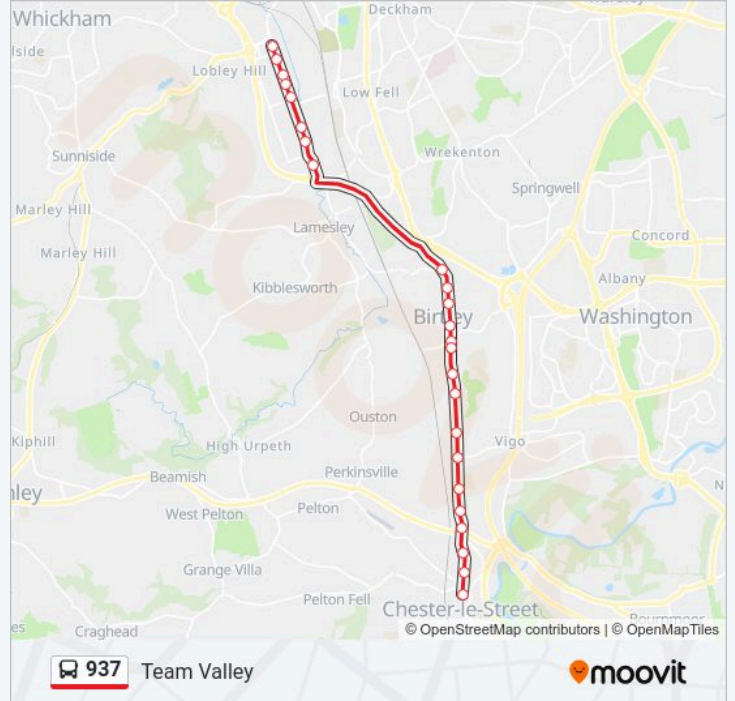

**Direction: Team Valley**

24 stops

[VIEW LINE SCHEDULE](#)

- Front Street, Chester-Le-Street
- Police Station, Chester-Le-Street
- Highfield Hospital, Chester-Le-Street
- Northlands Roundabout, Chester-Le-Street
- Lambton Worm Ph, Chester-Le-Street
- North Lodge Estate, Chester-Le-Street
- Durham Road - Dobbies, Barley Mow
- Durham Road - Dorset Ave, Barley Mow
- Durham Road-Memorial Cottages, Birtley
- Durham Road-Harras Bank, Birtley
- Durham Road - Beaconsfield Terrace, Birtley
- Durham Road - Station Road, Birtley
- Durham Road-Fire Station, Birtley
- Durham Road-Ridgeway, Birtley
- Durham Road-Windsor Road, Birtley
- Newcastle Bank-Long Bank, Birtley
- Kingsway South, Team Valley
- Kingsway South, Team Valley
- Kingsway-Seventh Avenue, Team Valley
- Team Valley Centre, Team Valley
- Kingsway-Fifth Avenue, Team Valley

**937 bus Info**

**Direction:** Team Valley

**Stops:** 24

**Trip Duration:** 25 min

**Line Summary:**

Kingsway-Fourth Avenue, Team Valley

Kingsway-Second Avenue, Team Valley

Kingsway North, Team Valley