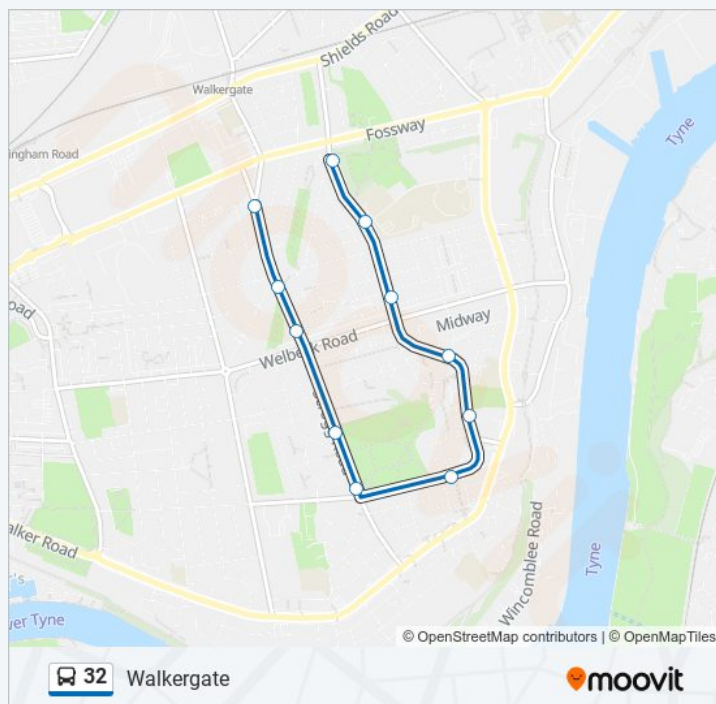

Scrogg Road-Moorland Crescent, Walkergate

**Direction: Walkergate**

11 stops

[VIEW LINE SCHEDULE](#)

Westbourne Avenue, Walkergate

Westbourne Avenue, Walker

Westbourne Avenue, Walker

Titan Road, Walker

Titan Road-Ta Centre, Walker

Wharrier Street-Rochester Street, Walker

Scrogg Road-Wharrier Street, Walker

Scrogg Road-Walker Park, Walker

Scrogg Road-Spinney Terrace, Walker

Scrogg Road-Finsbury Avenue, Walker

Scrogg Road-Moorland Crescent, Walkergate

**32 bus Time Schedule**

Walkergate Route Timetable:

Sunday	Not Operational
Monday	18:48
Tuesday	18:48
Wednesday	18:48
Thursday	18:48
Friday	18:48
Saturday	18:48

**32 bus Info**

**Direction:** Walkergate

**Stops:** 11

**Trip Duration:** 8 min

**Line Summary:**

32 bus time schedules and route maps are available in an offline PDF at [moovitapp.com](https://moovitapp.com). Use the [Moovit App](#) to see live bus times, train schedule or subway schedule, and step-by-step directions for all public transit in North East and Cumbria.