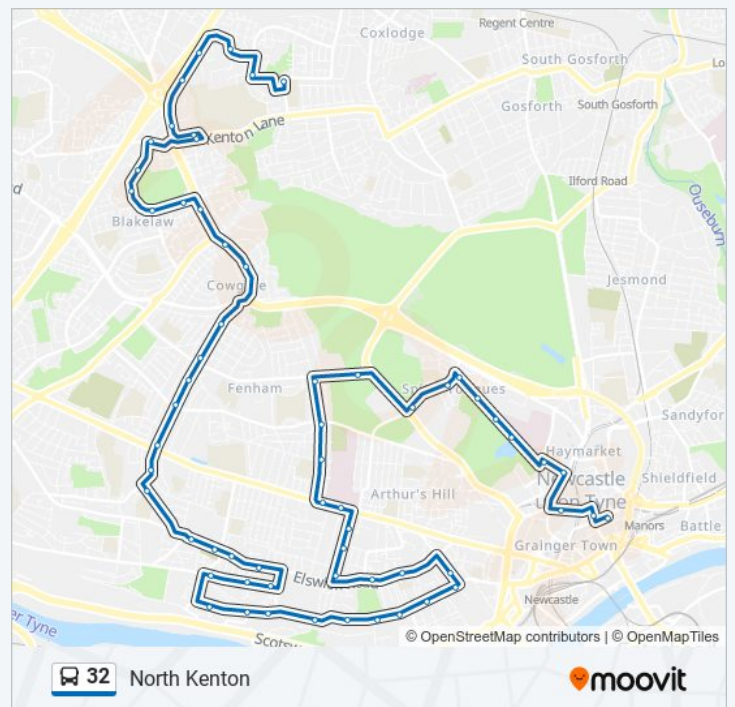

**Direction:** North Kenton

**Stops:** 62

**Trip Duration:** 52 min

**Line Summary:**

Buddle Road-Merton Court, Benwell

Buddle Road-Violet Close, Benwell

Armstrong Road - Atkinson Road, Benwell

Armstrong Road-Hugh Gardens, Benwell