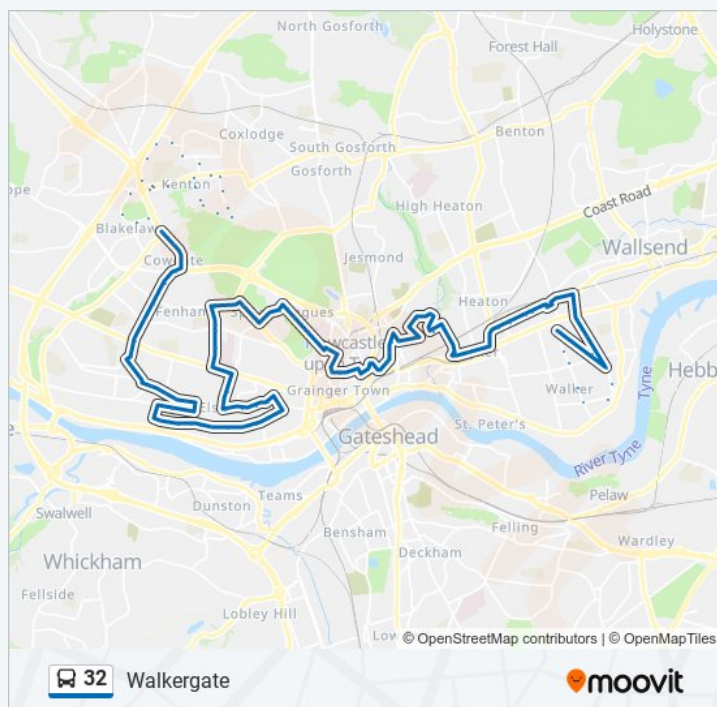

Two Ball Lonnen, Cowgate

Two Ball Lonnen-Cypress Avenue, Fenham

Two Ball Lonnen - Lonnen Avenue, Fenham

Two Ball Lonnen - Cedar Road, Fenham

Two Ball Lonnen-West Road, Fenham

Pease Avenue, Benwell

Benwell Village, Benwell

### 32 bus Info

**Direction:** Walkergate

**Stops:** 103

**Trip Duration:** 108 min

**Line Summary:**

Adelaide Terrace - Shops, Benwell

Armstrong Road-Caroline Street, Benwell

Armstrong Road-Ethel Street, Benwell