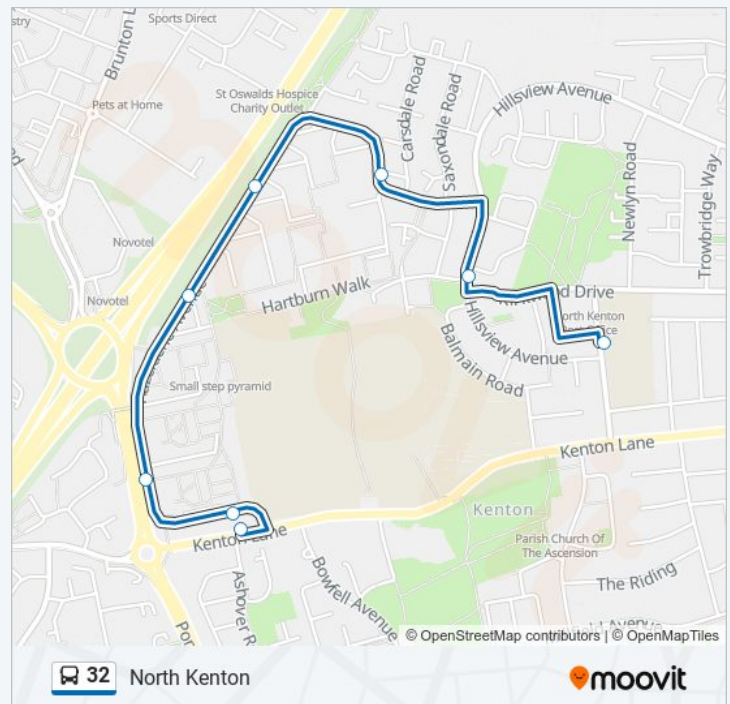

## Direction: Walkergate

103 stops

[VIEW LINE SCHEDULE](#)

Kenton Lane - Hazeldene Avenue, Kenton Bar

Hazeldene Avenue, Kenton Bar

Hazeldene Avenue-Apperley Avenue, Kenton Bar

Hazeldene Avenue-Mallowburn Crescent, Kenton