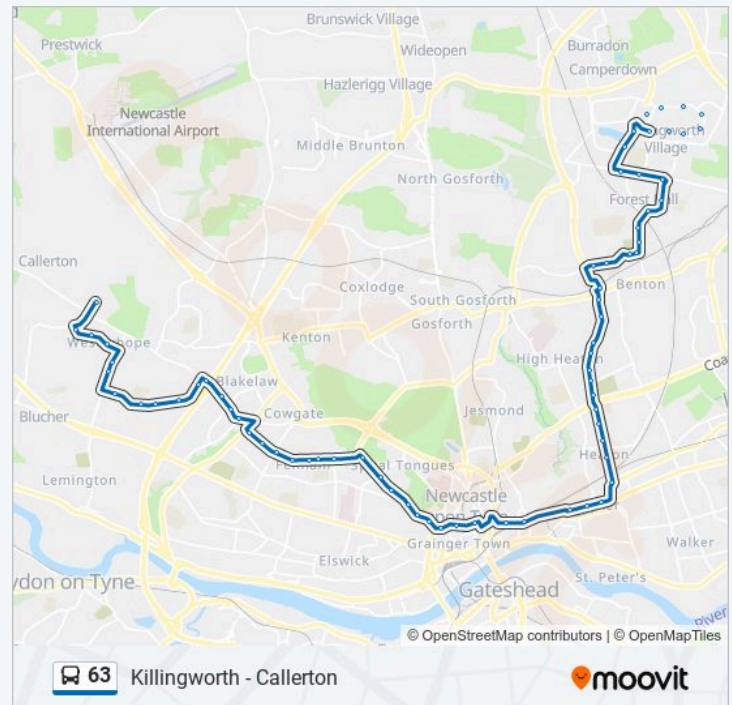

Direction: Byker

Stops: 39

Trip Duration: 21 min

Line Summary:

Station Road-Glebe Avenue, Benton

Ashleigh Grove-Linden Road, Benton

Ashleigh Grove-Cemetery, Benton

Goathland Avenue-Lambourn Avenue, Benton

63 bus Time Schedule

Killingworth Route Timetable:

Sunday

06:04 - 21:34

Thistle Way, Callerton

Greenway-Jonquil Close, Chapel Park

Greenway, Chapel Park

Greenway-Glenhurst Drive, Chapel Park

Barrack Road-St James Park, Newcastle upon Tyne

Newcastle St James, Newcastle upon Tyne

Newcastle Monument, Newcastle upon Tyne

Monument New Bridge Street, Newcastle upon Tyne

Monday	04:56 - 21:34
Tuesday	04:56 - 21:34
Wednesday	04:56 - 21:34
Thursday	04:56 - 21:34
Friday	04:56 - 21:34
Saturday	05:56 - 21:34

63 bus Info

Direction: Killingworth

Stops: 70

Trip Duration: 76 min

Line Summary:

Newcastle Manors, Shieldfield

New Bridge Street-St Dominics, Shieldfield

Shields Road - Morrisons, Byker