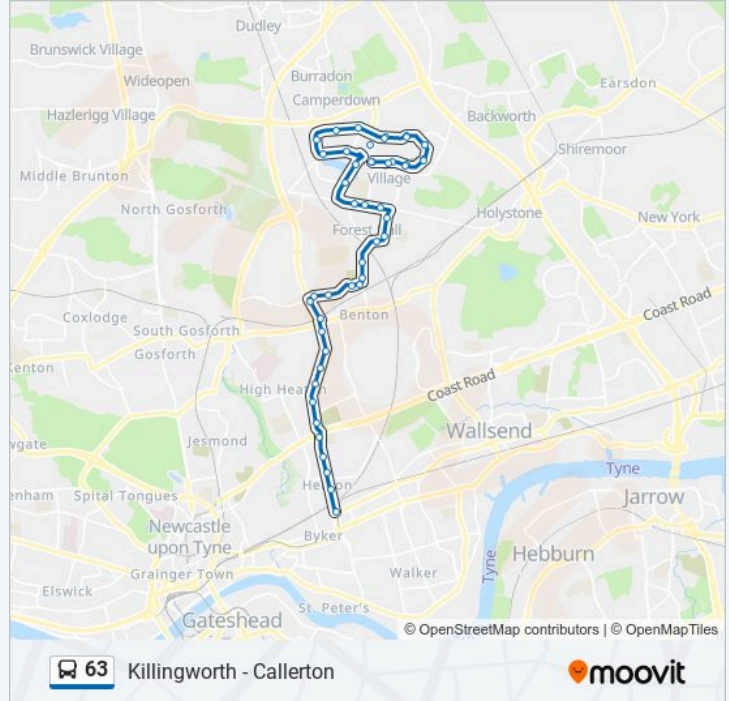

Direction: Byker

Stops: 39

Trip Duration: 21 min

Line Summary:

Station Road-Glebe Avenue, Benton

Ashleigh Grove-Linden Road, Benton

Ashleigh Grove-Cemetery, Benton

Goathland Avenue-Lambourn Avenue, Benton

Benton Road-Manor Park, High Heaton

Benton Road-Buckthorn Grove, High Heaton

High Heaton

Benton Road-Cemetery, High Heaton

Chillingham Road-Norwood Avenue, Heaton

Chillingham Road-Cartington Terrace, Heaton

Chillingham Road Shops, Heaton

Chillingham Road-Ninth Avenue, Heaton

Chillingham Road Ends, Byker

Direction: Callerton

71 stops

[VIEW LINE SCHEDULE](#)

Killingworth Bus Station, Killingworth

East Bailey-Garth 20, Killingworth