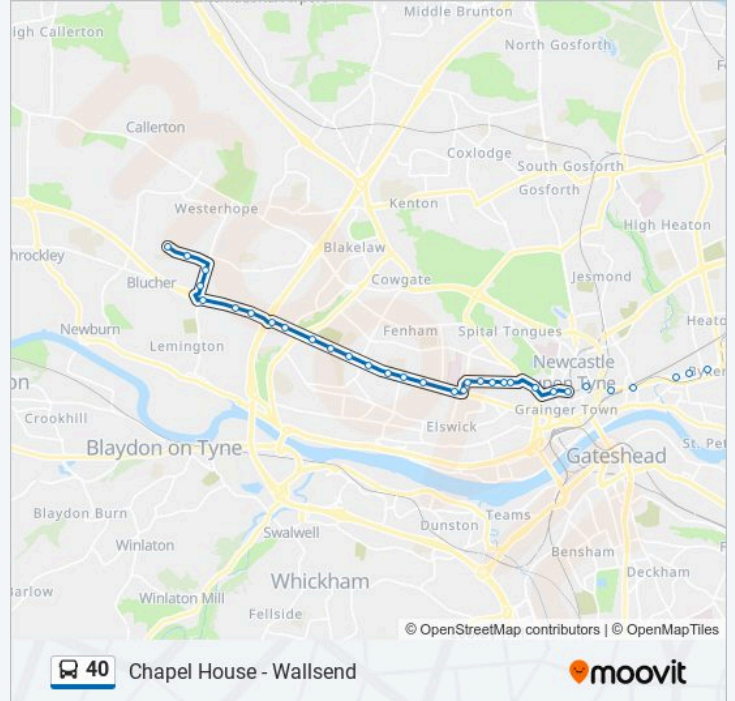

Stanhope Street-Brighton Grove, Arthurs Hill

Arthur's Hill-Brighton Grove, Arthurs Hill

Newcastle Cav Campus, Fenham

West Road-The Plaza, Fenham

West Road-Colston Street, Fenham

West Road-College, Fenham

West Road-Tillmouth Gardens, Fenham

West Road-Fox And Hounds, Fenham

Newcastle Crematorium, Denton Burn

West Road-Brignall Gardens, Denton Burn

West Road, Denton Burn

West Road-A1, Denton Burn

West Road-The Ramparts, Denton Burn

West Road-Avalon Drive, Denton Burn

Lemington Road Ends, Lemington

Lemington Road Ends, West Denton

Hillhead Road-Ashdale Crescent, West Denton

Hillhead Parkway-Ainsdale Gardens, Chapel House

Hillhead Parkway, Chapel House

Direction: Newcastle upon Tyne

30 stops

[VIEW LINE SCHEDULE](#)

- Hillhead Parkway, Chapel House
- Hillhead Parkway-Terminus, Chapel House
- Hillhead Parkway-Elston Close, Chapel House
- Hillhead Parkway-Hillhead Road, Chapel House
- Hillhead Road-Ashdale Crescent, West Denton
- Lemington Road Ends, West Denton
- Lemington Road Ends, West Denton
- A69-The Burnside, West Denton
- West Road-South View, Denton Burn
- West Road-A1, Denton Burn
- West Road, Denton Burn
- West Road- Denton Burn Hotel, Denton Burn
- Newcastle Crematorium, Denton Burn
- West Road-Fox And Hounds, Fenham
- West Road-Roman Fort, Fenham
- West Road-College, Fenham
- West Road-Shipleigh Avenue, Fenham
- West Road-The Plaza, Fenham
- Westgate Walk-In Centre, Fenham
- Newcastle Cav Campus, Fenham
- Arthur's Hill-Brighton Grove, Arthurs Hill
- Stanhope Street-Brighton Grove, Arthurs Hill
- Stanhope Street-Beaconsfield Street, Arthurs Hill
- Stanhope Street-Clarewood Court, Arthurs Hill
- Stanhope Street-Moor House, Arthurs Hill
- Stanhope Street-Social Club, Arthurs Hill
- Barrack Road-Leazes Park, Newcastle upon Tyne