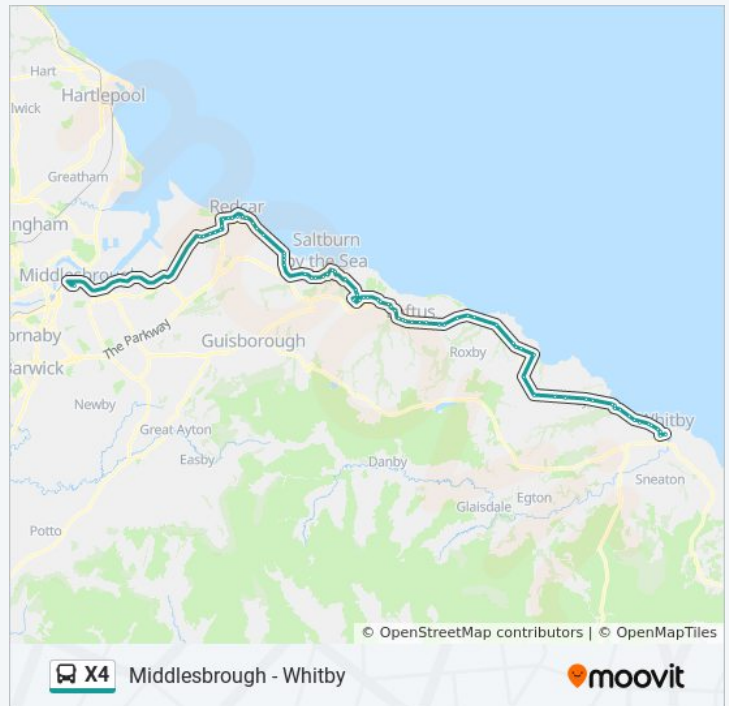

### X4 bus Info

**Direction:** Whitby

**Stops:** 78

**Trip Duration:** 113 min

**Line Summary:**

Craggs Hall Roundabout West, Brotton

Craggs Hall Roundabout East, Carlin How

Coronation Street, Carlin How