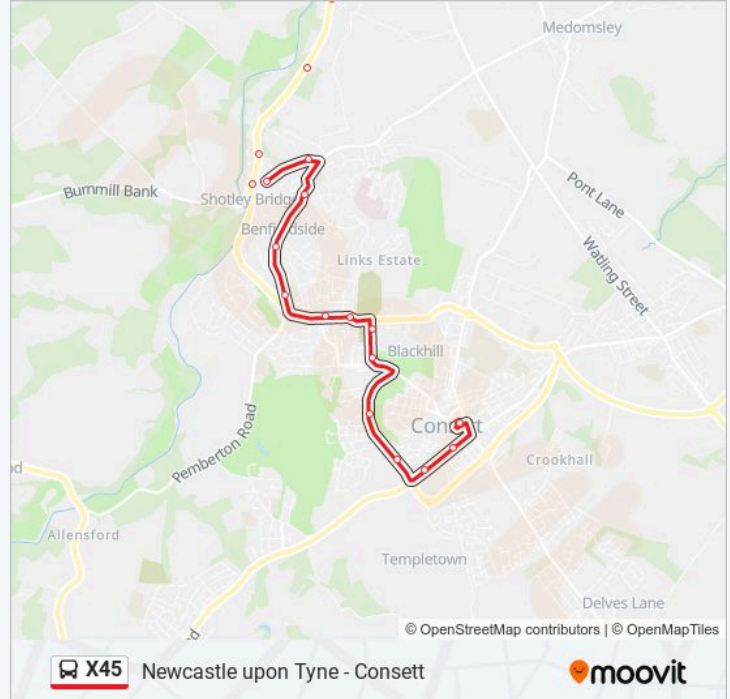

Derwentside College, Consett

Front Street, Consett

Consett Bus Station Stand E, Consett

Direction: Newcastle upon Tyne

54 stops

X45 bus Time Schedule

Newcastle upon Tyne Route Timetable:

Consett Bus Station Stand E, Consett
Front Street, Consett
Derwentside College, Consett
Tesco, Consett
Genesis Way, Consett
St Aidans Church, Blackhill
The Cricketers, Blackhill
Durham Road, Blackhill
St Andrews Church, Blackhill
The Old Post Office, Blackhill
Benfieldside Road, Shotley Bridge
Woodlands Road End, Shotley Bridge
Snows Green Road, Shotley Bridge
Catholic Church, Shotley Bridge
Cooperative Terrace, Shotley Bridge
Shotley Stables, Shotley Bridge
East Law, Ebchester
St Ebbas Way, Ebchester
Church, Ebchester
Aged Miners Homes, Ebchester
Sherburn Terrace, Low Westwood
Summerfield, Low Westwood
Derwent Care Home, Low Westwood
Dene Court, Hamsterley
Bank Top, Hamsterley
Derwent Cote Farm, Hamsterley
Second Lodge, Hamsterley
Hagg Farm, Hamsterley Mill
High Hamsterley Road, Hamsterley Mill
Lintzford, Rowlands Gill
Dipwood Road-Bowes Lyon Close, Rowlands Gill

Sunday	07:49 - 20:31
Monday	05:22 - 22:39
Tuesday	05:22 - 22:39
Wednesday	05:22 - 22:39
Thursday	05:22 - 22:39
Friday	05:22 - 22:39
Saturday	06:00 - 22:31

X45 bus Info

Direction: Newcastle upon Tyne

Stops: 54

Trip Duration: 62 min

Line Summary:

Dipwood Road-Orchard Road, Rowlands Gill

Station Road - Stirling Lane, Rowlands Gill

Station Road-Hollydene, Rowlands Gill

Lockhaugh Road-Dominies Close, Rowlands Gill

Lockhaugh Road-Hollin Hill Lane, Rowlands Gill

Lockhaugh Road-Thornley Lane, Lockhaugh

Lockhaugh Road-Glamis Crescent, Lockhaugh

Spa Well Road - Noel Avenue, Winlaton Mill

Derwenthaugh, Winlaton Mill

Spa Well Road, Winlaton Mill

Hexham Road - Broadmeadows Close, Swalwell