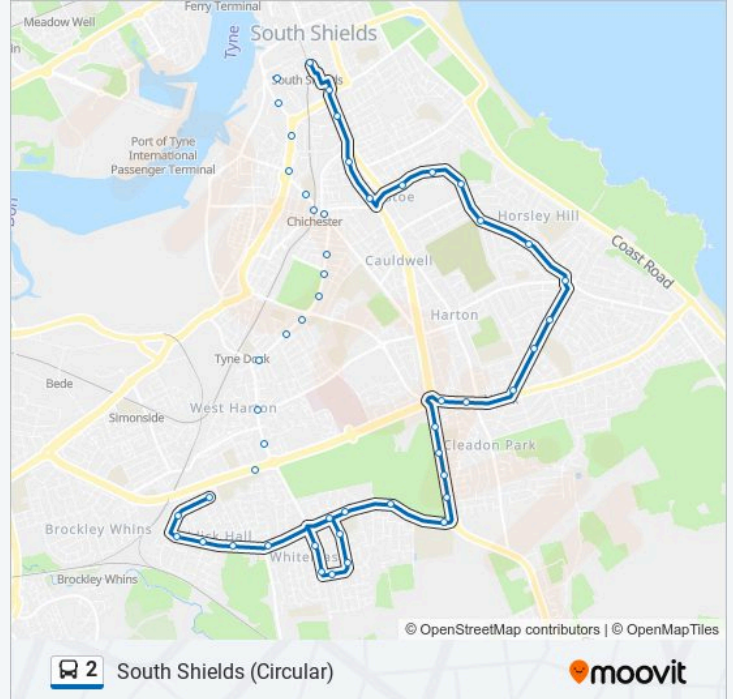

### Direction: South Shields

53 stops

[VIEW LINE SCHEDULE](#)

- Interchange, South Shields
- Coronation Street, South Shields
- Station Road-Industrial Estate, South Shields
- Western Approach-Victoria Road, Laygate
- Western Approach, Laygate
- Laygate-School, Laygate
- Beaufort Terrace, Chichester
- Stanhope Parade, Chichester
- Stanhope Road-Alverthorpe Street, West Park
- Stanhope Road-Wantage Street, West Park
- Stanhope Road - Lismore Avenue, West Park
- Stanhope Road - Ashley Road, West Park
- Stanhope Rd-Talbot Road, West Harton
- Stanhope Road-Boldon Lane, West Harton
- Boldon Lane - Harton Lane, West Harton
- Boldon Lane, West Harton
- John Reid Road-Whiteleas Way, Biddick Hall
- Sheridan Road - Chesterton Rd, Biddick Hall
- Sheridan Road-Kingsley Avenue, Biddick Hall
- Galsworthy Road-Sheridan Road, Biddick Hall
- Galsworthy Road-Bunyan Avenue, Biddick Hall

King George Road-Cleadon Park, Cleadon Park

Prince Edward Road-King George Road, Harton  
Nook

Harton Nook

Centenary Avenue-Prince Edward Road, Harton  
Nook

Centenary Avenue-East Avenue, Harton

Centenary Avenue-Barbour Avenue, Harton

Horsley Hill Square, Horsley Hill

Highfield Road-Cheviot Road, Horsley Hill

Highfield Road-North View, Horsley Hill

Highfield Road-Northfield Road, Westoe

Highfield Road-Westoe Drive, Westoe

Horsley Hill Road-Readhead Avenue, Westoe

Imeary Street - Dean Road, Westoe

Imeary Street-Chichester Road, Westoe

Westoe Road - Erskine Road, South Shields

Fowler Street - Town Hall, South Shields

Interchange, South Shields

2 bus time schedules and route maps are available in an offline PDF at [moovitapp.com](https://moovitapp.com). Use the Moovit App to see live bus times, train schedule or subway schedule, and step-by-step directions for all public transit in North East and Cumbria.