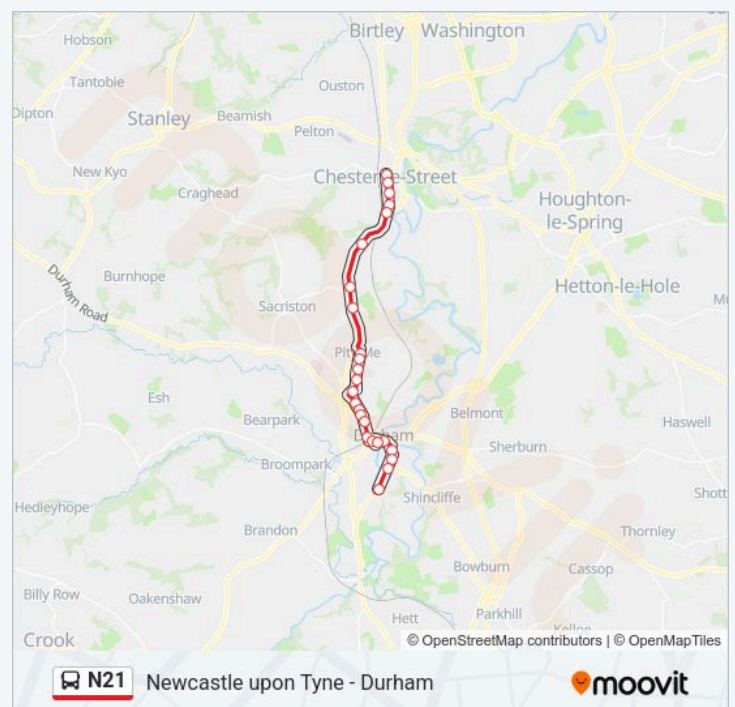

Gateshead Interchange, Gateshead

A184, Gateshead

Monument Market Street, Newcastle upon Tyne

Direction: Chester-Le-Street

25 stops

[VIEW LINE SCHEDULE](#)

South Road Colleges, Durham

New Inn - Church Street, Durham

N21 bus Info

Direction: Chester-Le-Street

Stops: 25

Trip Duration: 25 min

Line Summary:

Direction: Durham

62 stops

[VIEW LINE SCHEDULE](#)

- Monument Market Street, Newcastle upon Tyne
- Monument Grainger Street, Newcastle upon Tyne
- High Level Bridge North End, Newcastle upon Tyne
- Wellington Street, Gateshead
- Gateshead Interchange, Gateshead
- High West Street-Civic Centre, Gateshead
- Durham Road-Garage, Gateshead
- Durham Road-Northbourne Street, Shipcote
- Durham Road Saltwell Park, Saltwell
- Durham Road-Valley View, Low Fell
- Durham Road-Musgrave School, Low Fell
- Durham Road - Beaconsfield Road, Low Fell
- Durham Road-Engine Lane, Low Fell
- Durham Road-Library, Low Fell
- Durham Road-Cedars Green, Allerdene
- Durham Road-Calderwood Crescent, Allerdene
- Durham Road-Harlow Green, Allerdene
- Durham Road-Deneford, Allerdene
- Angel Of the North, Allerdene
- Durham Road-Northdene, Birtley
- Durham Road-Windsor Road, Birtley
- Durham Road-Croftside, Birtley
- Durham Road-Fire Station, Birtley
- Durham Road - Orchard Street, Birtley
- Durham Road-Co-Op, Birtley
- Durham Road-Harras Bank, Birtley
- Durham Road-Sports Ground, Birtley

Direction: Durham

Stops: 62

Trip Duration: 45 min

Line Summary:

Durham Road - York Road, Barley Mow

Durham Road - Drum Road, Barley Mow

North Lodge Estate, Chester-Le-Street

Lambton Worm Ph, Chester-Le-Street