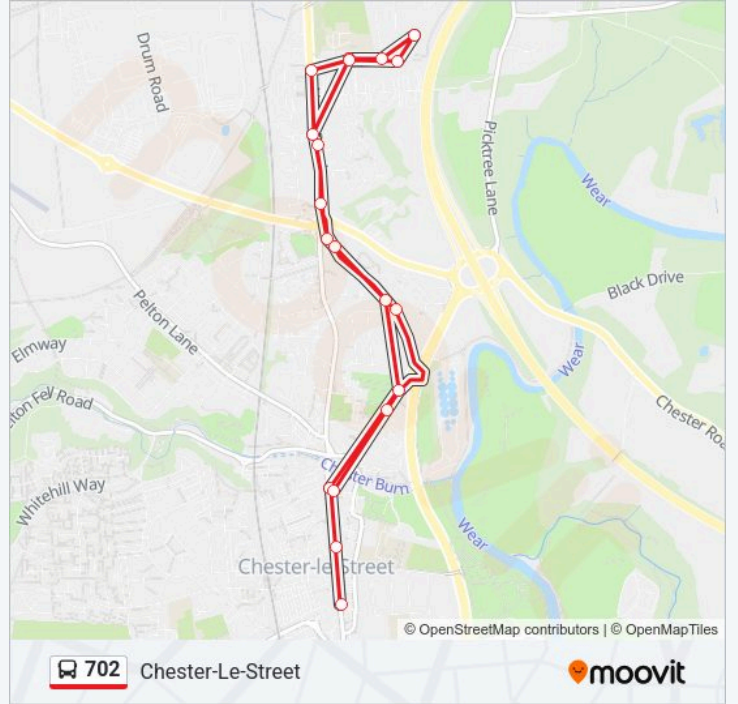

 **702 Line**

Chester-Le-Street

Get The App

The 702 bus line Chester-Le-Street has one route. For regular weekdays, their operation hours are:

(1) Chester-Le-Street: 10:30-14:30

Use the Moovit App to find the closest 702 bus station near you and find out when is the next 702 bus arriving.

Direction: Chester-Le-Street

19 stops

[VIEW LINE SCHEDULE](#)

- Front Street, Chester-Le-Street
- Picktree Lane Bus Depot, Chester-Le-Street
- Park Road North - Broadway, Chester-Le-Street
- Park Road - Newcastle Road, Chester-Le-Street
- Northlands Roundabout, Chester-Le-Street
- Lambton Worm Ph, Chester-Le-Street
- Lombard Drive - West, Chester-Le-Street
- Leander Avenue, Chester-Le-Street
- Merlin Drive, Chester-Le-Street
- Lombard Drive - East, Chester-Le-Street
- Lombard Drive - West, Chester-Le-Street
- North Lodge Estate, Chester-Le-Street
- Lambton Worm Ph, Chester-Le-Street
- Park Road - Newcastle Road, Chester-Le-Street
- Park Road North - Broadway, Chester-Le-Street
- Picktree Lane Bus Depot, Chester-Le-Street
- Front Street, Chester-Le-Street
- Lambton Arms Ph, Chester-Le-Street
- Black Horse, Chester-Le-Street

702 bus Time Schedule

Chester-Le-Street Route Timetable:

Monday	10:30-14:30
Tuesday	10:30-14:30
Wednesday	10:30-14:30
Thursday	10:30-14:30
Friday	10:30-14:30
Saturday	10:30-14:30
Sunday	Not Operational

702 bus Info

Direction: Chester-Le-Street

Stops: 19

Trip Duration: 17 min

Line Summary:

702 bus time schedules and route maps are available in an offline PDF at moovitapp.com. Use the Moovit App to see live bus times, train schedule or subway schedule, and step-by-step directions for all public transit in North East and Cumbria.