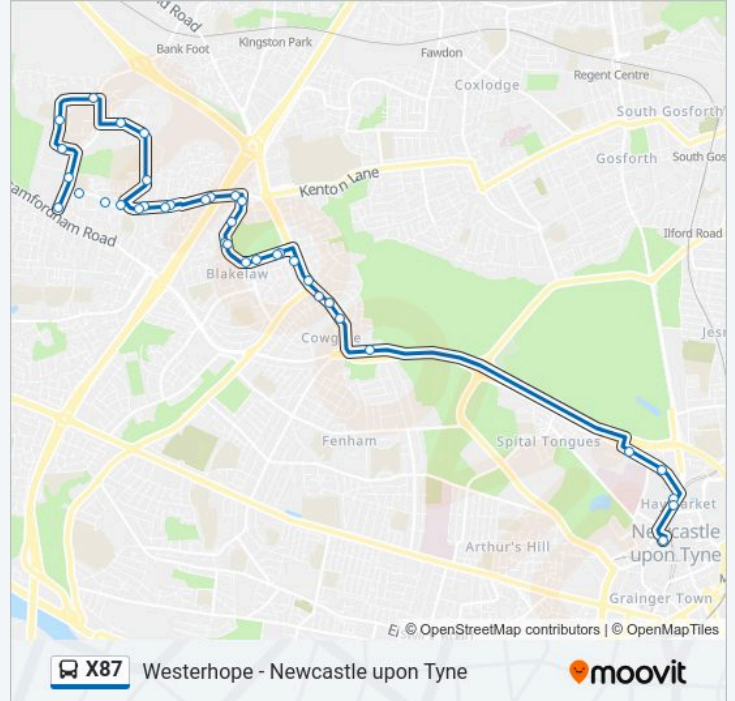

X87 bus Info

Direction: Newcastle upon Tyne

Stops: 37

Trip Duration: 43 min

Line Summary:

Newbiggin Hall Bedeburn Road, Newbiggin Hall

Bedeburn Road-East Thorpe, Newbiggin Hall

Trevelyan Drive - Eastgarth, Newbiggin Hall

Trevelyan Drive-Eastgarth, Newbiggin Hall

Trevelyan Drive-Langleeford Road, Newbiggin Hall

Etal Lane-Kyloe Place, Newbiggin Hall

Etal Lane-Haggerston Crescent, Newbiggin Hall

Etal Lane-Etal Way, Newbiggin Hall

Cragston Avenue-Craigmillar Avenue, Kenton Bar

Cragstone Avenue, Blakelaw

Blakelaw Road-Sunnyway, Blakelaw

Blakelaw Road-Wilbury Place, Blakelaw

Ponteland Road-Eastern Way, Cowgate

Ponteland Road-St Peters Church, Cowgate

Ponteland Road - Moorhead, Cowgate

Claremont Rd-Claremont Pl, Newcastle upon Tyne

Claremont Road-Museum, Newcastle upon Tyne

Haymarket Barras Bridge, Newcastle upon Tyne

Eldon Square Bus Station, Newcastle upon Tyne