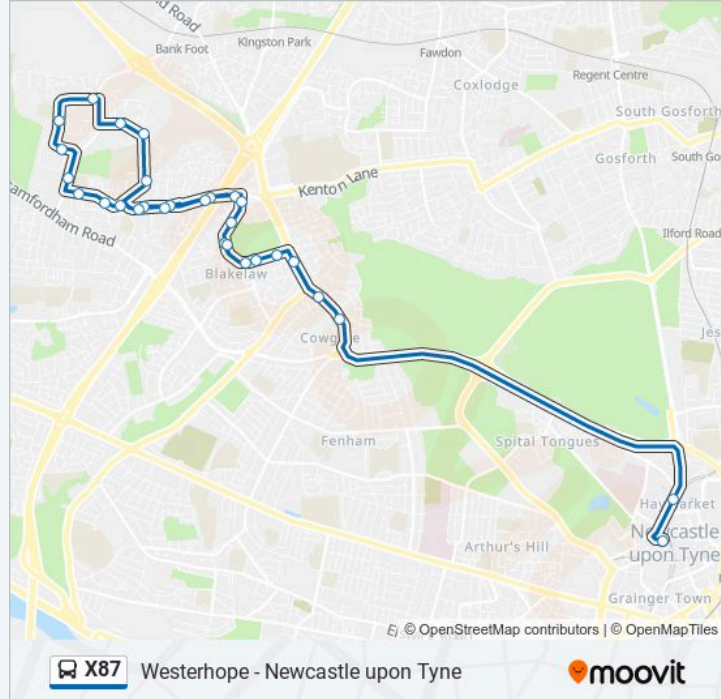

Direction: Blakelaw

29 stops

[VIEW LINE SCHEDULE](#)

- Eldon Square Bus Station, Newcastle upon Tyne
- Haymarket Barras Bridge, Newcastle upon Tyne
- Ponteland Road - Greenhill View, Cowgate
- Ponteland Road-Springfield Road, Cowgate
- Ponteland Road-Fuchsia Place, Blakelaw
- Blakelaw Road-Wilbury Place, Blakelaw
- Blakelaw Road-Sunnyway, Blakelaw
- Cragstone Avenue, Blakelaw
- Cragston Avenue, Blakelaw
- Etal Lane-Cragston Avenue, Kenton Bar
- Etal Lane-Etal Way, Newbiggin Hall
- Etal Lane-Haggerston Crescent, Newbiggin Hall
- Etal Lane-Kyloe Place, Newbiggin Hall
- Trevelyan Drive-Etal Lane, Newbiggin Hall
- Trevelyan Drive-Mortimer Avenue, Newbiggin Hall
- Trevelyan Drive-Anson Place, Newbiggin Hall
- Newbiggin Lane-Redburn Road, Newbiggin Hall
- Bedeburn Road-Westgarth, Newbiggin Hall
- Newbiggin Hall Bedeburn Road, Newbiggin Hall
- Bedeburn Road-East Thorpe, Newbiggin Hall
- Trevelyan Drive - Eastgarth, Newbiggin Hall

Line Summary:

Trevelyan Drive-Eastgarth, Newbiggin Hall

Trevelyan Drive-Langleeford Road, Newbiggin Hall

Etal Lane-Kyloe Place, Newbiggin Hall

Etal Lane-Haggerston Crescent, Newbiggin Hall

Etal Lane-Etal Way, Newbiggin Hall

Cragston Avenue-Craigmillar Avenue, Kenton Bar

Cragstone Avenue, Blakelaw

Blakelaw Road-Sunnyway, Blakelaw

Direction: Newcastle upon Tyne

37 stops

[VIEW LINE SCHEDULE](#)

Eldon Square Bus Station, Newcastle upon Tyne

X87 bus Info

Direction: Newcastle upon Tyne

Stops: 37

Trip Duration: 43 min

Line Summary:

Newbiggin Hall Bedeburn Road, Newbiggin Hall

Bedeburn Road-East Thorpe, Newbiggin Hall

Trevelyan Drive - Eastgarth, Newbiggin Hall