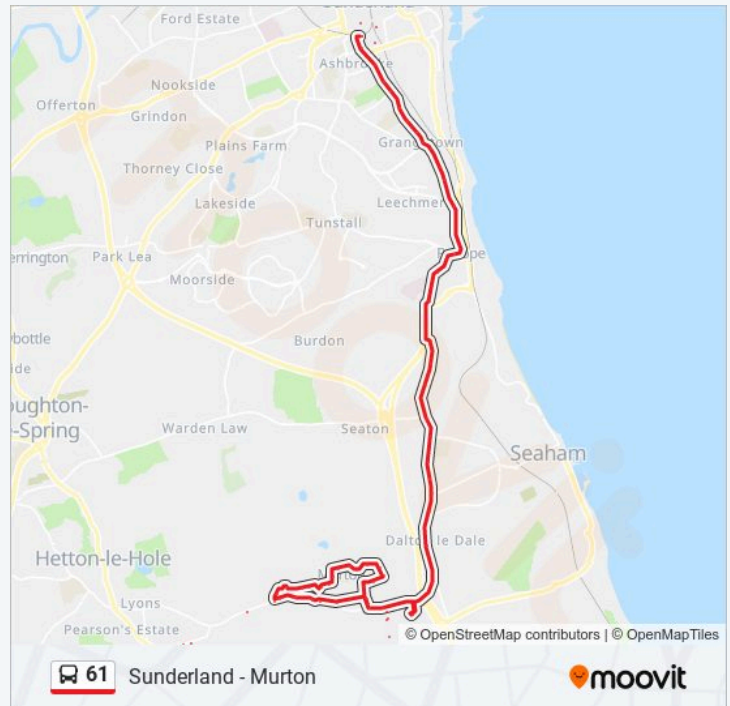

Station Road South, Murton

Saturday

05:23 - 22:47

### 61 bus Info

**Direction:** Sunderland

**Stops:** 85

**Trip Duration:** 52 min

**Line Summary:**

Station Estate South, Murton

Station Estate North, Murton

Wellfield Road, Murton