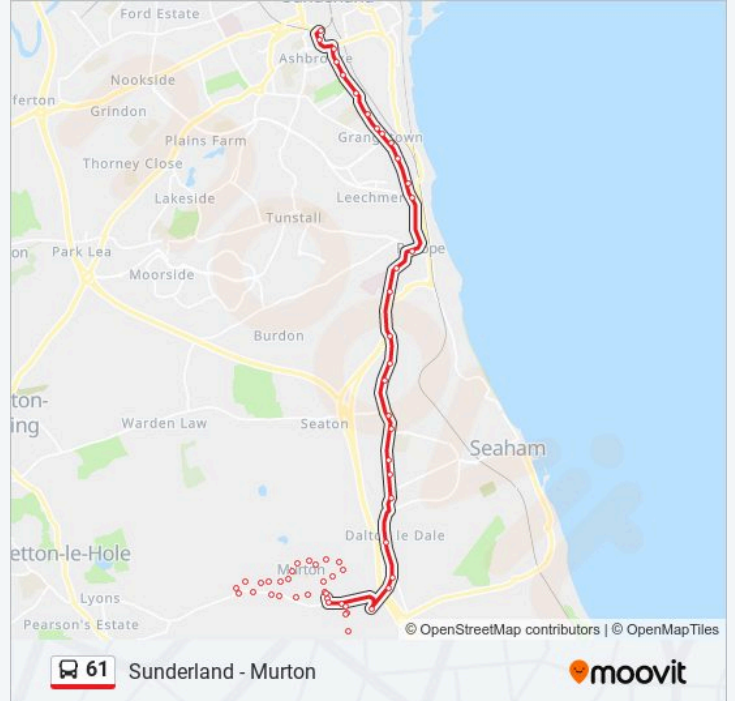

Use the Moovit App to find the closest 61 bus station near you and find out when is the next 61 bus arriving.

Direction: Murton

54 stops

[VIEW LINE SCHEDULE](#)

- Sunderland Interchange, Sunderland (A)
- Stockton Road, Sunderland
- Burdon Road-Bede Place, Ashbrooke
- Ryhope Road-Mowbray Road, Ashbrooke
- Ryhope Road-Cedars Court, Ashbrooke
- Ryhope Road-China Street, Grangetown
- Ryhope Road-Ryton Square, Grangetown
- Ryhope Road-Weldon Avenue, Grangetown
- Ryhope Road - Hollywood Road, Grangetown
- Ryhope Road - Ocean Road, Grangetown
- Ryhope Road-Askrigg Avenue, Grangetown
- Ryhope Road-Angram Drive, Grangetown
- Ryhope Road-Salterfen Road, Grangetown
- The Village, Ryhope Village
- Ryhope Hospitals, Ryhope Village
- Stockton Road-Hawksley Grange, Ryhope Village
- Grange Mount House, Seaham Grange
- Seaham Grange Farm, Seaham Grange
- Glebe Est - Four Houses, Seaham Grange
- Byron Terrace, New Seaham
- Mill Inn - Stockton Road, New Seaham

Direction: Murton

Stops: 54

Trip Duration: 26 min

Line Summary:

Eastlea Store, New Seaham  
Westlea Shops, New Seaham  
Mount Pleasant, New Seaham  
Times Inn, Dalton-Le-Dale  
Road End, Cold Hesledon  
Forklift, Cold Hesledon  
Shopping Centre, Dalton Park  
Crossings, Murton  
Colliery Inn, Murton  
Store Clock, Murton  
Ripon Terrace, Murton  
Knaresborough Road, Murton  
Church Lane, Murton  
Cenotaph, Murton  
Station Road, Murton  
Station Road South, Murton  
Station Estate South, Murton  
Station Estate North, Murton  
Wellfield Road, Murton  
Wellfield Road Club, Murton  
Hostel, Murton  
Barnes Road, Murton  
Webb Avenue, Murton  
Burnip Road, Murton  
Toft Crescent, Murton  
Mann Crescent, Murton  
Truro Avenue, Murton  
Bude Square, Murton  
Penryn Avenue, Murton  
Pit Road, Murton  
Woods Terrace, Murton  
Store Clock, Murton