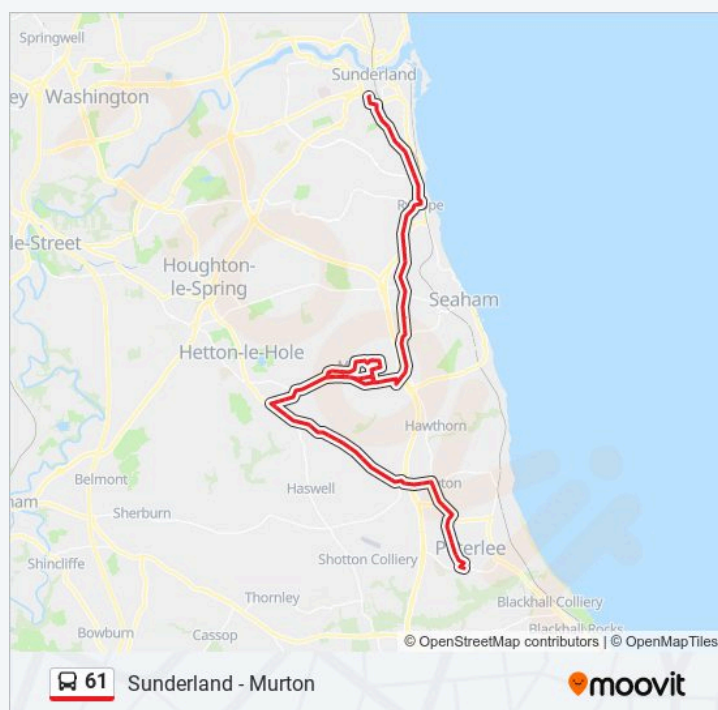

**Direction: Peterlee**

84 stops

[VIEW LINE SCHEDULE](#)

- Sunderland Interchange, Sunderland (A)
- Stockton Road, Sunderland
- Burdon Road-Bede Place, Ashbrooke
- Ryhope Road-Mowbray Road, Ashbrooke
- Ryhope Road-Cedars Court, Ashbrooke
- Ryhope Road-China Street, Grangetown
- Ryhope Road-Ryton Square, Grangetown
- Ryhope Road-Weldon Avenue, Grangetown
- Ryhope Road - Hollywood Road, Grangetown
- Ryhope Road - Ocean Road, Grangetown
- Ryhope Road-Askrigg Avenue, Grangetown
- Ryhope Road-Angram Drive, Grangetown
- Ryhope Road-Salterfen Road, Grangetown
- The Village, Ryhope Village
- Ryhope Hospitals, Ryhope Village
- Stockton Road-Hawksley Grange, Ryhope Village
- Grange Mount House, Seaham Grange
- Seaham Grange Farm, Seaham Grange
- Glebe Est - Four Houses, Seaham Grange
- Byron Terrace, New Seaham
- Mill Inn - Stockton Road, New Seaham
- Eastlea Store, New Seaham
- Westlea Shops, New Seaham
- Mount Pleasant, New Seaham
- Times Inn, Dalton-Le-Dale
- Road End, Cold Hesledon
- Forklift, Cold Hesledon
- Shopping Centre, Dalton Park

**61 bus Info**

**Direction:** Peterlee

**Stops:** 84

**Trip Duration:** 65 min

**Line Summary:**

Crossings, Murton

Colliery Inn, Murton

Store Clock, Murton