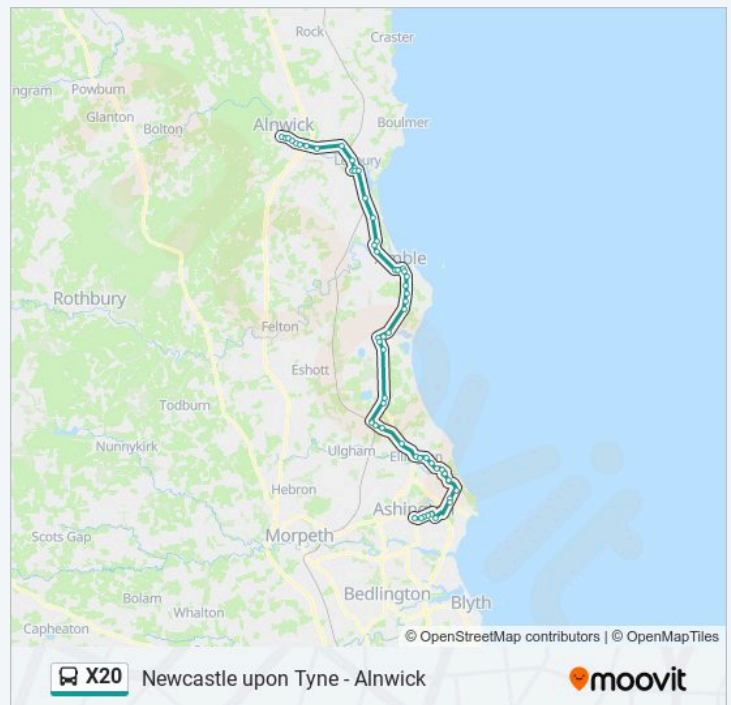

Direction: Ashington

57 stops

[VIEW LINE SCHEDULE](#)

- Bus Station, Alnwick
- Green Batt, Alnwick
- Playhouse, Alnwick
- Infirmary, Alnwick
- St Paul's Rc School, Alnwick
- Ravensmede, Alnwick
- Oaky Balks, Alnwick
- Alndyke, Hawkhill
- Main Road, Hawkhill
- Road End, Lesbury
- Curly Lane North End, Alnmouth Station
- Curly Lane, Alnmouth Station
- South View, Hipsburn
- Roundabout, Hipsburn
- Road End, High Buston
- Shortridge Hall Road End, Shortridge
- Coquet Bridge, Warkworth
- Market Place, Warkworth
- Beal Bank Top, Warkworth
- The Wynd, Amble by the Sea
- High Street, Amble by the Sea
- Fourways, Amble by the Sea
- Percy Drive-Health Centre, Amble by the Sea
- Percy Drive-Philip Drive, Amble by the Sea
- Percy Drive-Industrial Estate, Amble by the Sea
- Hauxley Road End, Radcliffe
- Centre, Radcliffe
- Togston East Farm, Radcliffe

X20 Time Schedule

Ashington Route Timetable:

Sunday	Not Operational
Monday	17:49
Tuesday	17:49
Wednesday	17:49
Thursday	17:49
Friday	17:49
Saturday	17:49

X20 Info

Direction: Ashington

Stops: 57

Trip Duration: 68 min

Line Summary:

Hadston Road, Hadston
Estate Shops, Hadston
Hadston Road End, Hadston
Smally's Bar, Red Row
Market Place, Red Row
Roundabout, Widdrington Village
Church, Widdrington Village
Level Crossing, Widdrington Station
Mile Road, Widdrington Station
Old Ferneybeds Road, Widdrington Station
Ramsey, Widdrington Station
Hagg House Farm, Ellington
Plough, Ellington
Library, Ellington
Former Colliery, Ellington
Colliery Tavern, Lynemouth
Fenham Road, Lynemouth
Post Office, Lynemouth
Resource Centre, Lynemouth
Power Station North Entrance, Lynemouth
Power Station Main Entrance, Lynemouth
Woodhorn Mill, Woodhorn
Woodhorn Crossroads, Woodhorn
Main Entrance, Wansbeck Hospital
Woodhorn Villas, Wansbeck Hospital
Tweed Street, Wansbeck Hospital
Alexandra Road Top, Ashington
Hawthorn Road Top, Ashington
Bus Station, Ashington