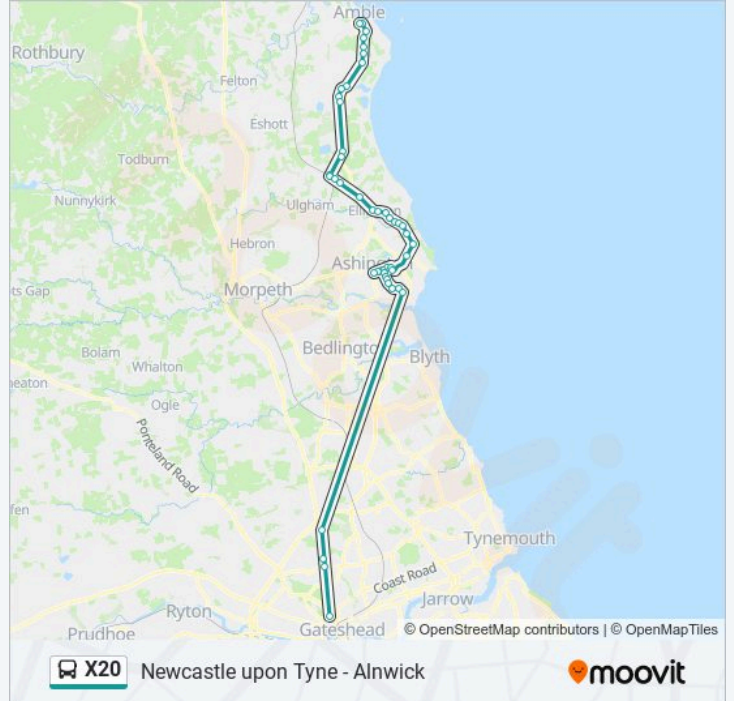

Mile Road, Widdrington Station

Level Crossing, Widdrington Station

Church, Widdrington Village

Roundabout, Widdrington Village

Market Street, Red Row

Smally's Bar, Red Row

Estate Shops, Hadston

Hadston Road, Hadston

Togston East Farm, Radcliffe

Centre, Radcliffe

Hauxley Road End, Radcliffe

Percy Drive-Industrial Estate, Amble by the Sea

Percy Drive-Philip Drive, Amble by the Sea

Percy Street-Health Centre, Amble by the Sea

Direction: Ashington

57 stops

[VIEW LINE SCHEDULE](#)

- Bus Station, Alnwick
- Green Batt, Alnwick
- Playhouse, Alnwick
- Infirmary, Alnwick
- St Paul's Rc School, Alnwick
- Ravensmede, Alnwick
- Oaky Balks, Alnwick
- Alndyke, Hawkhill
- Main Road, Hawkhill
- Road End, Lesbury
- Curly Lane North End, Alnmouth Station
- Curly Lane, Alnmouth Station
- South View, Hipsburn
- Roundabout, Hipsburn
- Road End, High Buston
- Shortridge Hall Road End, Shortridge
- Coquet Bridge, Warkworth
- Market Place, Warkworth
- Beal Bank Top, Warkworth
- The Wynd, Amble by the Sea
- High Street, Amble by the Sea
- Fourways, Amble by the Sea
- Percy Drive-Health Centre, Amble by the Sea
- Percy Drive-Philip Drive, Amble by the Sea
- Percy Drive-Industrial Estate, Amble by the Sea
- Hauxley Road End, Radcliffe
- Centre, Radcliffe
- Togston East Farm, Radcliffe

Hagg House Farm, Ellington

Ramsey, Widdrington Station

Old Ferneybeds Road, Widdrington Station

Mile Road, Widdrington Station

X20 time schedules and route maps are available in an offline PDF at moovitapp.com. Use the Moovit App to see live bus times, train schedule or subway schedule, and step-by-step directions for all public transit in North East and Cumbria.