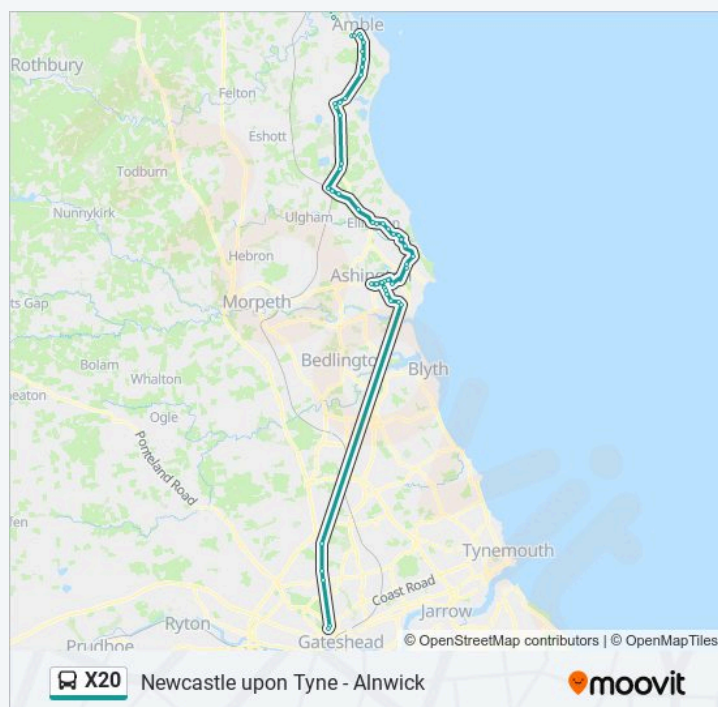

Monday 05:55 - 16:44

Tuesday 05:55 - 16:44

Wednesday 05:55 - 16:44

Thursday 05:55 - 16:44

Friday 05:55 - 16:44

Saturday 07:05 - 16:44

X20 Info

Direction: Newcastle upon Tyne

Stops: 70

Trip Duration: 117 min

Line Summary:

Market Place, Red Row

Roundabout, Widdrington Village

Church, Widdrington Village

Level Crossing, Widdrington Station

Mile Road, Widdrington Station