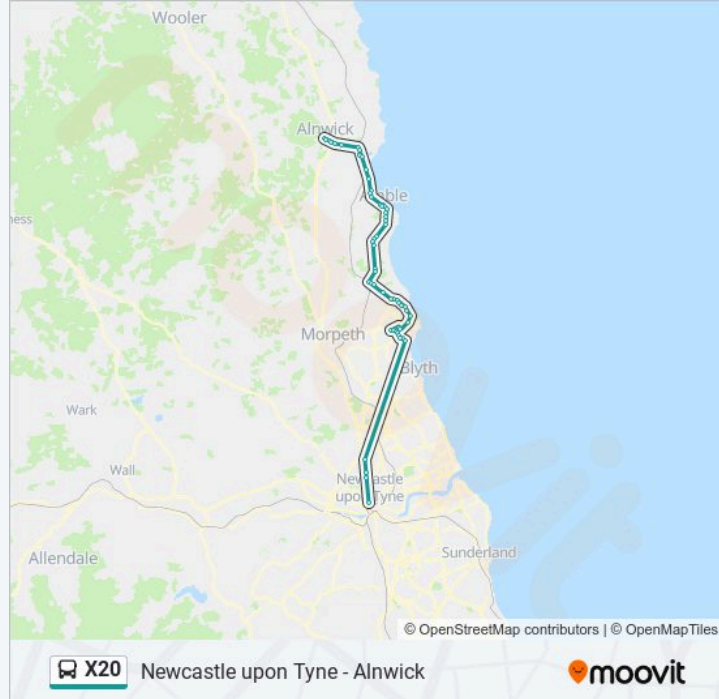

Hagg House Farm, Ellington

Ramsey, Widdrington Station

Old Ferneybeds Road, Widdrington Station

Mile Road, Widdrington Station

Level Crossing, Widdrington Station

Church, Widdrington Village

Roundabout, Widdrington Village

Market Street, Red Row

Smally's Bar, Red Row

Estate Shops, Hadston

Hadston Road, Hadston

Togston East Farm, Radcliffe

Centre, Radcliffe

Hauxley Road End, Radcliffe

Percy Drive-Industrial Estate, Amble by the Sea

Percy Drive-Philip Drive, Amble by the Sea

Percy Street-Health Centre, Amble by the Sea

Fourways, Amble by the Sea

High Street, Amble by the Sea

The Wynd, Amble by the Sea

Beal Bank Top, Warkworth

Market Place, Warkworth

Coquet Bridge, Warkworth

Shortridge Hall Road End, Shortridge

Road End, High Buston

Roundabout, Hipsburn

South View, Hipsburn

Curly Lane, Alnmouth Station

Curly Lane North End, Alnmouth Station

Road End, Lesbury