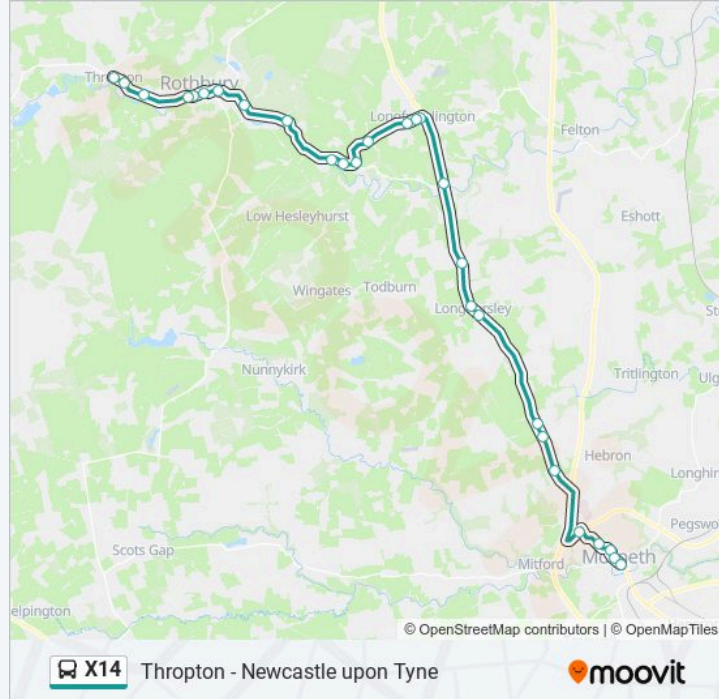

Stops: 15

Trip Duration: 22 min

Line Summary:

Direction: Morpeth

15 stops

[VIEW LINE SCHEDULE](#)

- Haymarket Bus Station, Newcastle upon Tyne
- High Street - Ivy Road, Gosforth
- Regent Centre Interchange, Gosforth
- Great North Road-Brunton Lane, Gosforth
- High Clifton, Clifton
- Clifton Farm, Clifton
- Garage, Clifton
- Catchburn Farm, Loansdean
- The Fairway, Loansdean
- The Kylins, Loansdean
- Sun Inn, Morpeth
- Mafeking Roundabout, Morpeth
- Castle Square, Morpeth
- Damside, Morpeth
- Bus Station, Morpeth

Line Summary:

Direction: Morpeth

28 stops

[VIEW LINE SCHEDULE](#)

- Three Wheat Heads, Thropton
- Cross Keys, Thropton
- Pondicherry Road End, Rothbury
- West End, Rothbury
- Library, Rothbury
- Queen's Head, Rothbury
- Whitton View, Rothbury
- Reivers Well Gate, Cragside
- Cragend Cottages, Cragside
- Pauperhaugh Bridge, Pauperhaugh
- Priors Gate, Pauperhaugh
- New Houses, Brinkburn
- Healey Cote, Longframlington
- Cheviot Lodge, Longframlington
- Church Street, Longframlington
- St Mary's Church, Longframlington
- Main Road, Weldon Bridge
- Linden Hall, Longhorsley

Stops: 28

Trip Duration: 44 min

Line Summary:

Green, Longhorsley

Whitegates, Longhorsley

Herons Close, Espley Hall

Espley Hall Road End, Espley Hall

Garden Centre, Heighley Gate

A192-Fairmoor, Northgate Hospital

Main Road, Lancaster Park

Pottery Bank, Morpeth

Newgate Street, Morpeth

Bus Station, Morpeth

Direction: Newcastle upon Tyne

49 stops

[VIEW LINE SCHEDULE](#)