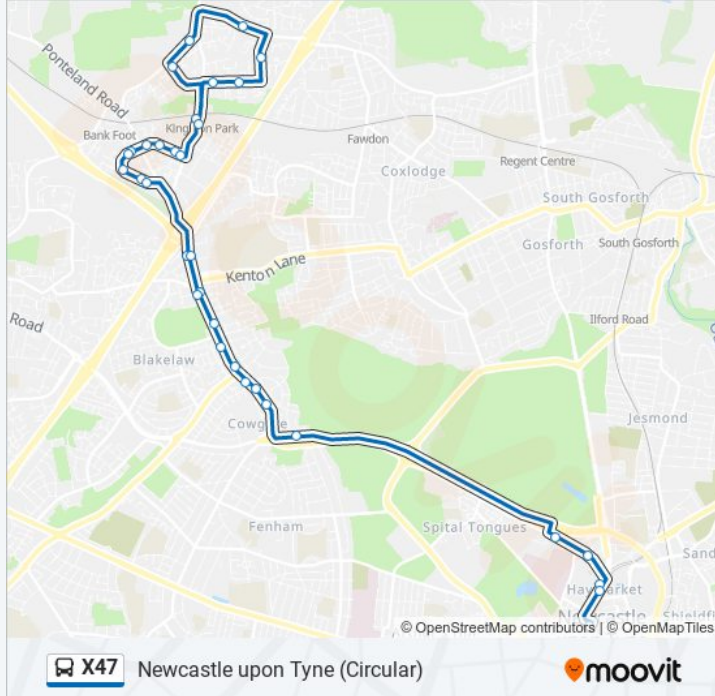

### Direction: Newcastle upon Tyne

34 stops

[VIEW LINE SCHEDULE](#)

- Eldon Square Bus Station, Newcastle upon Tyne
- Haymarket Barras Bridge, Newcastle upon Tyne
- Ponteland Road - Greenhill View, Cowgate
- Ponteland Road-Springfield Road, Cowgate
- Ponteland Road-Fuchsia Place, Blakelaw
- Ponteland Road - Antrim Close, Kenton Bar
- Ponteland Road - St Buryan Crescent, Kenton Bar
- Tudor Way-Blackheath Court, Kingston Park
- Tudor Way-Sheen Court, Kingston Park
- Tudor Way-Wilmington Close, Kingston Park
- Tudor Way - Lydford Court, Kingston Park
- Tudor Way-Petherton Court, Kingston Park
- Brunton Lane, Kingston Park
- Windsor Way-Hersham Close, Kingston Park
- Windsor Way-Windsor Walk, Kingston Park
- Windsor Way-Fawdon Walk, Kingston Park
- Kingston Park Road, Kingston Park
- Brunton Road-Esher Court, Kingston Park

### X47 bus Info

**Direction:** Newcastle upon Tyne

**Stops:** 34

**Trip Duration:** 46 min

**Line Summary:**

Windsor Way-Brunton Road, Kingston Park

Brunton Lane, Kingston Park

Tudor Way-Brunton Lane, Kingston Park

Tudor Way - Stuart Court, Kingston Park

Tudor Way-Wilmington Close, Kingston Park

Tudor Way-Tynell Walk, Kingston Park

Ponteland Road - Hazeldene Avenue, Kenton Bar

Ponteland Road - Kenton Lane, Kenton Bar

Haymarket Barras Bridge, Newcastle upon Tyne

Eldon Square Bus Station, Newcastle upon Tyne

X47 bus time schedules and route maps are available in an offline PDF at [moovitapp.com](https://moovitapp.com). Use the [Moovit App](#) to see live bus times, train schedule or subway schedule, and step-by-step directions for all public transit in North East and Cumbria.