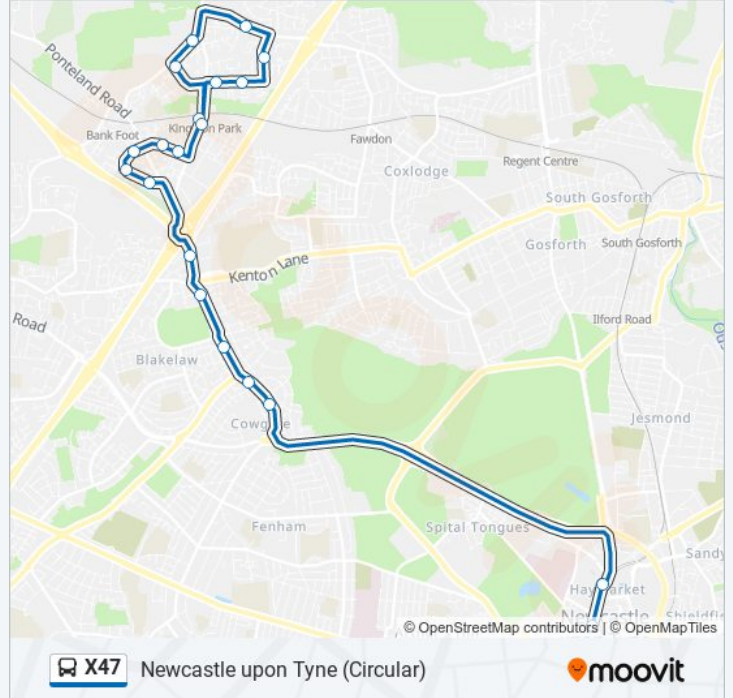

Tudor Way-Wilmington Close, Kingston Park

Tudor Way - Lydford Court, Kingston Park

Tudor Way-Petherton Court, Kingston Park

Brunton Lane, Kingston Park

Windsor Way-Hersham Close, Kingston Park

Windsor Way-Windsor Walk, Kingston Park

Windsor Way-Fawdon Walk, Kingston Park

Kingston Park Road, Kingston Park

Brunton Road-Esher Court, Kingston Park

### X47 bus Info

**Direction:** Kingston Park

**Stops:** 20

**Trip Duration:** 26 min

**Line Summary:**

Windsor Way-Brunton Road, Kingston Park

Brunton Lane, Kingston Park

### Direction: Newcastle upon Tyne

34 stops

[VIEW LINE SCHEDULE](#)

- Eldon Square Bus Station, Newcastle upon Tyne
- Haymarket Barras Bridge, Newcastle upon Tyne
- Ponteland Road - Greenhill View, Cowgate
- Ponteland Road-Springfield Road, Cowgate
- Ponteland Road-Fuchsia Place, Blakelaw
- Ponteland Road - Antrim Close, Kenton Bar
- Ponteland Road - St Buryan Crescent, Kenton Bar
- Tudor Way-Blackheath Court, Kingston Park
- Tudor Way-Sheen Court, Kingston Park
- Tudor Way-Wilmington Close, Kingston Park
- Tudor Way - Lydford Court, Kingston Park
- Tudor Way-Petherton Court, Kingston Park
- Brunton Lane, Kingston Park
- Windsor Way-Hersham Close, Kingston Park
- Windsor Way-Windsor Walk, Kingston Park
- Windsor Way-Fawdon Walk, Kingston Park
- Kingston Park Road, Kingston Park
- Brunton Road-Esher Court, Kingston Park