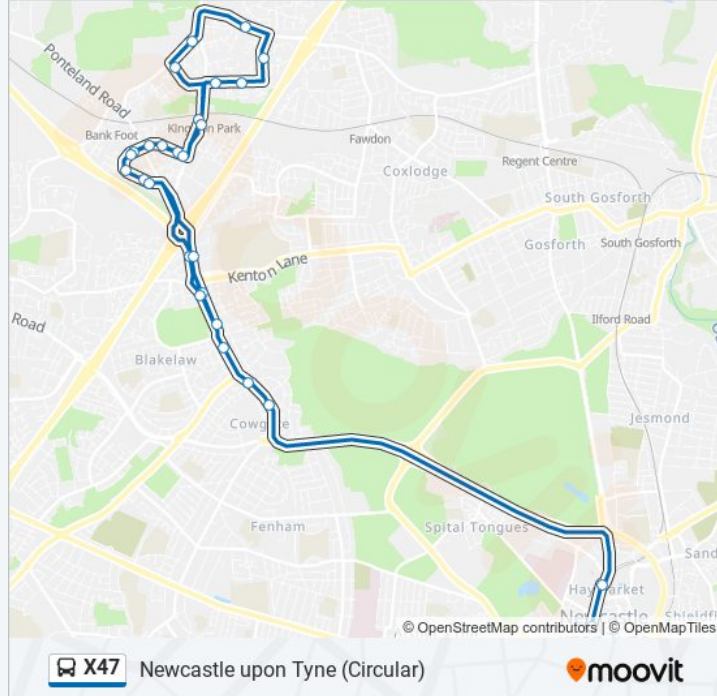

### Direction: Kenton Bar

27 stops

[VIEW LINE SCHEDULE](#)

- Eldon Square Bus Station, Newcastle upon Tyne
- Haymarket Barras Bridge, Newcastle upon Tyne
- Ponteland Road - Greenhill View, Cowgate
- Ponteland Road-Springfield Road, Cowgate
- Ponteland Road-Fuchsia Place, Blakelaw
- Ponteland Road - Antrim Close, Kenton Bar
- Ponteland Road - St Buryan Crescent, Kenton Bar
- Tudor Way-Blackheath Court, Kingston Park
- Tudor Way-Sheen Court, Kingston Park
- Tudor Way-Wilmington Close, Kingston Park
- Tudor Way - Lydford Court, Kingston Park
- Tudor Way-Petherton Court, Kingston Park
- Brunton Lane, Kingston Park
- Windsor Way-Hersham Close, Kingston Park
- Windsor Way-Windsor Walk, Kingston Park
- Windsor Way-Fawdon Walk, Kingston Park
- Kingston Park Road, Kingston Park
- Brunton Road-Esher Court, Kingston Park
- Windsor Way-Brunton Road, Kingston Park
- Brunton Lane, Kingston Park
- Tudor Way-Brunton Lane, Kingston Park
- Tudor Way - Stuart Court, Kingston Park

### X47 bus Info

**Direction:** Kenton Bar

**Stops:** 27

**Trip Duration:** 32 min

**Line Summary:**

Tudor Way-Wilmington Close, Kingston Park

Tudor Way-Tynell Walk, Kingston Park

Ponteland Road - Hazeldene Avenue, Kenton Bar

Ponteland Road - Kenton Lane, Kenton Bar

Cowgate-Ponteland Road, Kenton Bar

### Direction: Kingston Park

20 stops

[VIEW LINE SCHEDULE](#)

Eldon Square Bus Station, Newcastle upon Tyne

Haymarket Barras Bridge, Newcastle upon Tyne

Ponteland Road - Greenhill View, Cowgate

Ponteland Road-Springfield Road, Cowgate