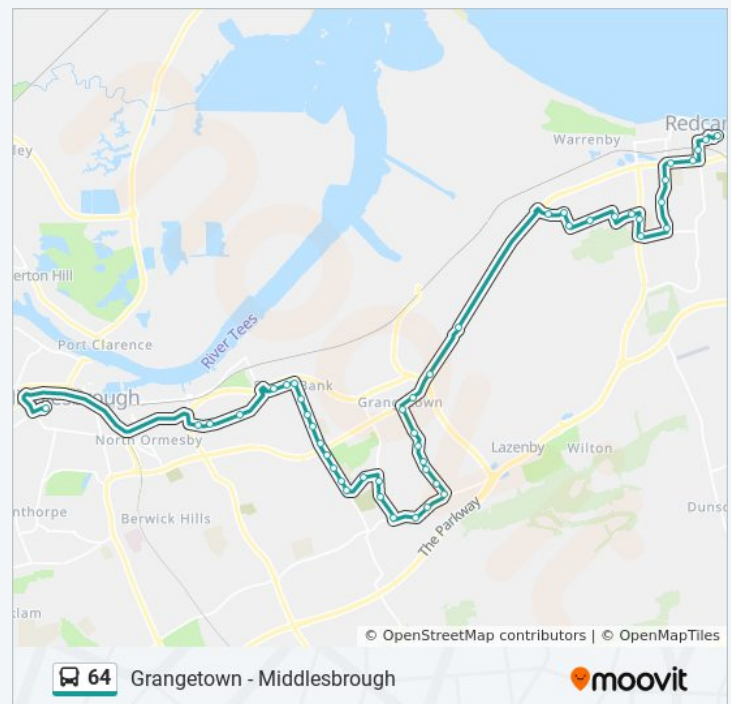

64 bus Info

Direction: Middlesbrough

Stops: 47

Trip Duration: 32 min

Line Summary:

Corus

International West Gate, Grangetown

St David's Road, Grangetown

Sunday	Not Operational
Monday	5:30 PM - 6:10 PM
Tuesday	5:30 PM - 6:10 PM
Wednesday	5:30 PM - 6:10 PM
Thursday	5:30 PM - 6:10 PM
Friday	5:30 PM - 6:10 PM
Saturday	5:30 PM - 6:10 PM

64 bus Info

Direction: Redcar

Stops: 47

Trip Duration: 56 min

Line Summary:

Corus

International East Gate, Dormanstown

Broadway West, Dormanstown

Wilton Avenue, Dormanstown

The Green, Dormanstown