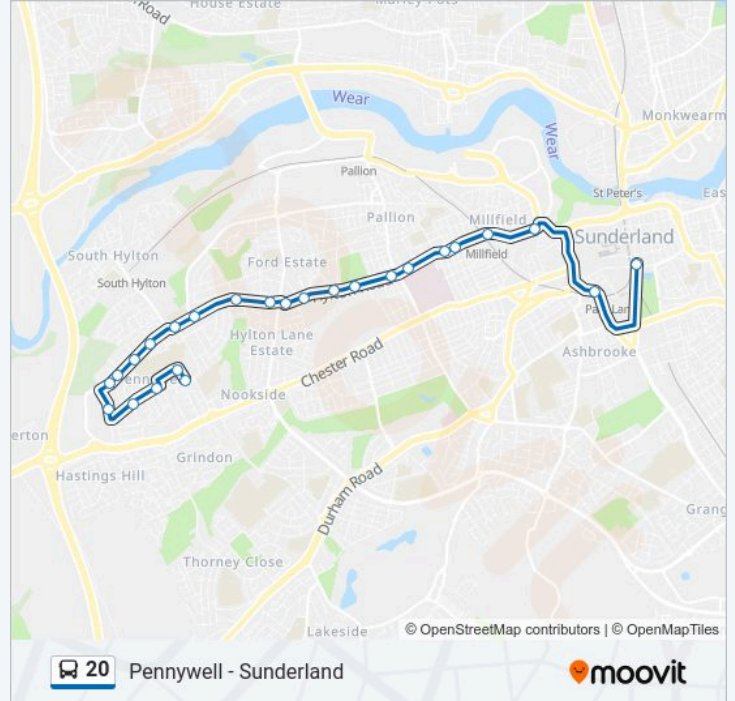

Use the Moovit App to find the closest 20 bus station near you and find out when is the next 20 bus arriving.

Direction: Pennywell

28 stops

[VIEW LINE SCHEDULE](#)

- Fawcett Street, Sunderland
- Holmeside, Sunderland
- Sunderland Green Terrace, Sunderland
- Hylton Road-Deptford Road, Millfield
- Hylton Road-St Marks Church, Millfield
- Millfield Metro, Millfield
- Hylton Road-Gilsland Street, Millfield
- Royal Hospital Hylton Road H, Millfield
- Hylton Road-Erith Terrace, Ford
- Hylton Road-Cemetery, Ford
- Hylton Road-Fordham Road, Ford
- Hylton Road-Hadleigh Road, Hylton Lane Estate
- Havelock Council Offices, Hylton Lane Estate
- Hylton Road-Havelock Hospital, Hylton Lane Estate
- Hylton Road-Palgrave Road, Pennywell
- St Annes, Pennywell
- Portsmouth Road-Hylton Road, Pennywell
- Portsmouth Road-Shopping Precinct, Pennywell
- Portsmouth Road-Pennywell Road, Pennywell
- Parkhurst Road, Pennywell
- Presthope Road-Portslade Road, Pennywell

20 bus Info

Direction: Sunderland

Stops: 25

Trip Duration: 24 min

Line Summary:

Hylton Road-Bexley Street, Ford

Royal Hospital Hylton Road G, Millfield

Hylton Road-Hume Street, Millfield

Hylton Road-John Candlish Road, Millfield

Millfield Metro, Millfield

Hylton Road-Trimdon Street, Millfield

Stockton Road-Mary Street, Sunderland

Fawcett Street, Sunderland

20 bus time schedules and route maps are available in an offline PDF at moovitapp.com. Use the Moovit App to see live bus times, train schedule or subway schedule, and step-by-step directions for all public transit in North East and Cumbria.