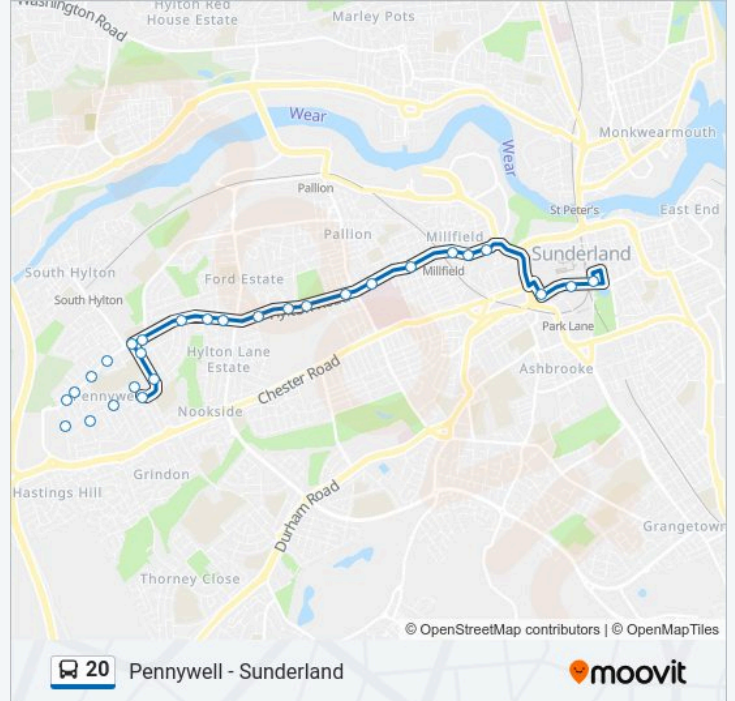

Presthope Road-Perivale Road, Pennywell

Prestbury Road, Pennywell

Hylton Road-Penistone Road, Pennywell

Hylton Road-Number 639, Pennywell

Hylton Road-Parkhurst Road, Pennywell

Hylton Road-Peasemoor Road, Pennywell

St Annes, Pennywell

Direction: Pennywell

10 stops
[VIEW LINE SCHEDULE](#)

Portsmouth Road-Pennywell Road, Pennywell

Parkhurst Road, Pennywell

Presthope Road-Portslade Road, Pennywell

Presthope Road-Perivale Road, Pennywell

Prestbury Road, Pennywell

Hylton Road-Penistone Road, Pennywell

Hylton Road-Number 639, Pennywell

Hylton Road-Parkhurst Road, Pennywell

Hylton Road-Peasemoor Road, Pennywell

St Annes, Pennywell

20 bus Time Schedule

Pennywell Route Timetable:

Sunday	23:17
Monday	23:17
Tuesday	23:17
Wednesday	23:17
Thursday	23:17
Friday	23:17
Saturday	23:17

20 bus Info

Direction: Pennywell
Stops: 10
Trip Duration: 5 min
Line Summary: