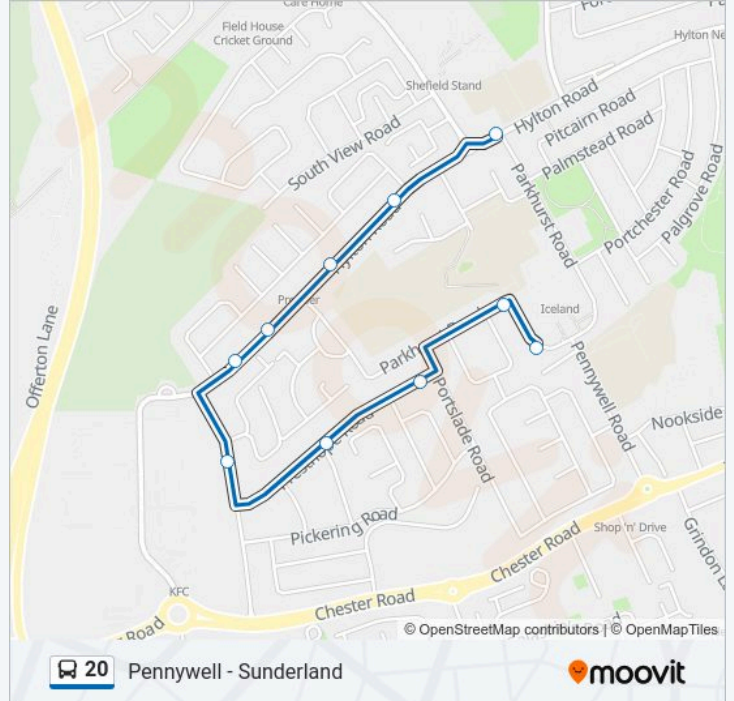

20 bus Info

Direction: Pennywell
Stops: 10
Trip Duration: 5 min
Line Summary:

Direction: Sunderland

25 stops

[VIEW LINE SCHEDULE](#)

- Portsmouth Road-Pennywell Road, Pennywell
- Parkhurst Road, Pennywell
- Presthope Road-Portslade Road, Pennywell
- Presthope Road-Perivale Road, Pennywell
- Prestbury Road, Pennywell
- Hylton Road-Penistone Road, Pennywell
- Hylton Road-Number 639, Pennywell
- Hylton Road-Parkhurst Road, Pennywell
- Hylton Road-Peasemoor Road, Pennywell
- St Annes, Pennywell
- Hylton Road-St Lukes Road, Pennywell
- Hylton Road-Palgrave Road, Pennywell
- Hylton Road-Havelock Hospital, Hylton Lane Estate
- Havelock Council Offices, Hylton Lane Estate
- Hylton Road-Fordenbridge Road, Hylton Lane Estate
- Hylton Road-Fordham Road, Ford
- Hylton Road-Cemetery, Ford

20 bus Info

Direction: Sunderland

Stops: 25

Trip Duration: 24 min

Line Summary:

Hylton Road-Bexley Street, Ford

Royal Hospital Hylton Road G, Millfield

Hylton Road-Hume Street, Millfield

Hylton Road-John Candlish Road, Millfield

Millfield Metro, Millfield

Hylton Road-Trimdon Street, Millfield

Stockton Road-Mary Street, Sunderland

Fawcett Street, Sunderland

20 bus time schedules and route maps are available in an offline PDF at moovitapp.com. Use the Moovit App to see live bus times, train schedule or subway schedule, and step-by-step directions for all public transit in North East and Cumbria.