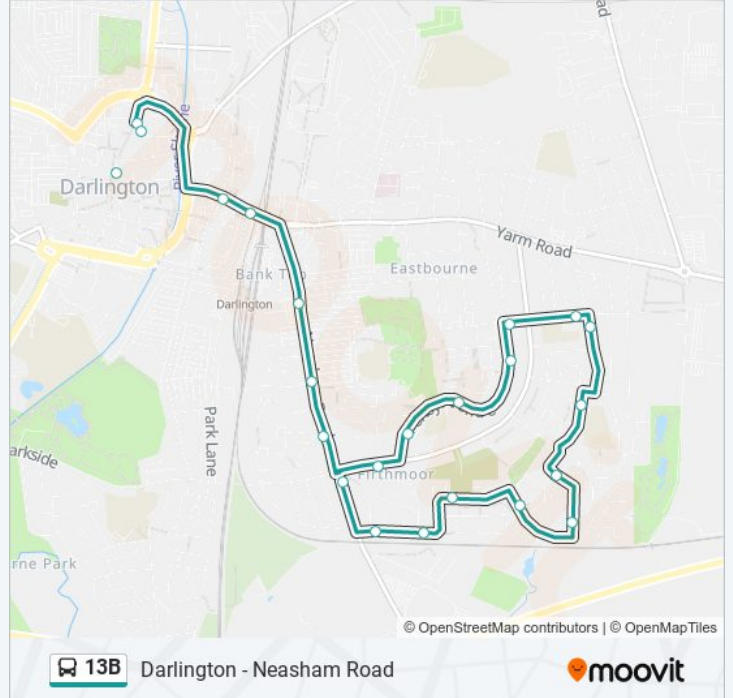

Use the Moovit App to find the closest 13B bus station near you and find out when is the next 13B bus arriving.

Direction: Darlington

22 stops

[VIEW LINE SCHEDULE](#)

- Geneva Road, Neasham Road
- Brankin Drive, Neasham Road
- Brankin Road, Firthmoor
- Pilmoor Green, Firthmoor
- Barden Moor Road, Firthmoor
- Kexwith Moor Close, Firthmoor
- Grangemoor Close, Firthmoor
- Maidendale House, Firthmoor
- Harris Street, Firthmoor
- St Teresa's Church, Eastbourne
- Fenby Avenue, Eastbourne
- Gilling Crescent, Lascelles
- Rosemary Court, Lascelles
- Scargill, Lascelles
- Geneva Road Post Office, Neasham Road
- Copper Beech, Neasham Road
- Neasham Rd Surgery, Neasham Road
- Matalan, Neasham Road
- Darlington Rail Station Main Entrance, Darlington
- Hippodrome, Darlington
- Crown Street, Darlington
- Prebend Row, Darlington

13B bus Info

Direction: Darlington

Stops: 22

Trip Duration: 22 min

Line Summary:

Direction: Neasham Road

23 stops

[VIEW LINE SCHEDULE](#)

- Crown Street, Darlington
- Prebend Row, Darlington
- Town Hall, Darlington
- Hippodrome, Darlington
- Darlington Rail Station Main Entrance, Darlington
- St John's Crescent, Neasham Road
- Matalan, Neasham Road
- Neasham Rd Surgery, Neasham Road
- Geneva Road, Neasham Road
- Brankin Drive, Neasham Road
- Brankin Road, Firthmoor
- Pilmoor Green, Firthmoor
- Barden Moor Road, Firthmoor
- Kexwith Moor Close, Firthmoor
- Grangemoor Close, Firthmoor
- Maidendale House, Firthmoor
- Harris Street, Firthmoor
- St Teresa's Church, Eastbourne

13B bus Info

Direction: Neasham Road

Stops: 23

Trip Duration: 23 min

Line Summary:

Fenby Avenue, Eastbourne

Gilling Crescent, Lascelles

Rosemary Court, Lascelles