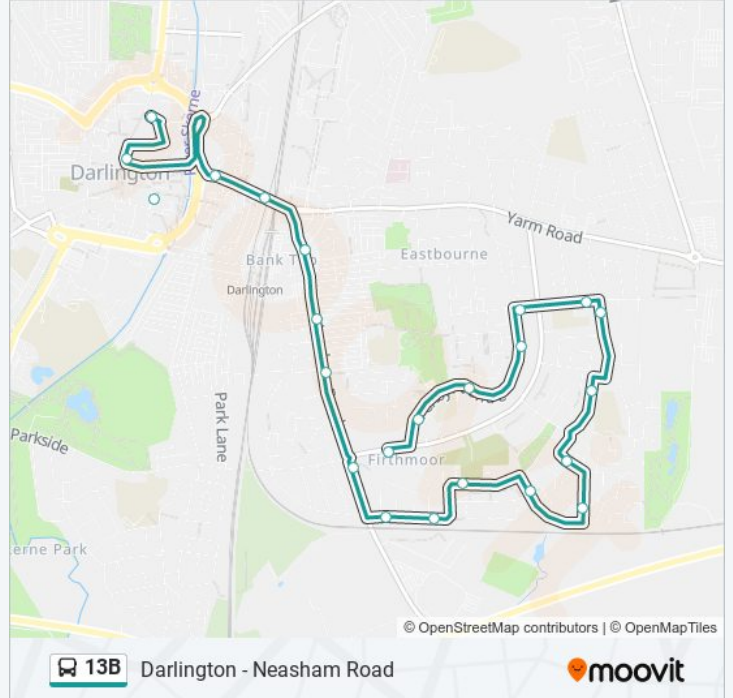

Use the Moovit App to find the closest 13B bus station near you and find out when is the next 13B bus arriving.

Direction: Darlington

22 stops

[VIEW LINE SCHEDULE](#)

- Geneva Road, Neasham Road
- Brankin Drive, Neasham Road
- Brankin Road, Firthmoor
- Pilmoor Green, Firthmoor
- Barden Moor Road, Firthmoor
- Kexwith Moor Close, Firthmoor
- Grangemoor Close, Firthmoor
- Maidendale House, Firthmoor
- Harris Street, Firthmoor
- St Teresa's Church, Eastbourne
- Fenby Avenue, Eastbourne
- Gilling Crescent, Lascelles
- Rosemary Court, Lascelles
- Scargill, Lascelles
- Geneva Road Post Office, Neasham Road
- Copper Beech, Neasham Road
- Neasham Rd Surgery, Neasham Road
- Matalan, Neasham Road
- Darlington Rail Station Main Entrance, Darlington
- Hippodrome, Darlington
- Crown Street, Darlington
- Prebend Row, Darlington

13B bus Info

Direction: Darlington

Stops: 22

Trip Duration: 22 min

Line Summary:

Direction: Neasham Road

23 stops

[VIEW LINE SCHEDULE](#)

13B bus Info

Direction: Neasham Road

Stops: 23

Trip Duration: 23 min

Line Summary:

Fenby Avenue, Eastbourne

Gilling Crescent, Lascelles

Rosemary Court, Lascelles

Scargill, Lascelles

Geneva Road Post Office, Neasham Road

13B bus time schedules and route maps are available in an offline PDF at moovitapp.com. Use the [Moovit App](#) to see live bus times, train schedule or subway schedule, and step-by-step directions for all public transit in North East and Cumbria.