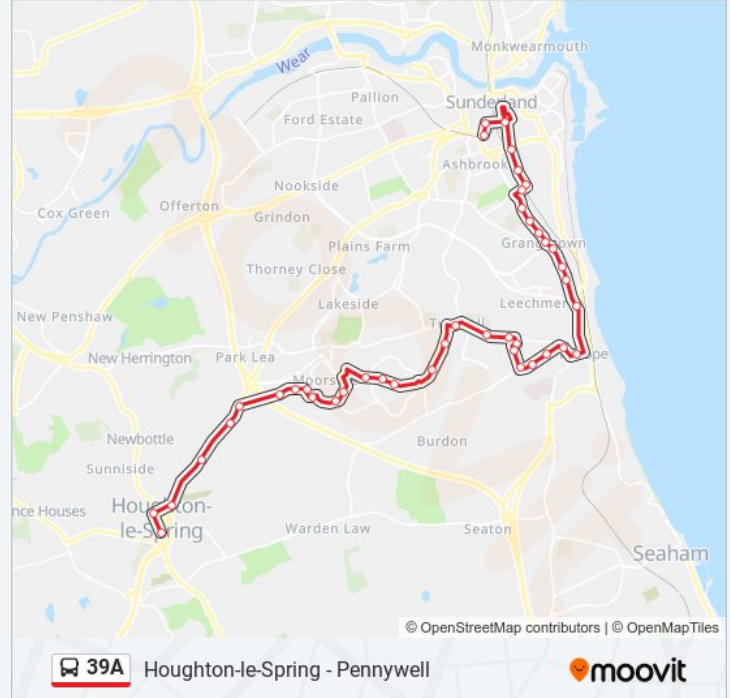

Doxford Park Way-Frobisher Court, Doxford Park

Doxford Park Way - Kirkhill, Doxford Park

Burdon Road-Closeburn Square, Doxford Park

Burdon Road-Myrtle Grove, Tunstall

Tunstall Village Green, Tunstall

Tunstall Bank - Withernsea Grove, Tunstall

Ryhope Street-Brick Row, Ryhope Colliery

Bevan Avenue-Blyton Avenue, Ryhope Colliery

Bevan Avenue-Stewart Avenue, Ryhope Colliery

Bevan Avenue-Burdon Lane, Ryhope Colliery

Esdale Estate, Ryhope Colliery

Burdon Lane, Ryhope Colliery

Ryhope Street-St Pauls Terrace, Ryhope Village

The Village, Ryhope Village

Ryhope Road-Marine Drive, Grangetown

Ryhope Road-Rhoda Terrace, Grangetown

Ryhope Road-Ayton Avenue, Grangetown

Ryhope Road - Carnegie Street, Grangetown

Ryhope Road - Queen Alexandra Rd, Grangetown

Ryhope Road-Weldon Avenue, Grangetown

Ryhope Road-Bennett Court, Grangetown

Ryhope Road-Cedars Park, Grangetown

Villette Road, Hendon

Toward Road-Villette Road, Hendon

Toward Road-Gray Road, Hendon

Toward Road-Park Road, Hendon

Borough Road-Toward Street, Sunderland

Holmeside, Sunderland

Sunderland Interchange, Sunderland (J)

39A bus time schedules and route maps are available in an offline PDF at moovitapp.com. Use the [Moovit App](#) to see live bus times, train schedule or subway schedule, and step-by-step directions for all public transit in North East and Cumbria.

Check Live Arrival Times