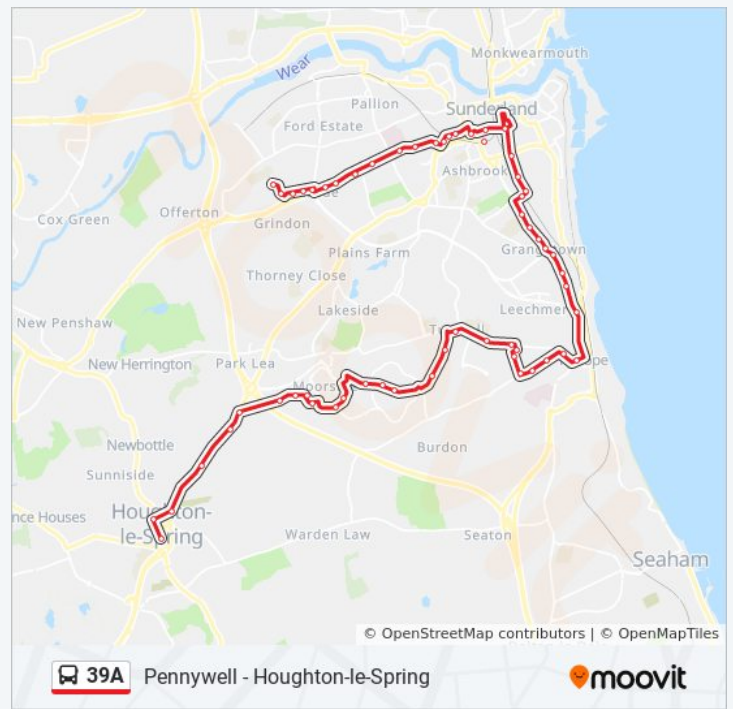

Ryhope Street-St Pauls Terrace, Ryhope Village

The Village, Ryhope Village

Ryhope Road-Marine Drive, Grangetown

Ryhope Road-Rhoda Terrace, Grangetown

Ryhope Road-Ayton Avenue, Grangetown

Ryhope Road - Carnegie Street, Grangetown

Toward Road-Gray Road, Hendon

Toward Road-Park Road, Hendon

Borough Road-Toward Street, Sunderland

Holmeside, Sunderland

Sunderland Interchange, Sunderland (J)

Sunderland Green Terrace, Sunderland

University Of Sunderland, Sunderland

**Direction: Sunderland**

42 stops

[VIEW LINE SCHEDULE](#)

Houghton-Le-Spring, Houghton-Le-Spring

Newbottle Street, Houghton-Le-Spring

Houghton Cut Slip Road, Houghton-Le-Spring

Durham Road-Over the Hill Farm, Stoneygate