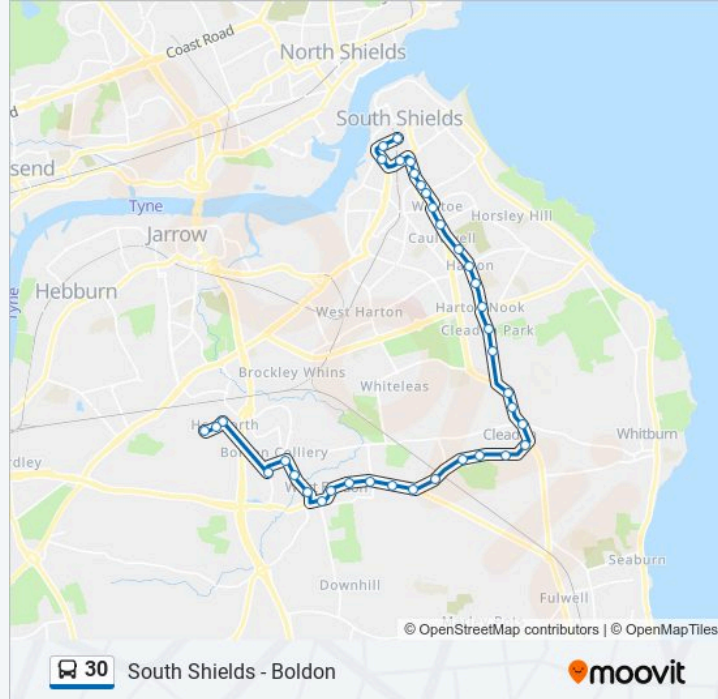

Western Terrace-Methodist Church, East Boldon

Western Terrace-Aviemore Road, West Boldon

Addison Road, West Boldon

Addison Road, West Boldon

North Road-School, West Boldon

North Road-Wilfred Street, Boldon

Hubert Street - Asda, Boldon

Abingdon Way, Boldon

Fellgate Avenue - Sandiacres, Hedworth

Fellgate Avenue-School, Hedworth

Durham Drive-Fellgate Avenue, Fellgate

Direction: South Shields

48 stops

[VIEW LINE SCHEDULE](#)

Durham Drive-Fellgate Avenue, Fellgate

Durham Drive-St Josephs Way, Fellgate

Durham Drive -Fellgate Metro, Fellgate

Durham Drive-Gloucester Way, Fellgate

Durham Drive-Coventry Way, Fellgate

Durham Drive-Footbridge, Fellgate

30 bus Info

Direction: South Shields

Stops: 48

Trip Duration: 28 min
Line Summary:

Durham Drive-Bristol Way, Fellgate

Durham Drive-Limecroft, Fellgate

Durham Drive-Fellgate Avenue, Fellgate

Fellgate Avenue-Fieldway, Hedworth