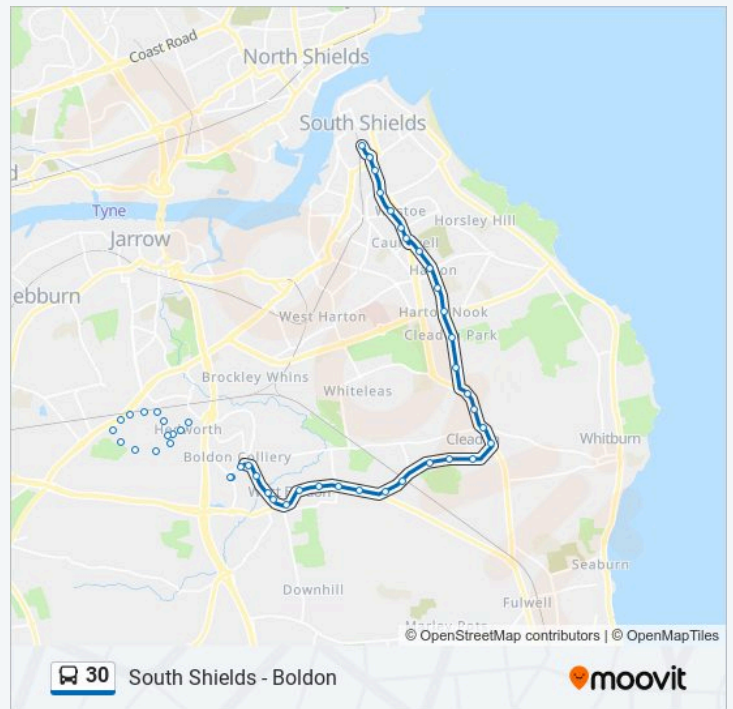

Hubert Street - Asda, Boldon

Abingdon Way, Boldon

Fellgate Avenue - Sandiacres, Hedworth

Fellgate Avenue-School, Hedworth

Durham Drive-Fellgate Avenue, Fellgate

Direction: South Shields

48 stops

[VIEW LINE SCHEDULE](#)

Whitburn Road-The Crescent, Cleadon

Whitburn Road-Underhill Road, Cleadon

Whitburn Road-Laburnham Grove, Cleadon

Sunderland Road-Whitburn Road, Cleadon

Shields Road, Cleadon

Shields Road-Sunniside Terrace, Cleadon

Shields Road-Thornleigh Gardens, Cleadon

Sunderland Road - Kenton Road, Cleadon Park

Sunderland Road-Park Avenue, Cleadon Park

Sunderland Road, Harton Nook

Sunderland Road - North Avenue, Harton

Sunderland Road-Marsden Road, Harton

Sunderland Road-Holmfield Avenue, Harton

Sunderland Road-Morpeth Avenue, Westoe

Sunderland Road-Grosvenor Mews, Westoe

Imeary Street - Dean Road, Westoe

Imeary Street-Chichester Road, Westoe

Westoe Road - Erskine Road, South Shields