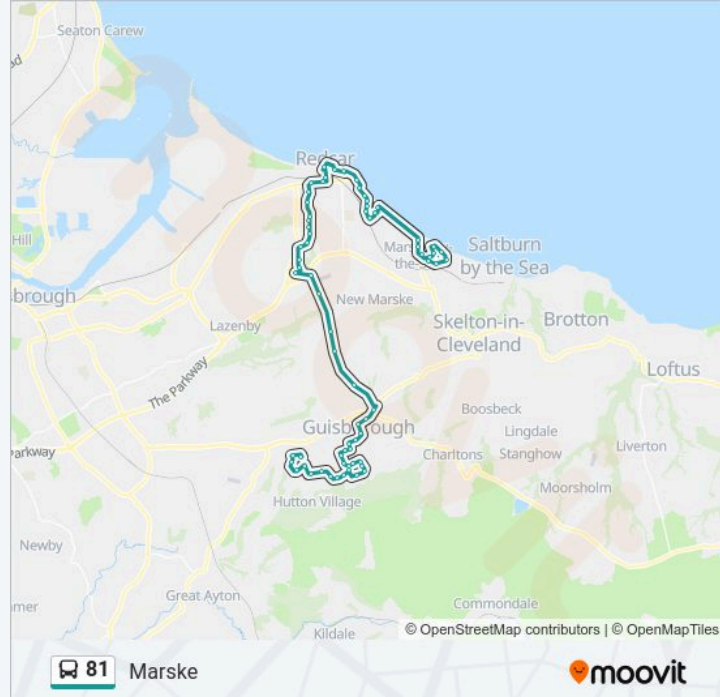

Heythrop Drive, Guisborough

Pytchley Road, Guisborough

Craven Vale, Guisborough

Greenways, Guisborough

Lidl, Guisborough

Sainsbury'S, Guisborough

Chaloner Hall Apartments, Guisborough

Kemplah House, Guisborough

Market Place, Guisborough

Avenue Place, Guisborough

Police Station, Guisborough

The Laurence Jackson School, Guisborough

Cemetery, Guisborough

Thornton Fields, Dunsdale

Dunsdale Village, Dunsdale

Park Farm, Dunsdale

Yearby Village, Yearby

Memorial Park & Crematorium, Yearby

Sir William Turner's Almshouses, Kirkleatham Village

St Cuthbert's Church, Kirkleatham Village

Showground, Kirkleatham Village

Yew Tree Avenue, Redcar

Broxa Close, Redcar

Tenby Road, Redcar

Rushpool Close, Redcar

Mablethorpe Close, Redcar

St Hilda's Church, Redcar

Newcomen Methodist Church - Mersey Road, Redcar

Thames Road, Redcar

Redcar & Cleveland College, Redcar

Sandringham Road, Redcar