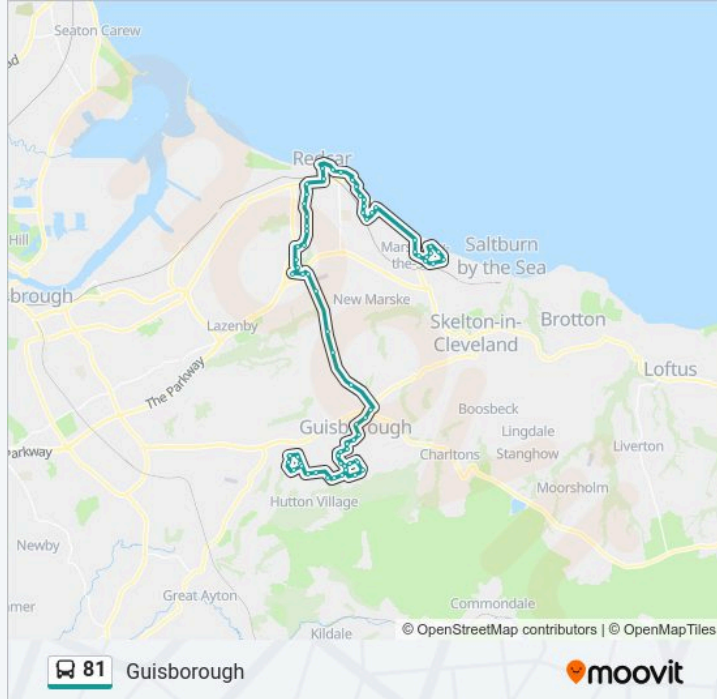

Thornton Fields, Dunsdale

Cemetery, Guisborough

The Laurence Jackson School, Guisborough

Police Station, Guisborough

Avenue Place, Guisborough

Market Place, Guisborough

Kemplah House, Guisborough

Chaloner Hall Apartments, Guisborough

Sainsbury'S, Guisborough

Lidl, Guisborough

Greenways, Guisborough

Enfield Shopping Centre, Guisborough

Craven Vale, Guisborough

Pytchley Road, Guisborough
Eridge Road, Guisborough
Heythrop Drive, Guisborough
Oakley Close, Guisborough
Bucleuch Close, Guisborough
Tedworth Close, Guisborough
Whorlton Close, Guisborough
Roxby Avenue, Guisborough
St Leonards Road South End, Guisborough
The Grove, Hutton Gate
Sorrell Grove, Guisborough
The Voyager, Guisborough
Falcon Way, Guisborough
Deepdale, Guisborough
Askewdale, Guisborough
Rosedale Crescent, Guisborough

Direction: Marske

67 stops

[VIEW LINE SCHEDULE](#)

The Voyager, Guisborough
Falcon Way, Guisborough
Deepdale, Guisborough
Askewdale, Guisborough
Rosedale Crescent, Guisborough
The Grove, Hutton Gate
St Leonards Road South End, Guisborough
Roxby Avenue, Guisborough
Whorlton Close, Guisborough
Tedworth Close, Guisborough
Bucleuch Close, Guisborough
Oakley Close, Guisborough
Belmont Primary School, Guisborough

Direction: Marske

Stops: 67

Trip Duration: 64 min

Line Summary:

Heythrop Drive, Guisborough

Pytchley Road, Guisborough

Craven Vale, Guisborough

Greenways, Guisborough