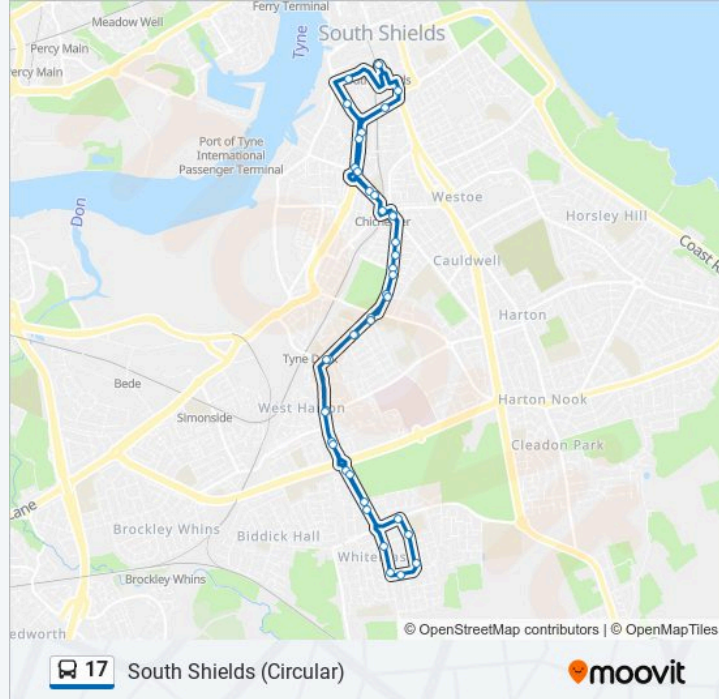

Boldon Lane, West Harton

Whiteleas Way-John Reid Road, Whiteleas

Whiteleas

Nevinson Avenue-Gainsborough Avenue, Whiteleas

Gainsborough Avenue-Church, Whiteleas

Gainsborough Avenue-Turner Avenue, Whiteleas

Gainsborough Avenue-Rubens Avenue, Whiteleas

Whiteleas Shops, Whiteleas

Whiteleas Way-Holbein Road, Whiteleas

Whiteleas

Whiteleas Way-John Reid Road, Whiteleas

Boldon Lane, West Harton

Quicksilver Way, West Harton

Stanhope Road-Boldon Lane, West Harton

Stanhope Road-Gresford Street, West Harton

Stanhope Road - Ashley Road, West Park

Stanhope Road - Lismore Avenue, West Park

Stanhope Road-West Park Road, West Park

Stanhope Road-Bewick Street, Chichester

Stanhope Parade, Chichester

Laygate-Eglesfield Road, Laygate

Western Approach, Laygate

Western Approach-Tudor Road, Laygate

Crossgate, South Shields

Fowler Street - Town Hall, South Shields

Interchange, South Shields

17 bus time schedules and route maps are available in an offline PDF at moovitapp.com. Use the Moovit App to see live bus times, train schedule or subway schedule, and step-by-step directions for all public transit in North East and Cumbria.