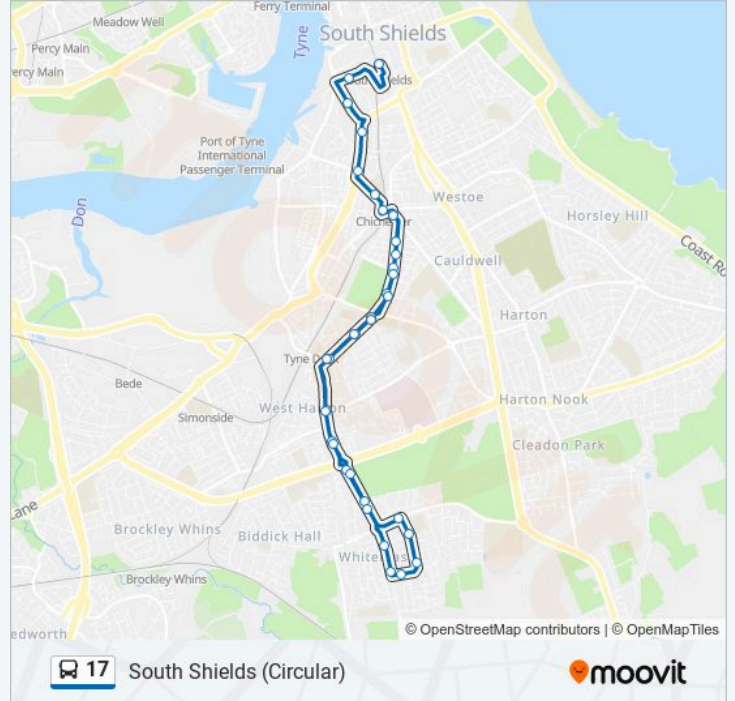

Line Summary:

Gainsborough Avenue-Rubens Avenue, Whiteleas

Whiteleas Shops, Whiteleas

Whiteleas Way-Holbein Road, Whiteleas

Whiteleas

Whiteleas Way-John Reid Road, Whiteleas

Boldon Lane, West Harton

Quicksilver Way, West Harton

Stanhope Road-Boldon Lane, West Harton

Stanhope Road-Gresford Street, West Harton

Stanhope Road - Ashley Road, West Park

Stanhope Road - Lismore Avenue, West Park

Stanhope Road-West Park Road, West Park

Stanhope Road-Bewick Street, Chichester

Stanhope Parade, Chichester

Direction: South Shields

41 stops

[VIEW LINE SCHEDULE](#)

Interchange, South Shields

Coronation Street-Cornwallis Street, South Shields

Station Road-Industrial Estate, South Shields

Stops: 41

Trip Duration: 33 min

Line Summary:

Boldon Lane, West Harton

Whiteleas Way-John Reid Road, Whiteleas

Whiteleas

Nevinson Avenue-Gainsborough Avenue, Whiteleas

Gainsborough Avenue-Church, Whiteleas