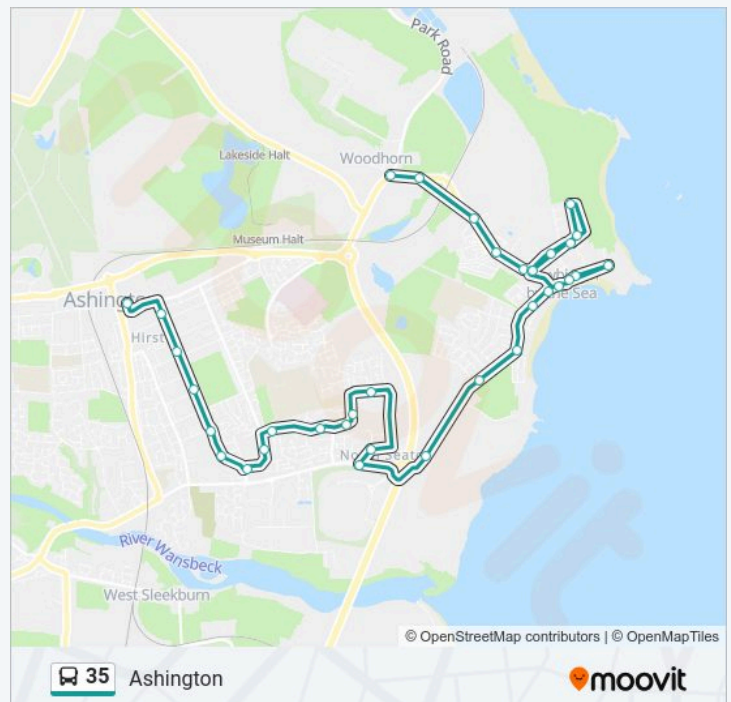

Ashington

Get The App

The 35 line (Ashington) has 4 routes. For regular weekdays, their operation hours are:
(1) Ashington: 18:12 - 23:26(2) Ashington: 18:49(3) Morpeth: 05:21 - 22:26(4) Spital: 05:44 - 23:21
Use the Moovit App to find the closest 35 station near you and find out when is the next 35 arriving.

Direction: Ashington

35 stops

[VIEW LINE SCHEDULE](#)

- Crossroads, Woodhorn
- Church, Woodhorn
- Woodhorn Demesne, Newbiggin-By-The-Sea
- Storey Crescent, Newbiggin-By-The-Sea
- Sports Centre, Newbiggin-By-The-Sea
- Police Station, Newbiggin-By-The-Sea
- Holmcroft, Newbiggin-By-The-Sea
- Seacrest Road, Newbiggin-By-The-Sea
- Holmcroft, Newbiggin-By-The-Sea
- Pembroke Court, Newbiggin-By-The-Sea
- Police Station, Newbiggin-By-The-Sea
- Front Street, Newbiggin-By-The-Sea
- Cresswell Arms, Newbiggin-By-The-Sea
- Front Street, Newbiggin-By-The-Sea
- Old Ship, Newbiggin-By-The-Sea
- St Andrew's Church, Newbiggin-By-The-Sea
- St Mary's Church, Newbiggin-By-The-Sea
- Gibson Street, Newbiggin-By-The-Sea
- Spital Road, Spital
- Sandy Bay, Spital
- South Side, North Seaton

35 Time Schedule

Ashington Route Timetable:

Sunday	23:26
Monday	18:12 - 23:26
Tuesday	18:12 - 23:26
Wednesday	18:12 - 23:26
Thursday	18:12 - 23:26
Friday	18:12 - 23:26
Saturday	18:56 - 23:26

35 Info

Direction: Ashington
Stops: 35
Trip Duration: 28 min
Line Summary: