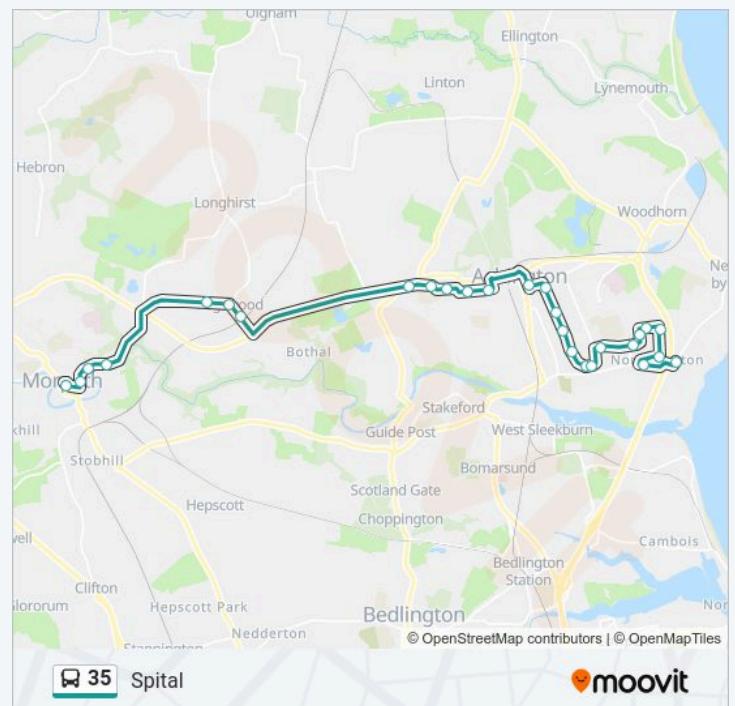

Direction: Morpeth

Stops: 50

Trip Duration: 52 min

Line Summary:

Spital Road, Spital

Sandy Bay, Spital

South Side, North Seaton

The Demesne, North Seaton

East Mill, East Cottingwood

The Mount, East Cottingwood

Dark Lane, Morpeth

Bus Station, Morpeth

Direction: Spital

27 stops

[VIEW LINE SCHEDULE](#)

Bus Station, Morpeth
Dark Lane, Morpeth
The Mount, East Cottingwood
East Mill, East Cottingwood
Cookswell Garage, Pegswood
Front Street, Pegswood
Railway Station, Pegswood
High Farm Close, High Market
Bothal Cottages, High Market
First Row, High Market
The Portland, Ashington
Station Road St Aidan'S, Ashington
Bus Station, Ashington
Hawthorn Road Top, Ashington
St Andrew's Church, Hirst
Hirst Park, Hirst
College, Ashington College
College Road South End, Ashington College
Hesleyside, Ashington College
High School, Hirst
Ridgeway, North Seaton
Community Centre, North Seaton
Barnston, North Seaton
Summerhouse Lane, North Seaton
The Demesne, North Seaton
South Side, North Seaton
Sandy Bay, Spital

35 Time Schedule

Spital Route Timetable:

Sunday	08:38 - 23:21
Monday	05:44 - 23:21
Tuesday	05:44 - 23:21
Wednesday	05:44 - 23:21
Thursday	05:44 - 23:21
Friday	05:44 - 23:21
Saturday	06:49 - 23:21

35 Info

Direction: Spital

Stops: 27

Trip Duration: 36 min

Line Summary:

35 time schedules and route maps are available in an offline PDF at moovitapp.com. Use the Moovit App to see live bus times, train schedule or subway schedule, and step-by-step directions for all public transit in North East and Cumbria.