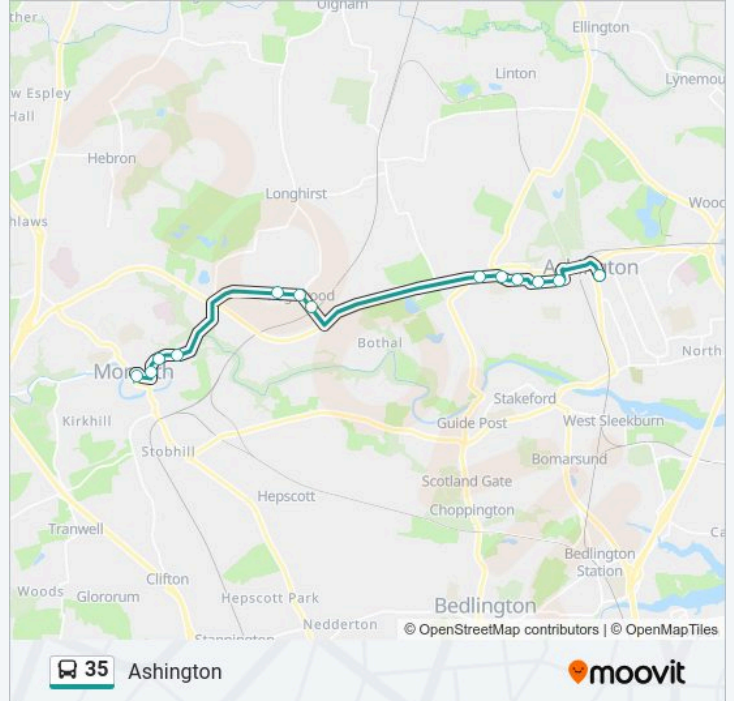

Sunday	Not Operational
Monday	18:49
Tuesday	18:49
Wednesday	18:49
Thursday	18:49
Friday	18:49
Saturday	18:49

35 Info

Direction: Ashington

Stops: 13

Trip Duration: 18 min

Line Summary:

Direction: Morpeth

50 stops

35 Time Schedule

Morpeth Route Timetable:

Sunday	08:38 - 22:26
Monday	05:21 - 22:26
Tuesday	05:21 - 22:26
Wednesday	05:21 - 22:26
Thursday	05:21 - 22:26
Friday	05:21 - 22:26
Saturday	06:12 - 22:26

35 Info

Direction: Morpeth

Stops: 50

Trip Duration: 52 min

Line Summary:

Spital Road, Spital

Sandy Bay, Spital

South Side, North Seaton

The Demesne, North Seaton