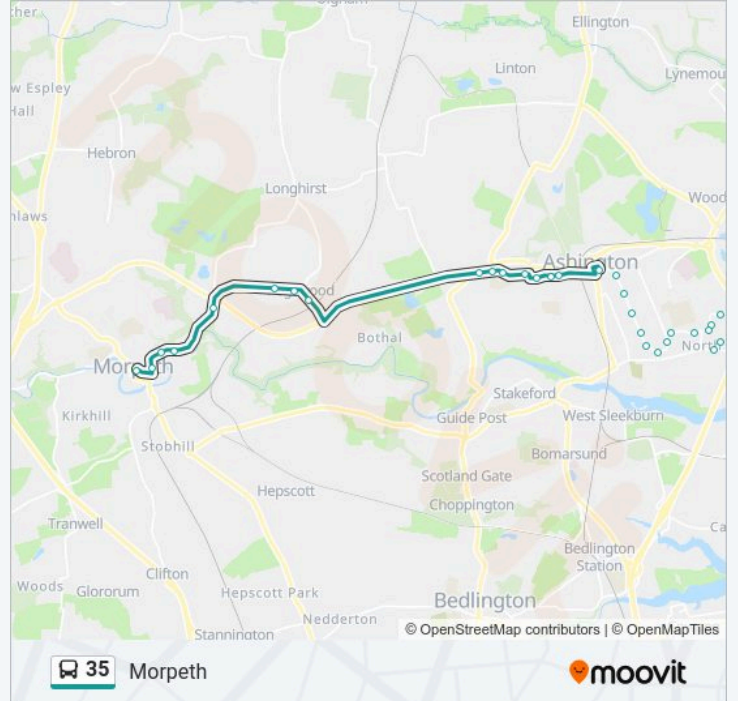

35 Time Schedule

Morpeth Route Timetable:

Sunday	08:38 - 22:26
Monday	05:21 - 22:26
Tuesday	05:21 - 22:26
Wednesday	05:21 - 22:26
Thursday	05:21 - 22:26
Friday	05:21 - 22:26
Saturday	06:12 - 22:26

35 Info

Direction: Morpeth

Stops: 50

Trip Duration: 52 min

Line Summary:

Spital Road, Spital

Sandy Bay, Spital

South Side, North Seaton

The Demesne, North Seaton

East Mill, East Cottingwood

The Mount, East Cottingwood

Dark Lane, Morpeth

Bus Station, Morpeth

Direction: Spital

27 stops

[VIEW LINE SCHEDULE](#)

Bus Station, Morpeth
Dark Lane, Morpeth
The Mount, East Cottingwood
East Mill, East Cottingwood
Cookswell Garage, Pegswood
Front Street, Pegswood
Railway Station, Pegswood
High Farm Close, High Market
Bothal Cottages, High Market
First Row, High Market
The Portland, Ashington
Station Road St Aidan'S, Ashington
Bus Station, Ashington
Hawthorn Road Top, Ashington
St Andrew's Church, Hirst
Hirst Park, Hirst
College, Ashington College
College Road South End, Ashington College
Hesleyside, Ashington College
High School, Hirst
Ridgeway, North Seaton
Community Centre, North Seaton
Barnston, North Seaton
Summerhouse Lane, North Seaton
The Demesne, North Seaton
South Side, North Seaton
Sandy Bay, Spital

35 Time Schedule

Spital Route Timetable:

Sunday	08:38 - 23:21
Monday	05:44 - 23:21
Tuesday	05:44 - 23:21
Wednesday	05:44 - 23:21
Thursday	05:44 - 23:21
Friday	05:44 - 23:21
Saturday	06:49 - 23:21

35 Info