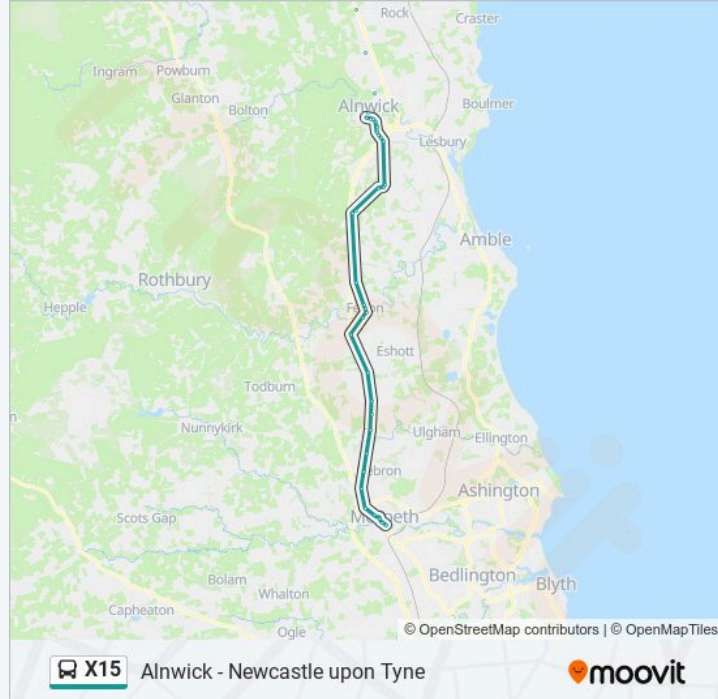

Memorial, Scremerston

Wooler Road End, Scremerston

Island View, Cheswick

Buildings, Cheswick

Bridge Mill, Cheswick

Holiday Park, Haggerston

Filling Station, Beal

Fenwick Bridge, Fenwick

Fenwick Stead, Buckton

Buckton Farm, Buckton

Smeafield Lodge, Smeafield

Middleton Cottages, Middleton

North Bank, Belford

Craft Gallery, Belford

South Lodge, Belford

Fire Station, Belford

Motel, Adderstone

White Swan Inn, Warenford

Ellingham Lodge, Ellingham

Road End, Brownieside

Charlton Bridge, North Charlton

Charlton Hall, North Charlton

Charlton Mires, South Charlton

Holywell Cottage, Abbeylands

Broomhouse Roundabout, Abbeylands

Bailiffgate, Alnwick

Bus Station, Alnwick

Green Batt, Alnwick

Playhouse, Alnwick

Barter Books, Alnwick

Post Office, St James Estate

Co-Op, St James Estate