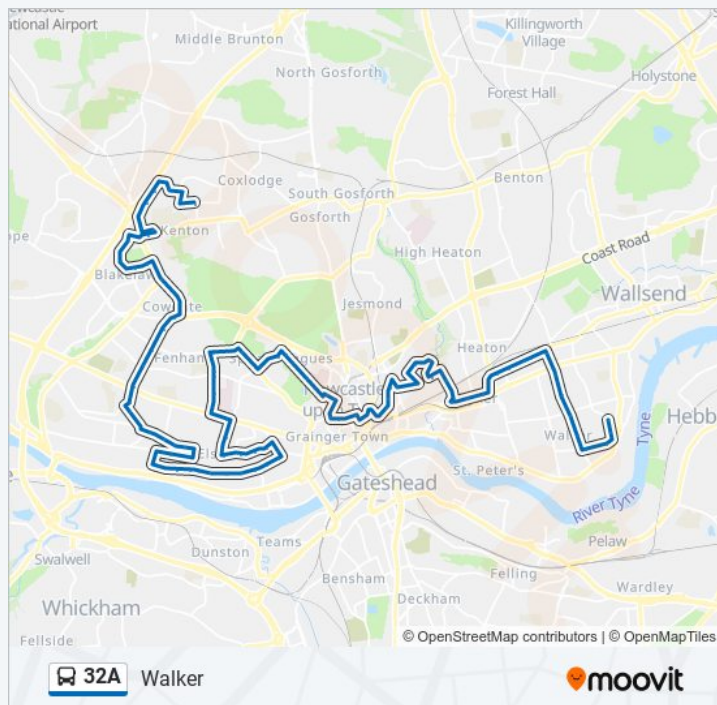

Kirkwood Drive, North Kenton

Hillsview Avenue-Bradwell Road, North Kenton

Hazeldene Avenue-Castle Close, North Kenton

Kenton Bar Estate, Kenton Bar

Hazeldene Avenue-Mallowburn Crescent, Kenton Bar

Hazeldene Avenue-Apperley Avenue, Kenton Bar

Hazeldene Avenue, Kenton Bar

Kenton Lane - Ashover Road, Kenton Bar

Cragston Avenue-Craigmillar Avenue, Kenton Bar

Cragstone Avenue, Blakelaw

Blakelaw Road-Sunnyway, Blakelaw

Blakelaw Road-Wilbury Place, Blakelaw

Ponteland Road-Eastern Way, Cowgate

Ponteland Road-St Peters Church, Cowgate

Two Ball Lonnen, Cowgate

Two Ball Lonnen-Cypress Avenue, Fenham

Two Ball Lonnen - Lonnen Avenue, Fenham

Two Ball Lonnen - Cedar Road, Fenham

Two Ball Lonnen-West Road, Fenham

Pease Avenue, Benwell

Benwell Village, Benwell

Benwell Lane-Hodgkin Park Road, Benwell

Benwell Lane-Condercum Road, Benwell

Adelaide Terrace, Benwell

Adelaide Terrace - Shops, Benwell

Armstrong Road-Caroline Street, Benwell

Armstrong Road-Ethel Street, Benwell

Buddle Road-Violet Close, Benwell

Buddle Road-Merton Court, Benwell

Buddle Road, Benwell

St Johns Road, Benwell

St Johns Road-Amelia Close, Elswick

Monday Not Operational

Tuesday Not Operational

Wednesday Not Operational

Thursday Not Operational

Friday Not Operational

Saturday 08:04

32A bus Info

Direction: Walker

Stops: 88

Trip Duration: 86 min

Line Summary: