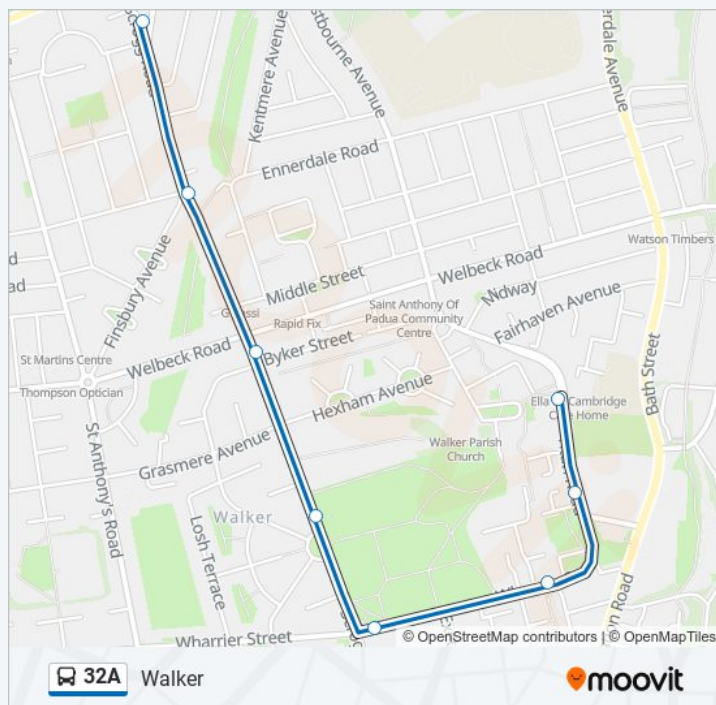

Titan Road-The Parade, Walker

Titan Road-Club, Walker

Direction: Walker

8 stops

[VIEW LINE SCHEDULE](#)

Scrogg Road-West Farm Road, Walkergate

Scrogg Road-Alston Avenue, Walker

Scrogg Road-Byker Terrace, Walker

Wharrier Street-Scrogg Road, Walker

Wharrier Street-Church Walk, Walker

Titan Road-The Parade, Walker

Titan Road-Club, Walker

Saturday

09:24

32A bus Info

Direction: Walker

Stops: 8

Trip Duration: 6 min

Line Summary:

Direction: Walkergate

104 stops

[VIEW LINE SCHEDULE](#)

Kenton Lane - Hazeldene Avenue, Kenton Bar

Kenton Lane-Moor Lane, Kenton Bar