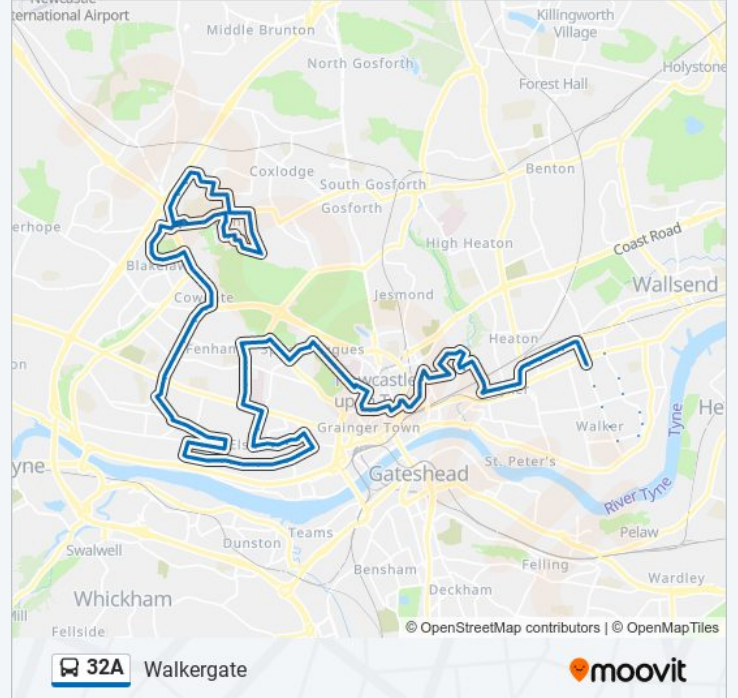

Hazeldene Avenue, Kenton Bar

Kenton Lane - Ashover Road, Kenton Bar

Cragston Avenue-Craigmillar Avenue, Kenton Bar

Cragstone Avenue, Blakelaw

Blakelaw Road-Sunnyway, Blakelaw

Blakelaw Road-Wilbury Place, Blakelaw

Ponteland Road-Eastern Way, Cowgate

Ponteland Road-St Peters Church, Cowgate

Two Ball Lonnen, Cowgate

Two Ball Lonnen-Cypress Avenue, Fenham

Two Ball Lonnen - Lonnen Avenue, Fenham

Two Ball Lonnen - Cedar Road, Fenham

Two Ball Lonnen-West Road, Fenham

Pease Avenue, Benwell

Benwell Village, Benwell

Benwell Lane-Hodgkin Park Road, Benwell

Benwell Lane-Condercum Road, Benwell

Adelaide Terrace, Benwell

Adelaide Terrace - Shops, Benwell

Armstrong Road-Caroline Street, Benwell

Armstrong Road-Ethel Street, Benwell

Buddle Road-Violet Close, Benwell

Buddle Road-Merton Court, Benwell

Buddle Road, Benwell

St Johns Road, Benwell

St Johns Road-Amelia Close, Elswick