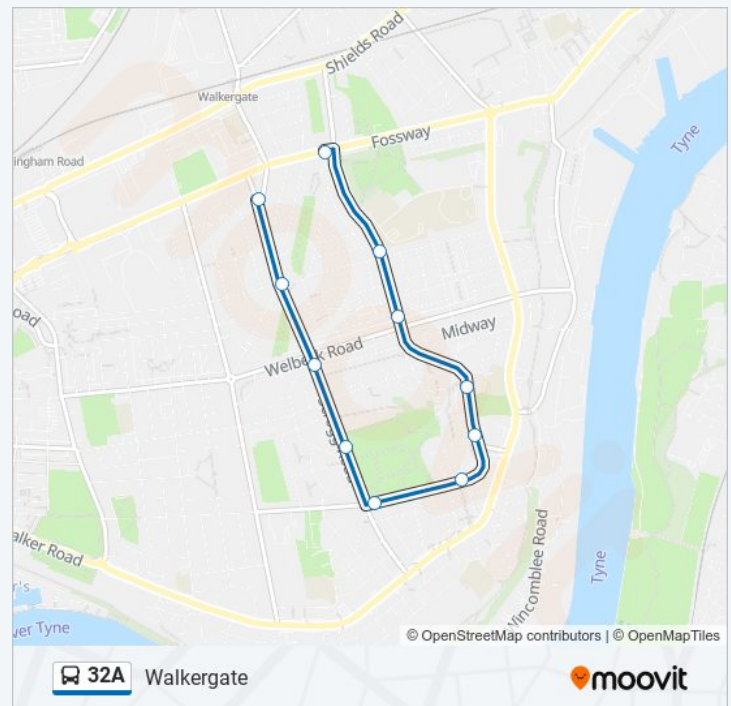

Scrogg Road-West Farm Road, Walkergate

Scrogg Road-Alston Avenue, Walker

Scrogg Road-Byker Terrace, Walker

Scrogg Road-Walker Park, Walker

Wharrier Street-Scrogg Road, Walker

Wharrier Street-Church Walk, Walker

Titan Road-The Parade, Walker

Titan Road-Club, Walker

Westbourne Avenue, Walker

Westbourne Avenue, Walker

Fossway-Westbourne Avenue, Walkergate

Sunday	Not Operational
Monday	Not Operational
Tuesday	Not Operational
Wednesday	Not Operational
Thursday	Not Operational
Friday	18:19
Saturday	18:19

32A bus Info

Direction: Walkergate

Stops: 11

Trip Duration: 9 min

Line Summary:

32A bus time schedules and route maps are available in an offline PDF at moovitapp.com. Use the [Moovit App](#) to see live bus times, train schedule or subway schedule, and step-by-step directions for all public transit in North East and Cumbria.

[About Moovit](#) • [MaaS Solutions](#) • [Supported Countries](#) • [Mooviter Community](#)

© 2024 Moovit - All Rights Reserved

Check Live Arrival Times