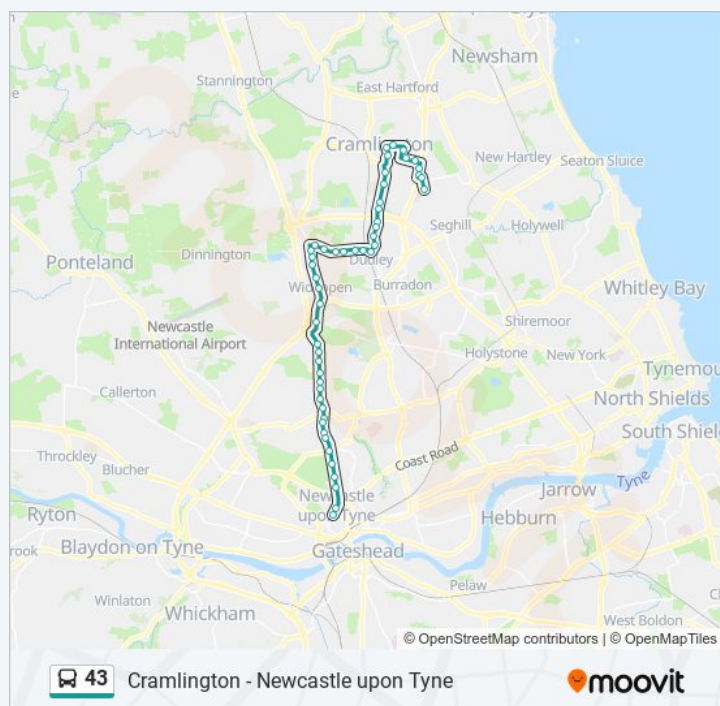

Dudley Lane-School, Seaton Burn

Dudley Lane-Cemetery, Seaton Burn

Dudley Lane-Green Houses Farm, Seaton Burn

Dudley Lane-Green Crescent, Dudley

Dudley Lane-Western Terrace, Dudley

Weetslade Road - Watson Avenue, Dudley

Dudley Lane-Meadowbank, Dudley

Dudley Lane-Grieves Row, Dudley

Dudley Lane-Northern Terrace, Dudley

Dudley Lane, Northumberland Business Park

Barns Park, Southfield

Glenluce Drive Roundabout, Southfield

Stonelaw, Southfield

Whitelea, Cramlington

**Direction:** East Cramlington

**Stops:** 50

**Trip Duration:** 46 min

**Line Summary:**

Dudley Lane Shops, Cramlington

Newlyn Drive Roundabout, Cramlington

East West Link Road, Cramlington

### Direction: Morpeth

78 stops

[VIEW LINE SCHEDULE](#)

Haymarket Bus Station, Newcastle Upon Tyne  
(Stand S)

Haymarket Barras Bridge, Newcastle upon Tyne

Great North Road-Clayton Road, Newcastle upon Tyne