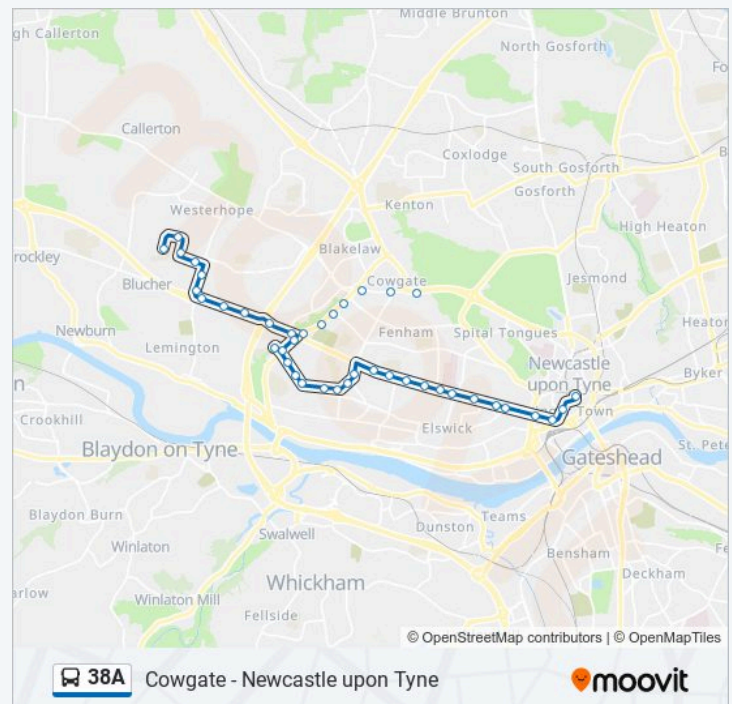

Newton Road-Denewell Avenue, High Heaton

Freeman Road-Hambledon Gardens, High Heaton

Freeman Hospital, High Heaton

Direction: Newcastle upon Tyne

34 stops

[VIEW LINE SCHEDULE](#)

Hillhead Parkway, Chapel House

Westgate Road-Tindal Street, Elswick

Westgate Rd-Rutherford St, Newcastle upon Tyne

Central Station Westgate Road, Newcastle upon Tyne

Grainger Street-Tj Hughes, Newcastle upon Tyne

Wednesday

03:25 - 03:59

Thursday

03:25 - 03:59

Friday

03:25 - 03:59

Saturday

03:30

38A bus Info

Direction: Newcastle upon Tyne

Stops: 34

Trip Duration: 19 min

Line Summary:

38A bus time schedules and route maps are available in an offline PDF at moovitapp.com. Use the Moovit App to see live bus times, train schedule or subway schedule, and step-by-step directions for all public transit in North East and Cumbria.