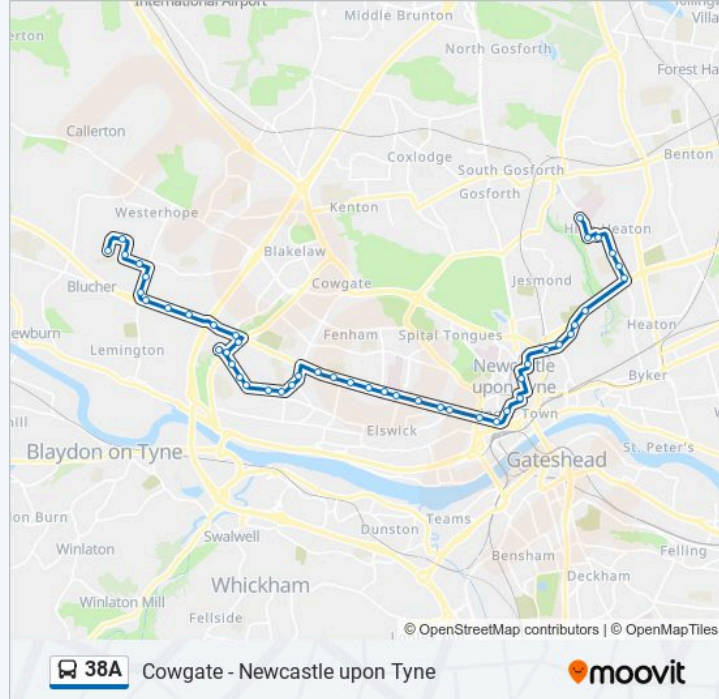

Stops: 47

Trip Duration: 39 min

Line Summary:

West Road-Roman Fort, Fenham

West Road-College, Fenham

West Road-Shipley Avenue, Fenham

West Road-The Plaza, Fenham

Westgate Walk-In Centre, Fenham

Sandyford, Jesmond Vale

Sandyford Road-Cemetery, Jesmond Vale

Sandyford Road-Nazareth Mews, Jesmond Vale

Cradlewell, Jesmond

Coast Road Corner House, Heaton

Newton Road-Holystone Crescent, High Heaton

Newton Road-Post Office, High Heaton

Newton Road-Denewell Avenue, High Heaton

Freeman Road-Hambledon Gardens, High Heaton

Freeman Hospital, High Heaton

Direction: Newcastle upon Tyne

34 stops

[VIEW LINE SCHEDULE](#)

Hillhead Parkway, Chapel House

Thursday

03:25 - 03:59

Friday

03:25 - 03:59

Saturday

03:30

38A bus Info

Direction: Newcastle upon Tyne