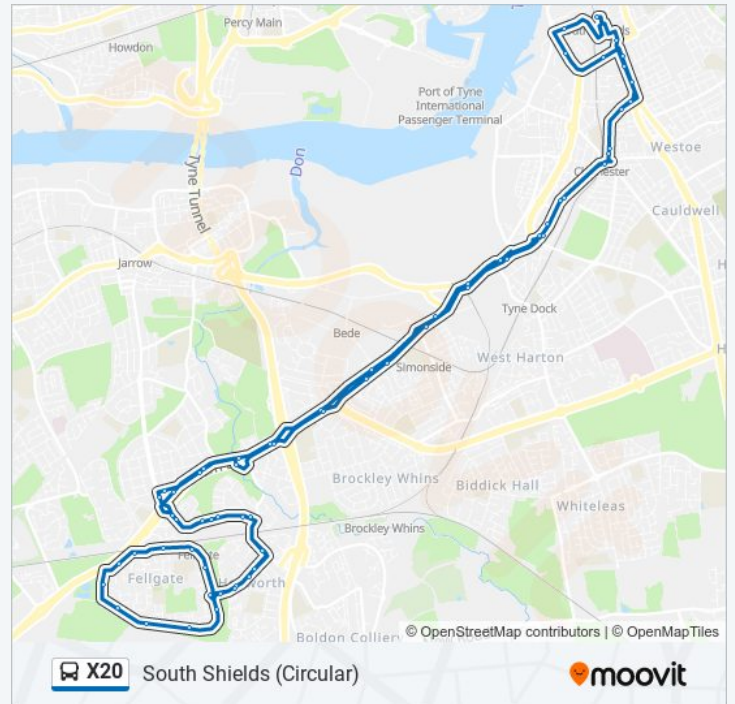

X20 bus Info

Direction: South Shields

Stops: 65

Trip Duration: 52 min

Line Summary:

Dean Road-Dean Terrace, Tyne Dock

Slake Terrace, Tyne Dock

Jarrow Road-Tyne Dock Offices, Tyne Dock

Calf Close Shops, Hedworth

Hedworth Lane, Hedworth

Fellgate Avenue - Sandiacres, Hedworth

Fellgate Avenue-School, Hedworth

Durham Drive-Fellgate Avenue, Fellgate

Durham Drive-St Josephs Way, Fellgate

Durham Drive -Fellgate Metro, Fellgate

Durham Drive-Gloucester Way, Fellgate

Durham Drive-Coventry Way, Fellgate

Durham Drive-Footbridge, Fellgate

Durham Drive-Canterbury Way, Fellgate

Durham Drive-Lichfield Way, Fellgate

Durham Drive-Norwich Way, Fellgate

Durham Drive-Bristol Way, Fellgate

Durham Drive-Limecroft, Fellgate

Durham Drive-Fellgate Avenue, Fellgate

Fellgate Avenue-Fieldway, Hedworth

Fellgate Avenue-School, Hedworth

Fellgate Avenue, Hedworth

Hedworth Lane, Hedworth