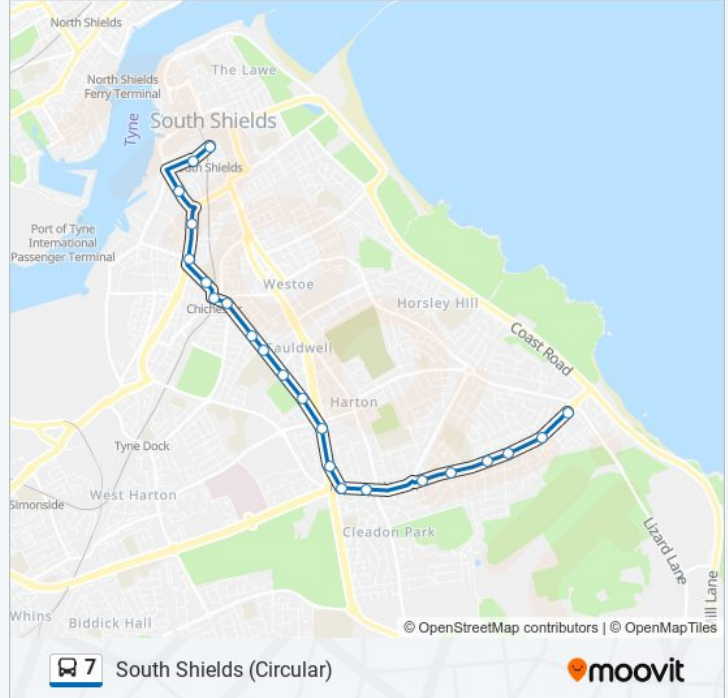

Use the Moovit App to find the closest 7 bus station near you and find out when is the next 7 bus arriving.

Direction: Marsden

22 stops

[VIEW LINE SCHEDULE](#)

- Interchange, South Shields
- Coronation Street-Garden Lane, South Shields
- Station Road-Industrial Estate, South Shields
- Western Approach-Victoria Road, Laygate
- Western Approach, Laygate
- Laygate-School, Laygate
- Beaufort Terrace, Chichester
- Stanhope Parade, Chichester
- Mortimer Road-Oxford Avenue, Chichester
- Mortimer Road-Hepscott Terrace, Westoe
- Mortimer Road-Caudwell Avenue, Westoe
- Mortimer Road-Stanton Avenue, Harton
- King George Road-Moor Lane, Harton
- King George Road-Lascelles Avenue, Harton
- Prince Edward Road-King George Road, Harton Nook
- Harton Nook
- Prince Edward Road-Centenary Avenue, Harton Nook
- Prince Edward Road-Russell Avenue, Cleadon Park
- Prince Edward Road-Wayside, Marsden
- Prince Edward Road-Ingleside, Marsden

Direction: Marsden

Stops: 22

Trip Duration: 15 min

Line Summary:

Prince Edward Road-Valley Lane, Marsden

Prince Edward Road East - Lizard Lane, Marsden

Direction: South Shields

35 stops

[VIEW LINE SCHEDULE](#)

Interchange, South Shields

Coronation Street-Garden Lane, South Shields

Station Road-Industrial Estate, South Shields

Western Approach-Victoria Road, Laygate

Western Approach, Laygate

Stops: 35

Trip Duration: 33 min

Line Summary:

Prince Edward Road-Russell Avenue, Cleadon Park

Prince Edward Road-Wayside, Marsden

Prince Edward Road-Ingleside, Marsden

Prince Edward Road-Valley Lane, Marsden