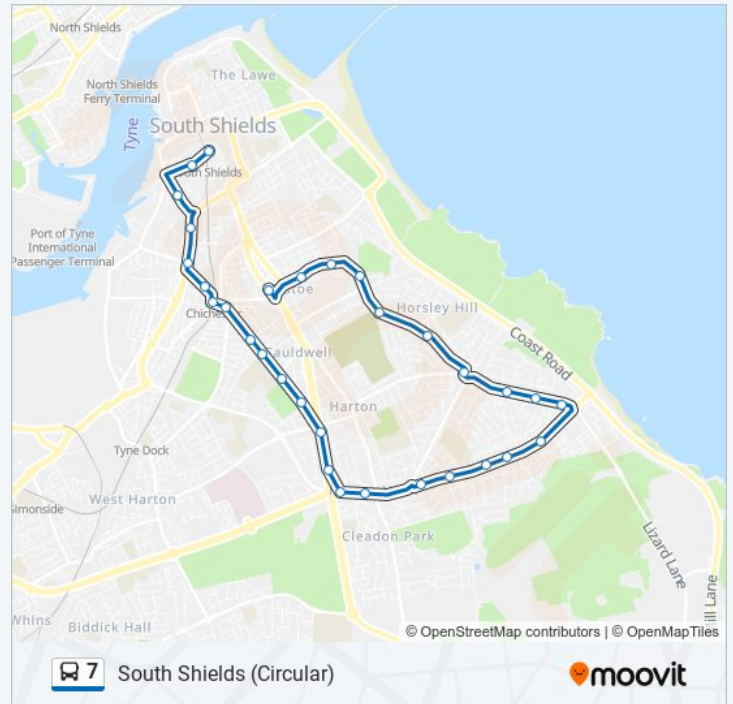

Stops: 35

Trip Duration: 33 min

Line Summary:

Prince Edward Road-Russell Avenue, Cleadon Park

Prince Edward Road-Wayside, Marsden

Prince Edward Road-Ingleside, Marsden

Prince Edward Road-Valley Lane, Marsden

Prince Edward Road-Centenary Avenue, Harton Nook

Prince Edward Road-Russell Avenue, Cleadon Park

Prince Edward Road-Wayside, Marsden

Prince Edward Road-Ingleside, Marsden

Prince Edward Road-Valley Lane, Marsden

Marsden Lane - Prince Edward Road East, Marsden

Marsden Lane-Hampshire Way, Marsden

Marsden Lane-Fulwell Avenue, Marsden

Horsley Hill Square, Horsley Hill

Highfield Road-Cheviot Road, Horsley Hill

Highfield Road-North View, Horsley Hill

Highfield Road-Northfield Road, Westoe

Highfield Road-Westoe Drive, Westoe

Horsley Hill Road-Readhead Avenue, Westoe

Imeary Street - Dean Road, Westoe

7 bus time schedules and route maps are available in an offline PDF at moovitapp.com. Use the [Moovit App](#) to see live bus times, train schedule or subway schedule, and step-by-step directions for all public transit in North East and Cumbria.